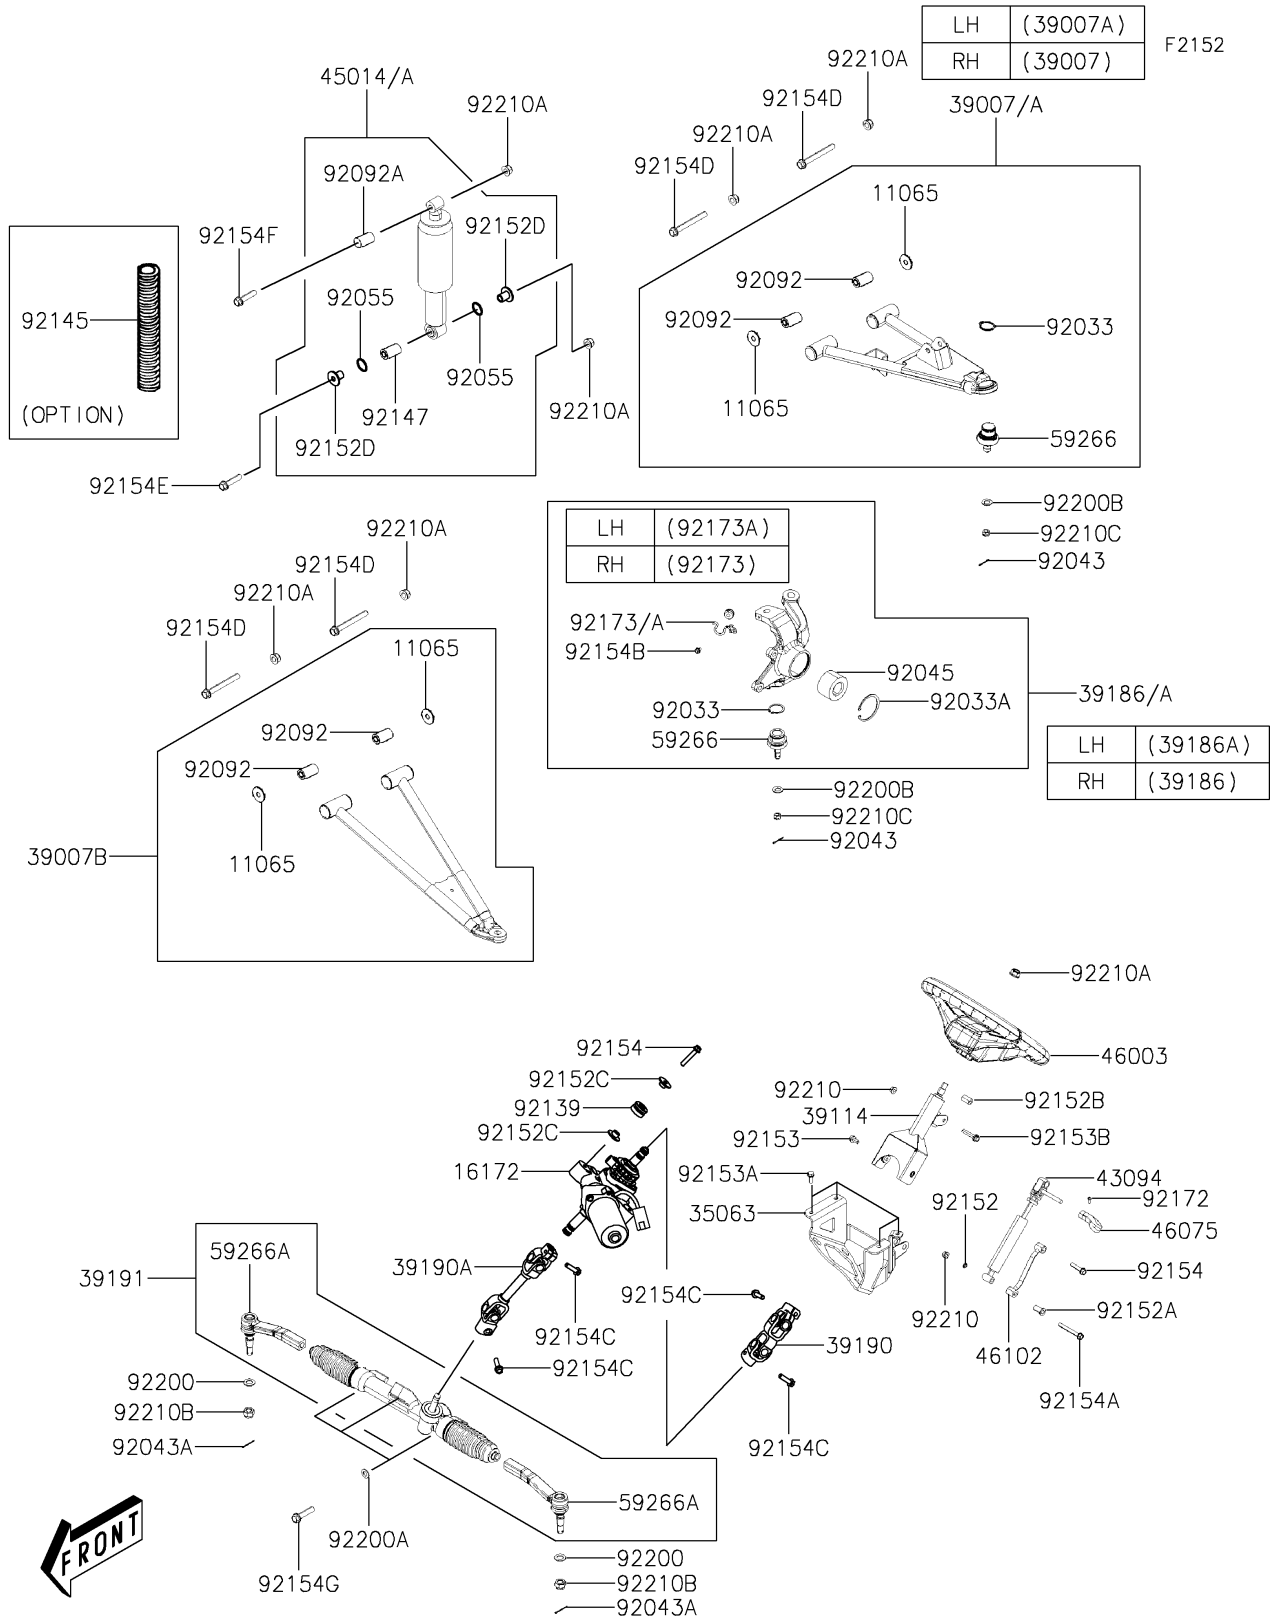

2024 MULE PRO-MX™ EPS

PARTS DIAGRAM

Front Suspension

2024 MULE PRO-MX™ EPS

PARTS LIST

Front Suspension

ITEM NAME	PART NUMBER	QUANTITY
CAP,ARM (Ref # 11065)	11065-Y039	8
ACTUATOR,EPS (Ref # 16172)	16172-0557	1
STAY,EPS (Ref # 35063)	35063-Y043	1
ARM-SUSP,FR,UPP,RH (Ref # 39007)	39007-Y011	1
ARM-SUSP,FR,UPP,LH (Ref # 39007A)	39007-Y012	1
ARM-SUSP,FR,LWR (Ref # 39007B)	39007-Y013	2
SHAFT-COMP-STRG (Ref # 39114)	39114-Y003	1
KNUCKLE,ASSY,FR,RH (Ref # 39186)	39186-Y005	1
KNUCKLE,ASSY,FR,LH (Ref # 39186A)	39186-Y007	1
SHAFT-ASSY-STEERING,EPS,UPP (Ref # 39190)	39190-Y002	1
SHAFT-ASSY-STEERING,EPS,LWR (Ref # 39190A)	39190-Y003	1
GEAR-ASSY-STEERING (Ref # 39191)	39191-Y001	1
ADJUSTER,HANDLE (Ref # 43094)	43094-Y001	1
SHOCKABSORBER,FR (Ref # 45014)	45014-Y008	2
SHOCKABSORBER,FR (Ref # 45014A)	45014-Y010	2
HANDLE (Ref # 46003)	46003-Y004	1
GRIP,ADJUSTER (Ref # 46075)	46075-Y009	1
ROD,STEERING BRACKET (Ref # 46102)	46102-Y002	1
JOINT-BALL (Ref # 59266)	59266-Y005	4
JOINT-BALL (Ref # 59266A)	59266-Y008	2
RING-SNAP,32MM (Ref # 92033)	92033-Y036	4
RING-SNAP,60MM (Ref # 92033A)	92033-Y037	2
PIN,3X25 (Ref # 92043)	92043-Y009	4
PIN,3X25 (Ref # 92043A)	92043-Y011	2
BEARING-BALL,30X60X37 (Ref # 92045)	92045-0905	2
RING-O (Ref # 92055)	92055-Y074	4
BUSHING-RUBBER (Ref # 92092)	92092-Y005	8
BUSHING-RUBBER (Ref # 92092A)	92092-Y006	2
BUSHING (Ref # 92139)	92139-Y015	3