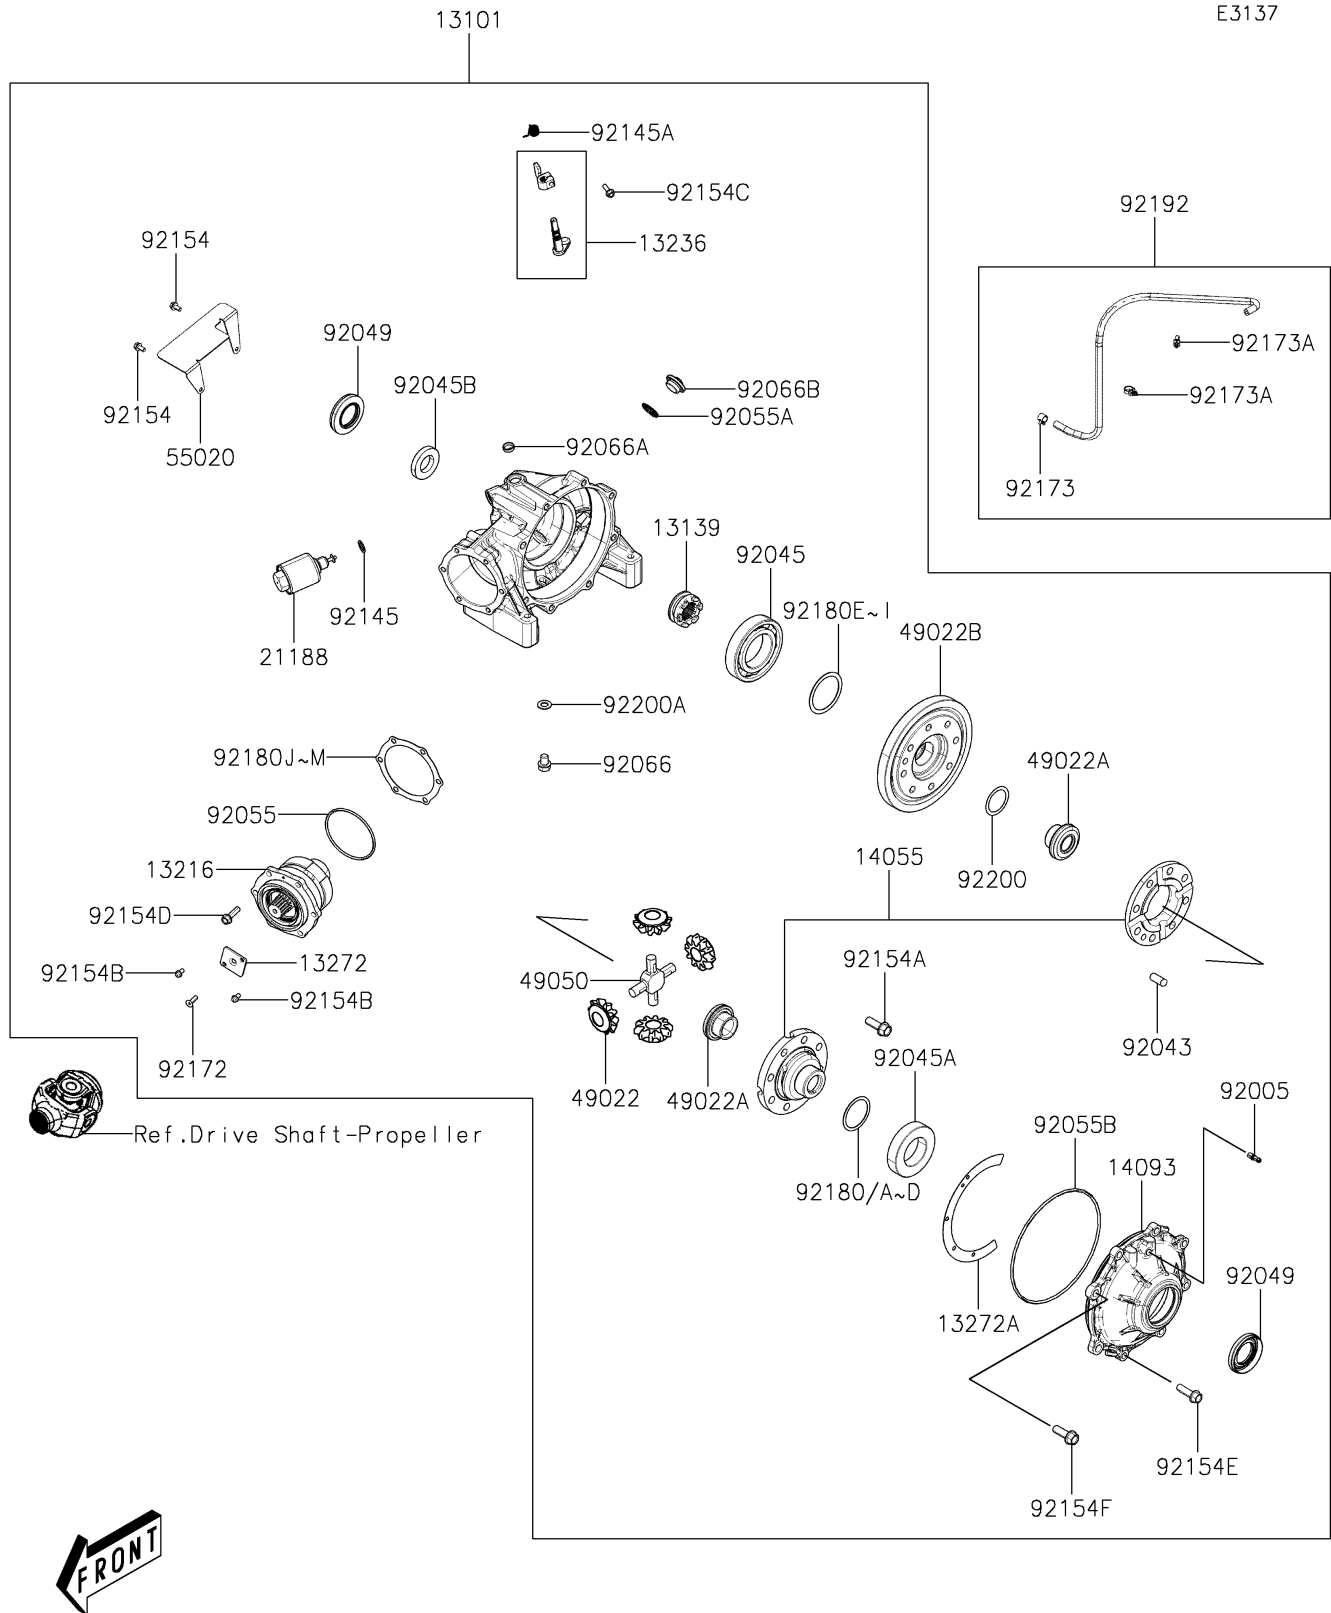

2026 Mule PRO-MX EPS

PARTS DIAGRAM

Drive Shaft-Rear

2026 Mule PRO-MX EPS

PARTS LIST

Drive Shaft-Rear

ITEM NAME

PART NUMBER

QUANTITY
