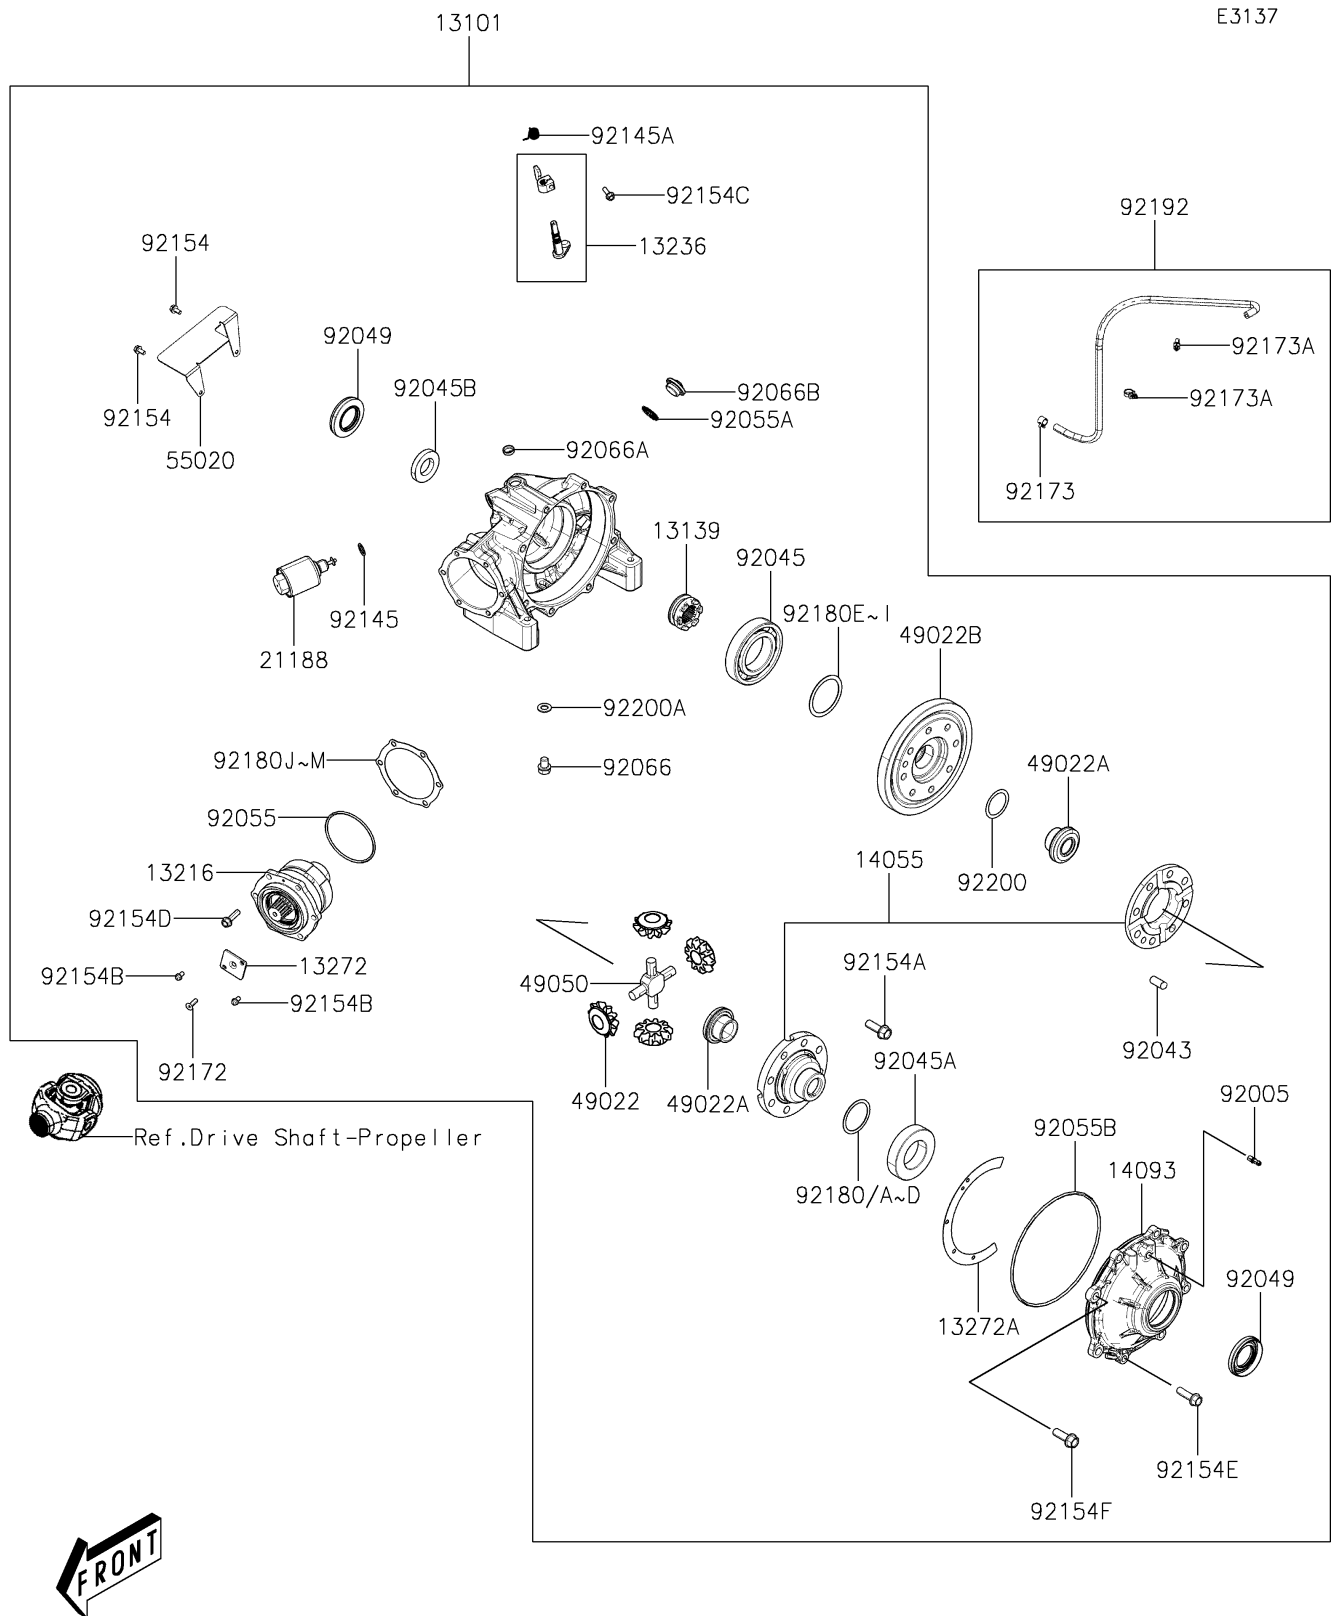

2025 Mule PRO-MX EPS

PARTS DIAGRAM

Drive Shaft-Rear

2025 Mule PRO-MX EPS

PARTS LIST

Drive Shaft-Rear

ITEM NAME

PART NUMBER

QUANTITY
