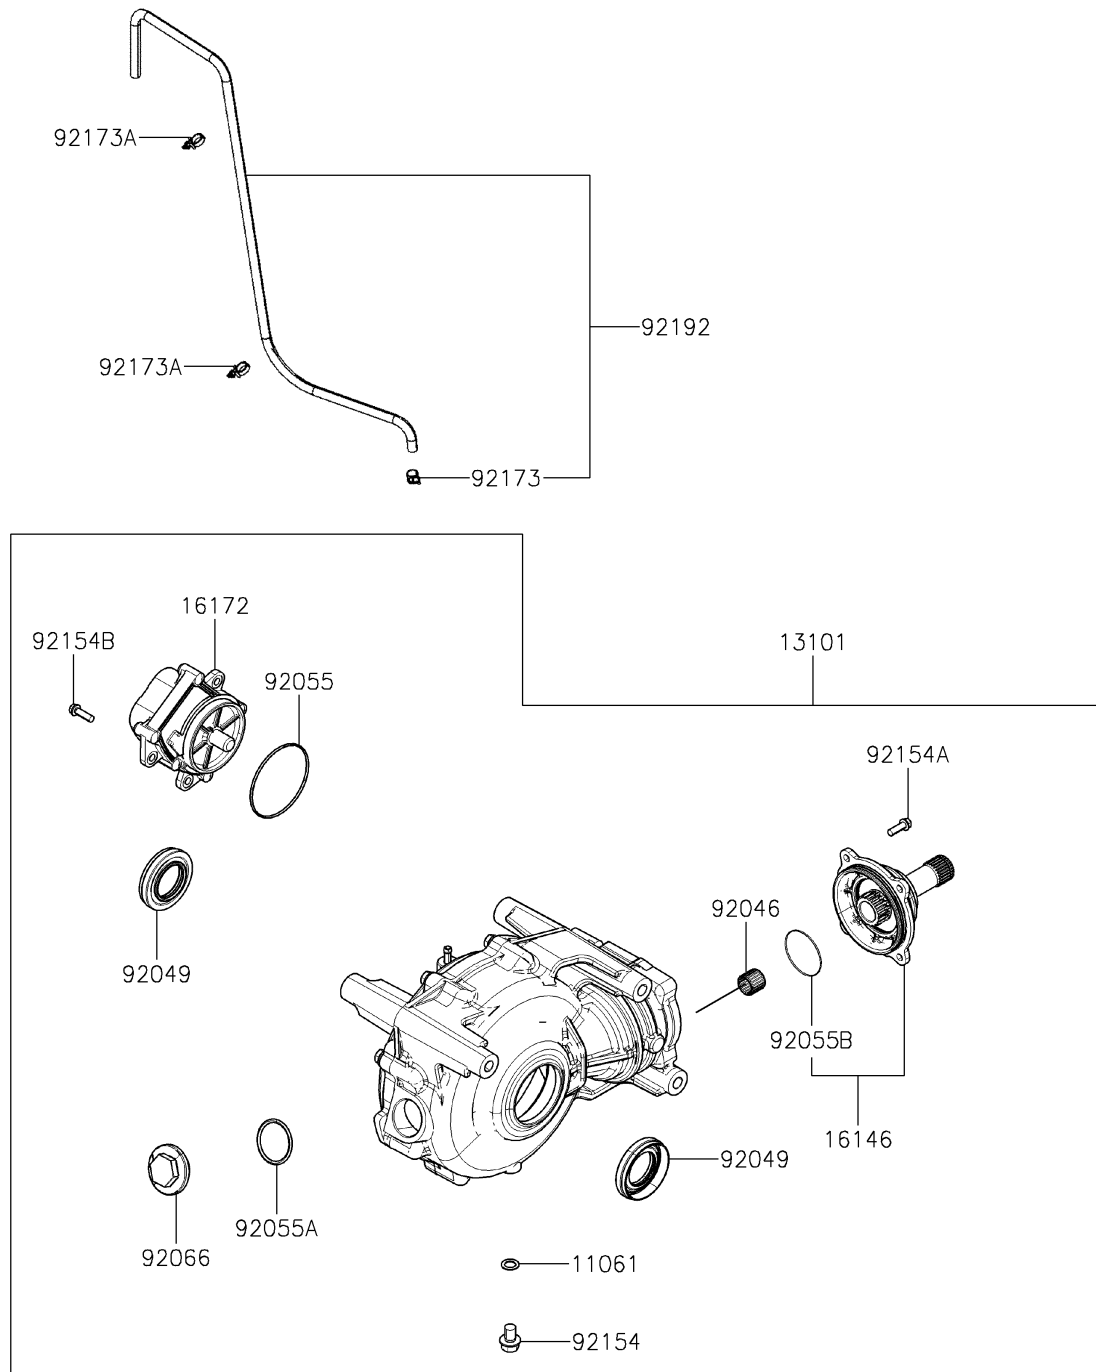

2026 Mule PRO-MX EPS

PARTS DIAGRAM

Drive Shaft-Front

E3136

2026 Mule PRO-MX EPS

PARTS LIST

Drive Shaft-Front

ITEM NAME

PART NUMBER

QUANTITY
