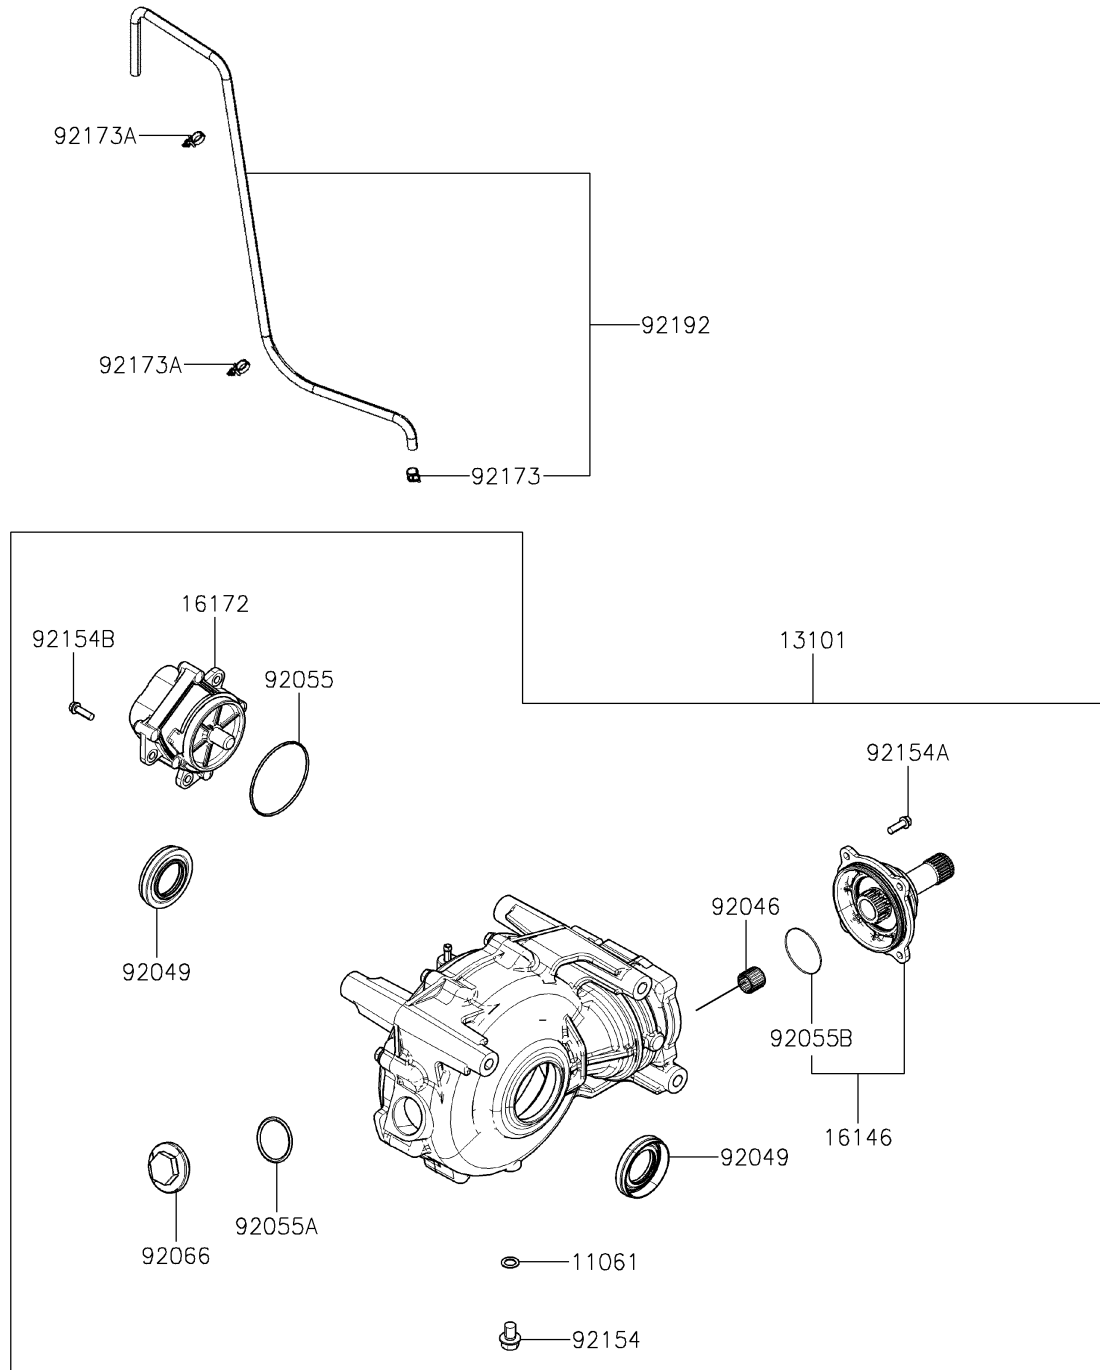

2025 Mule PRO-MX EPS

PARTS DIAGRAM

Drive Shaft-Front

E3136

2025 Mule PRO-MX EPS

PARTS LIST

Drive Shaft-Front

ITEM NAME

PART NUMBER

QUANTITY
