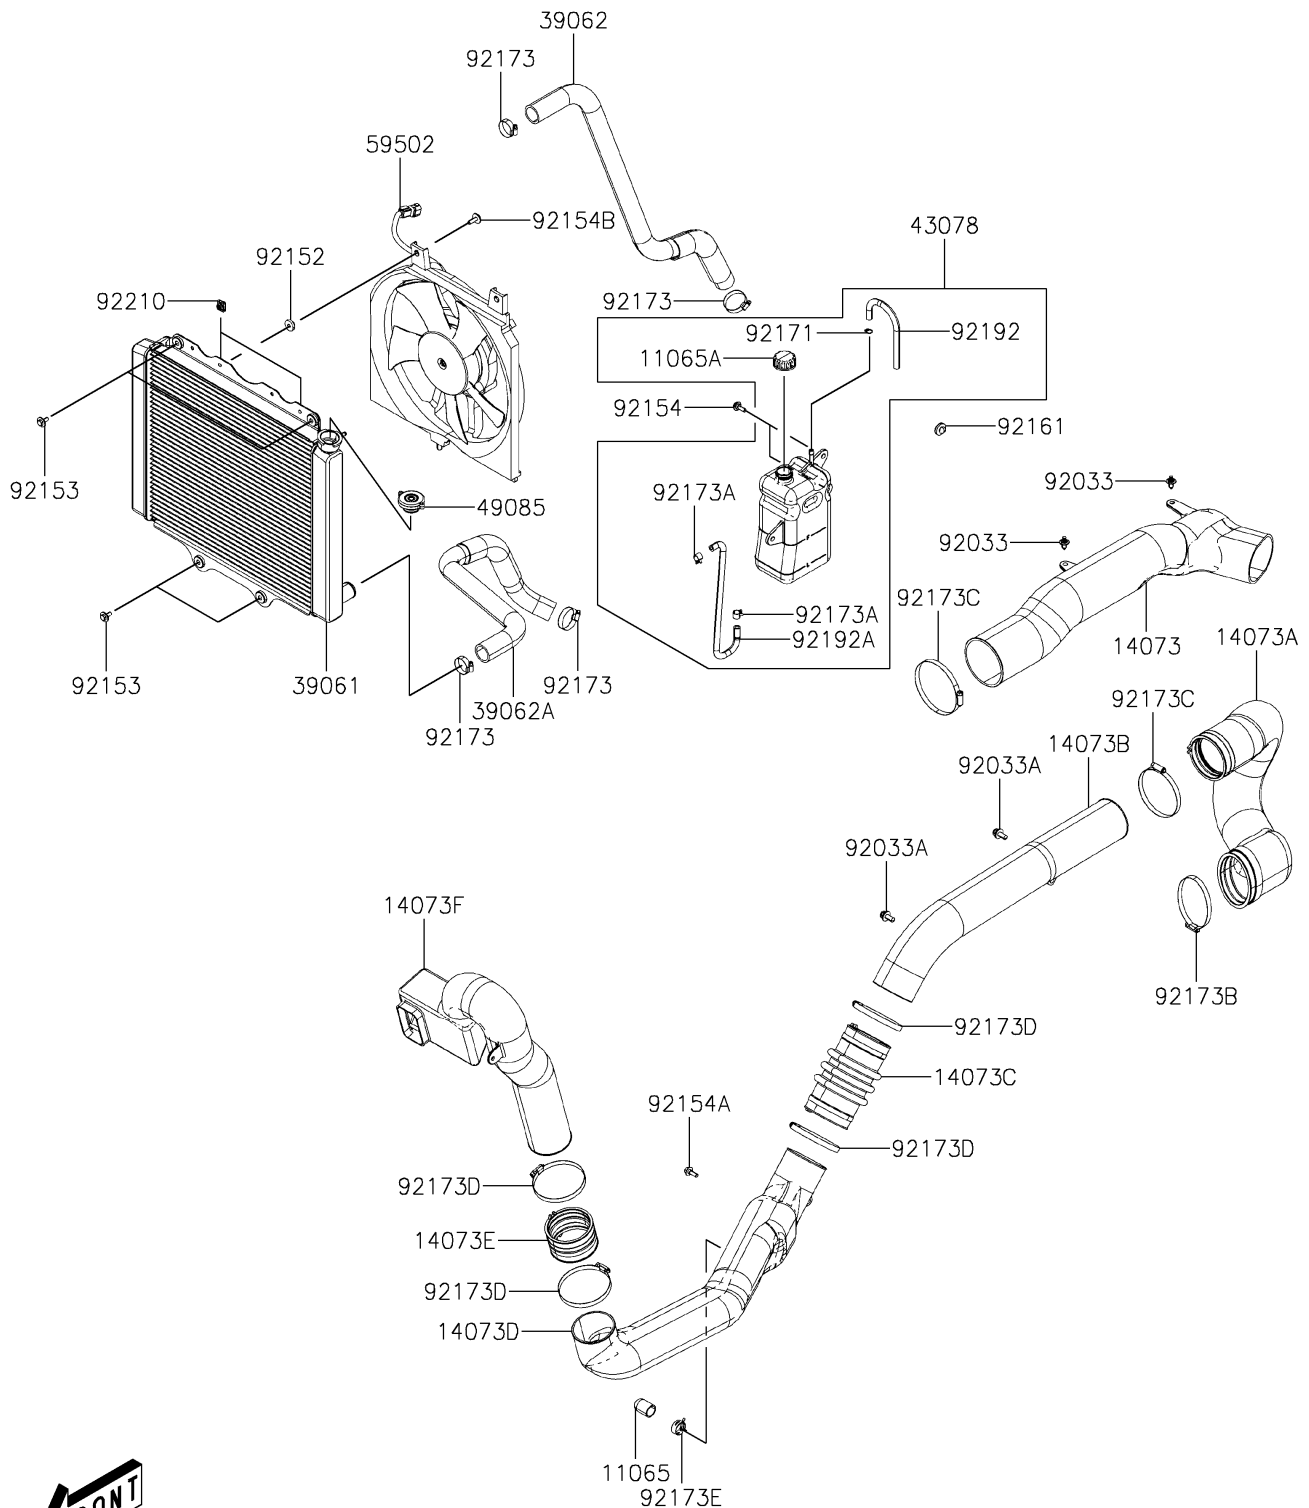

2024 Mule PRO-MX EPS

PARTS DIAGRAM

Cooling

E3035

2024 Mule PRO-MX EPS

PARTS LIST

Cooling

ITEM NAME	PART NUMBER	QUANTITY
CAP,DRAIN (Ref # 11065)	11065-Y036	1
CAP,RESERVE TANK (Ref # 11065A)	11065-Y037	1
DUCT (Ref # 14073)	14073-Y011	1
DUCT,INTAKE (Ref # 14073A)	14073-Y012	1
DUCT,INTAKE (Ref # 14073B)	14073-Y013	1
DUCT,INTAKE (Ref # 14073C)	14073-Y014	1
DUCT,INTAKE (Ref # 14073D)	14073-Y015	1
DUCT,INTAKE (Ref # 14073E)	14073-Y016	1
DUCT,INTAKE (Ref # 14073F)	14073-Y017	1
RADIATOR-ASSY (Ref # 39061)	39061-Y004	1
HOSE-COOLING (Ref # 39062)	39062-Y016	1
HOSE-COOLING (Ref # 39062A)	39062-Y017	1
RESERVOIR (Ref # 43078)	43078-Y004	1
CAP-ASSY-PRESSURE (Ref # 49085)	49085-Y005	1
FAN-ASSY (Ref # 59502)	59502-Y003	1
RING-SNAP (Ref # 92033)	92033-Y033	2
RING-SNAP (Ref # 92033A)	92033-Y035	2
COLLAR (Ref # 92152)	92152-Y072	2
BOLT,6X20 (Ref # 92153)	92153-Y019	4
BOLT,6X18 (Ref # 92154)	92154-Y177	2
BOLT,FLANGE,6MM (Ref # 92154A)	92154-Y180	1
BOLT,6X22 (Ref # 92154B)	92154-Y191	2
DAMPER (Ref # 92161)	92161-Y048	1
CLAMP (Ref # 92171)	92171-Y011	1
CLAMP,28.6MM (Ref # 92173)	92173-1205	4
CLAMP,10.5 (Ref # 92173A)	92173-Y023	2
CLAMP (Ref # 92173B)	92173-Y062	1
CLAMP (Ref # 92173C)	92173-Y064	2
CLAMP (Ref # 92173D)	92173-Y066	4

2024 Mule PRO-MX EPS

PARTS LIST

Cooling

ITEM NAME	PART NUMBER	QUANTITY
CLAMP (Ref # 92173E)	92173-Y082	1
TUBE,DRAIN (Ref # 92192)	92192-Y069	1
TUBE (Ref # 92192A)	92192-Y070	1
NUT,6MM (Ref # 92210)	92210-Y089	2