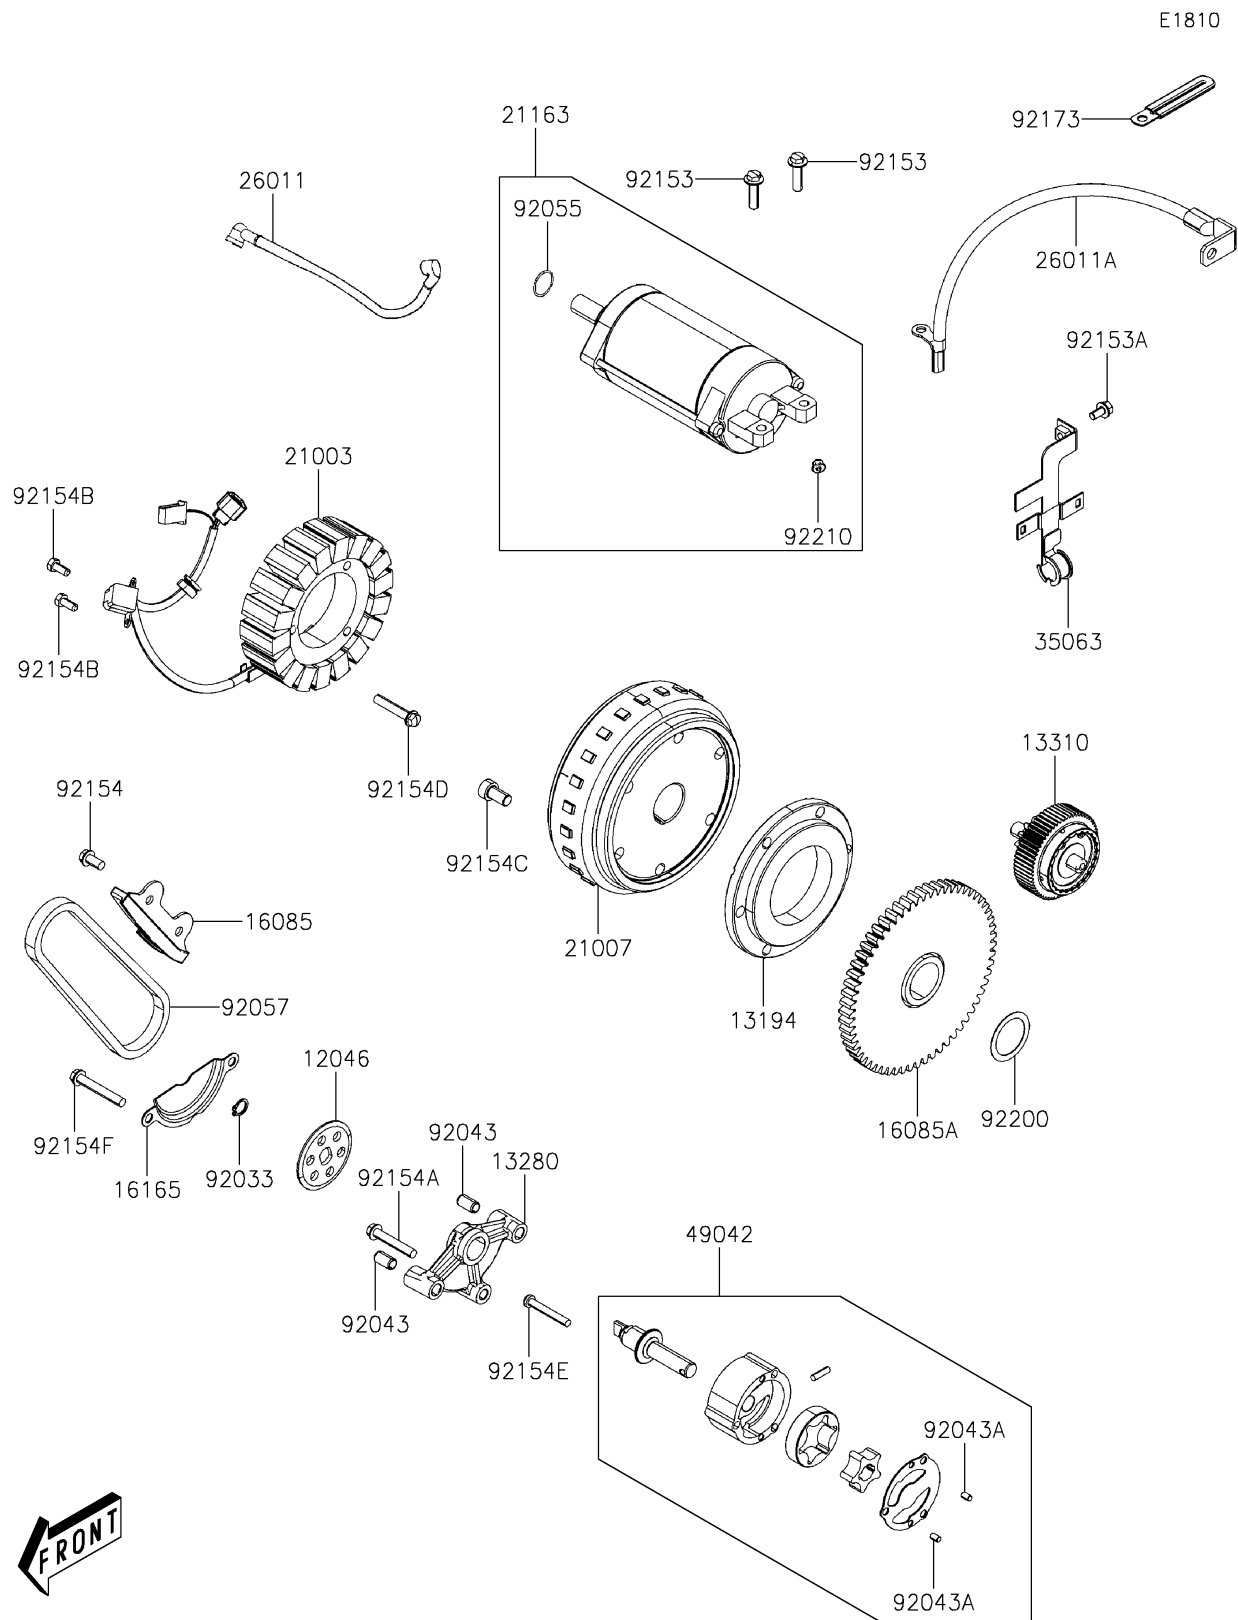

2026 Mule PRO-MX EPS

PARTS DIAGRAM

Generator

2026 Mule PRO-MX EPS

PARTS LIST

Generator

ITEM NAME

PART NUMBER

QUANTITY
