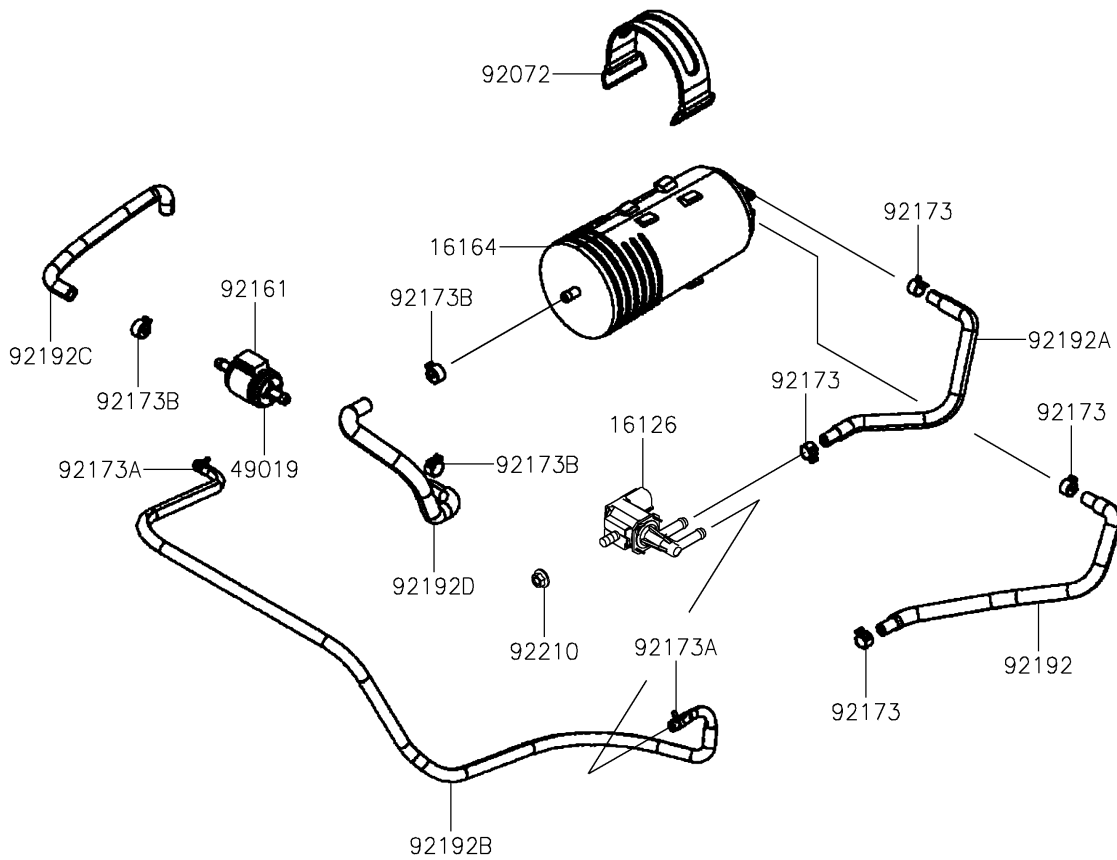

2024 Mule PRO-MX EPS

PARTS DIAGRAM

Fuel Evaporative System(CA)

E1650

2024 Mule PRO-MX EPS

PARTS LIST

Fuel Evaporative System(CA)

ITEM NAME

PART NUMBER

QUANTITY
