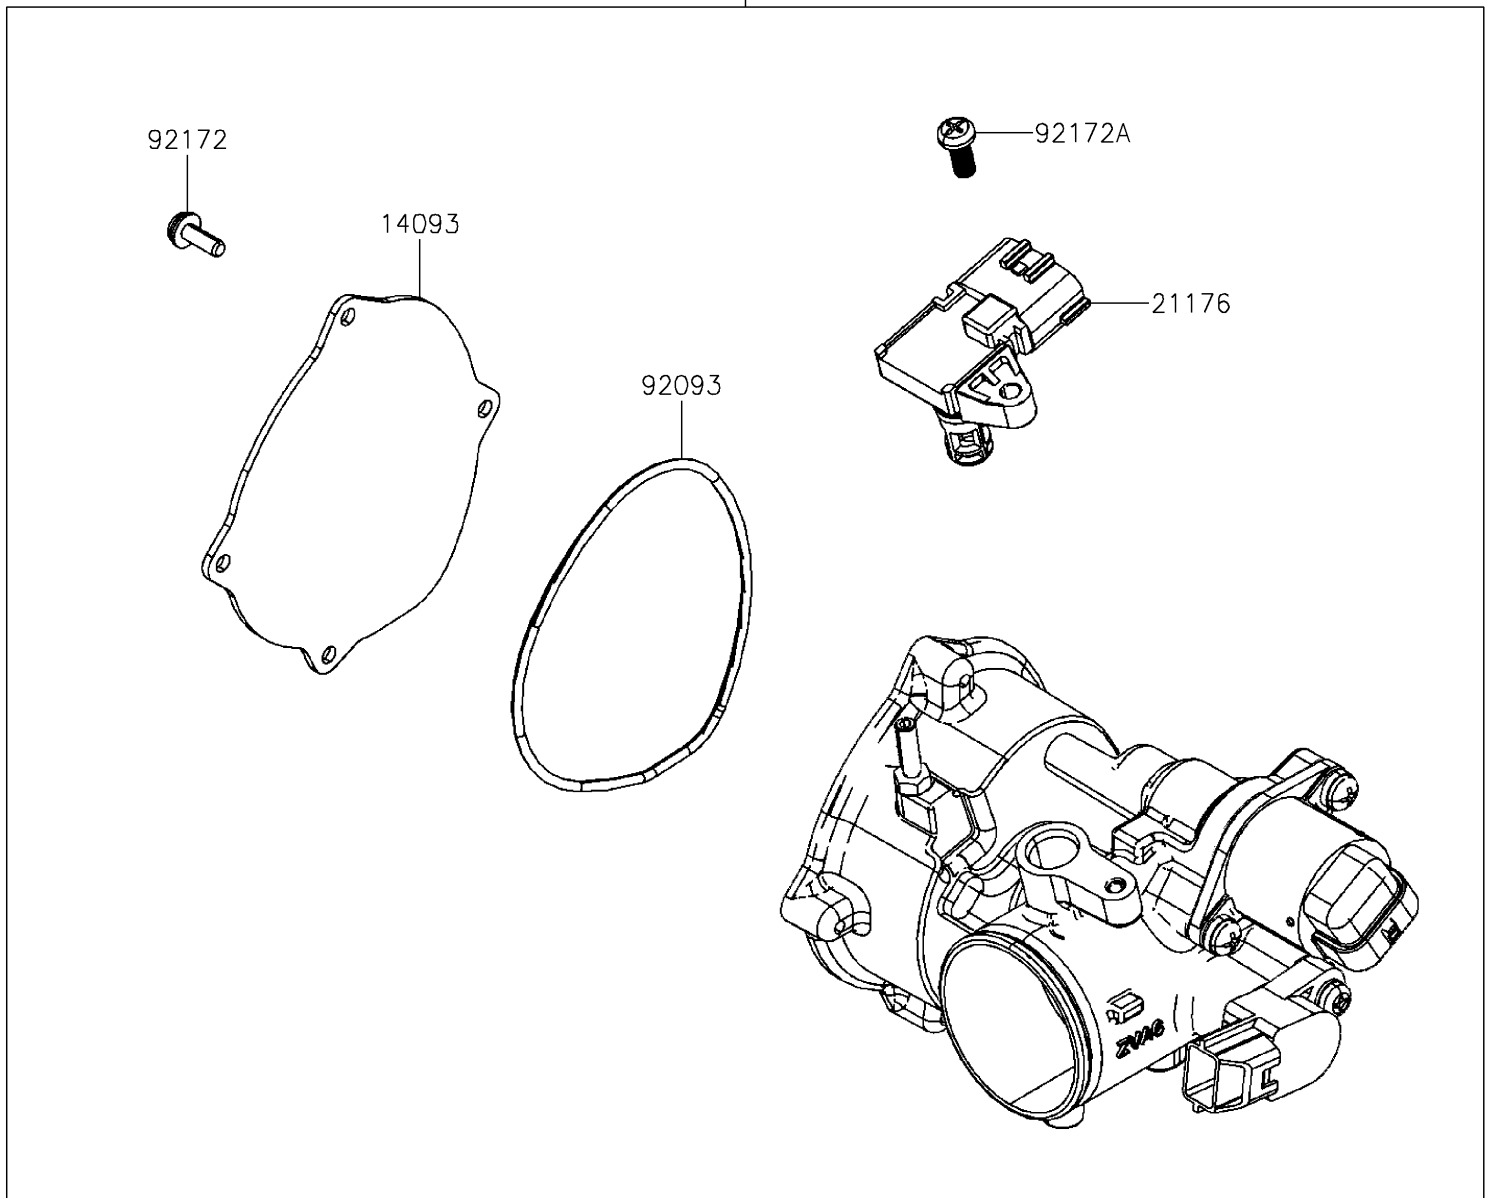

2025 Mule PRO-MX EPS

PARTS DIAGRAM

Throttle

E1510

16163

2025 Mule PRO-MX EPS

PARTS LIST

Throttle

ITEM NAME

PART NUMBER

QUANTITY
