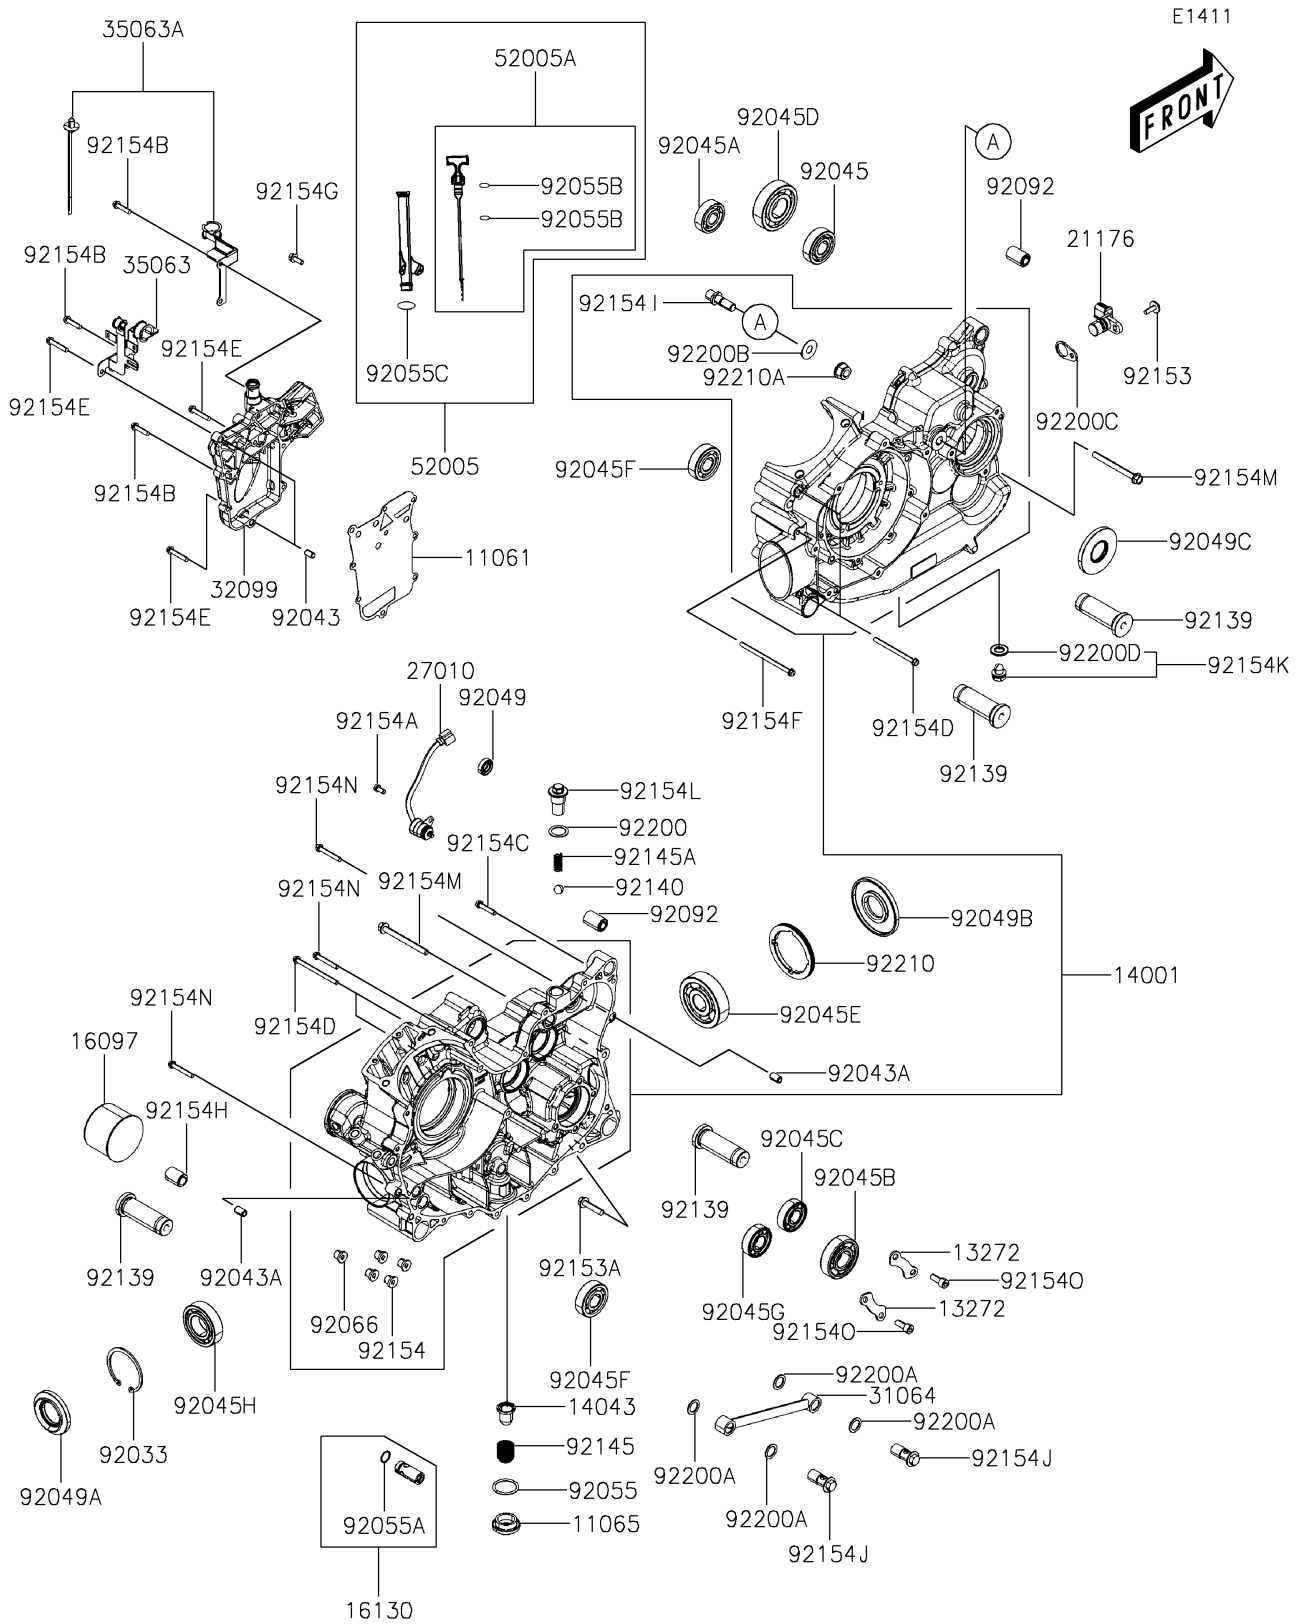

2024 Mule PRO-MX EPS

PARTS DIAGRAM

Crankcase

2024 Mule PRO-MX EPS

PARTS LIST

Crankcase

ITEM NAME

PART NUMBER

QUANTITY
