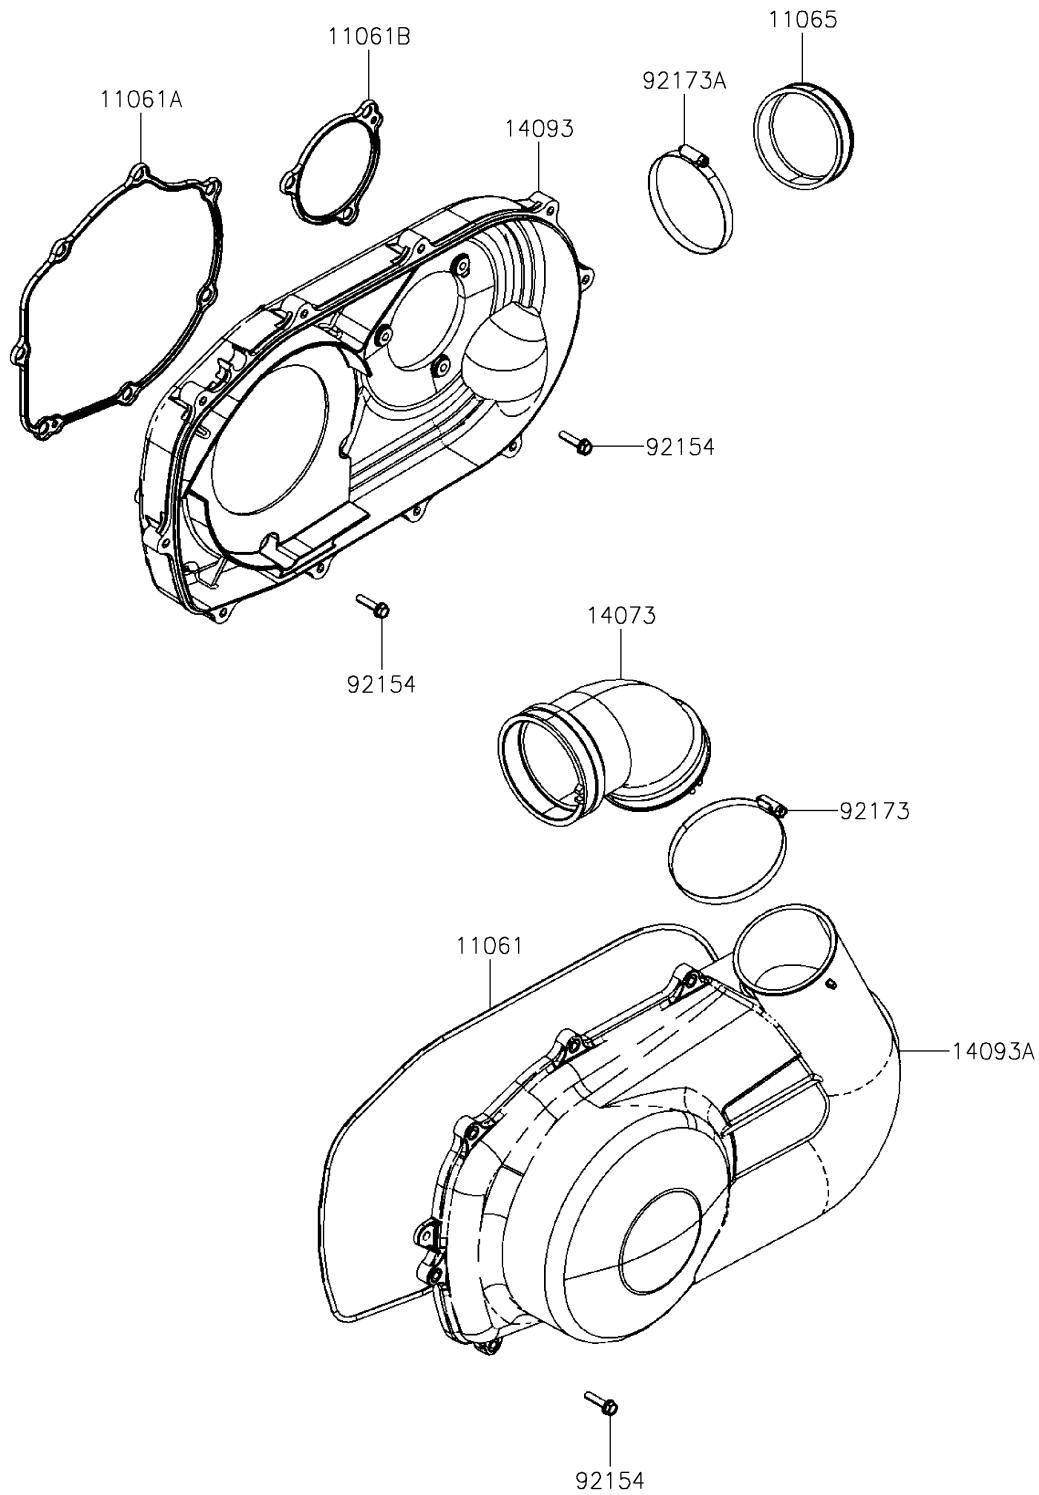

2024 Mule PRO-MX EPS

PARTS DIAGRAM

Converter Cover

E1393

2024 Mule PRO-MX EPS

PARTS LIST

Converter Cover

ITEM NAME	PART NUMBER	QUANTITY
-----------	-------------	----------
