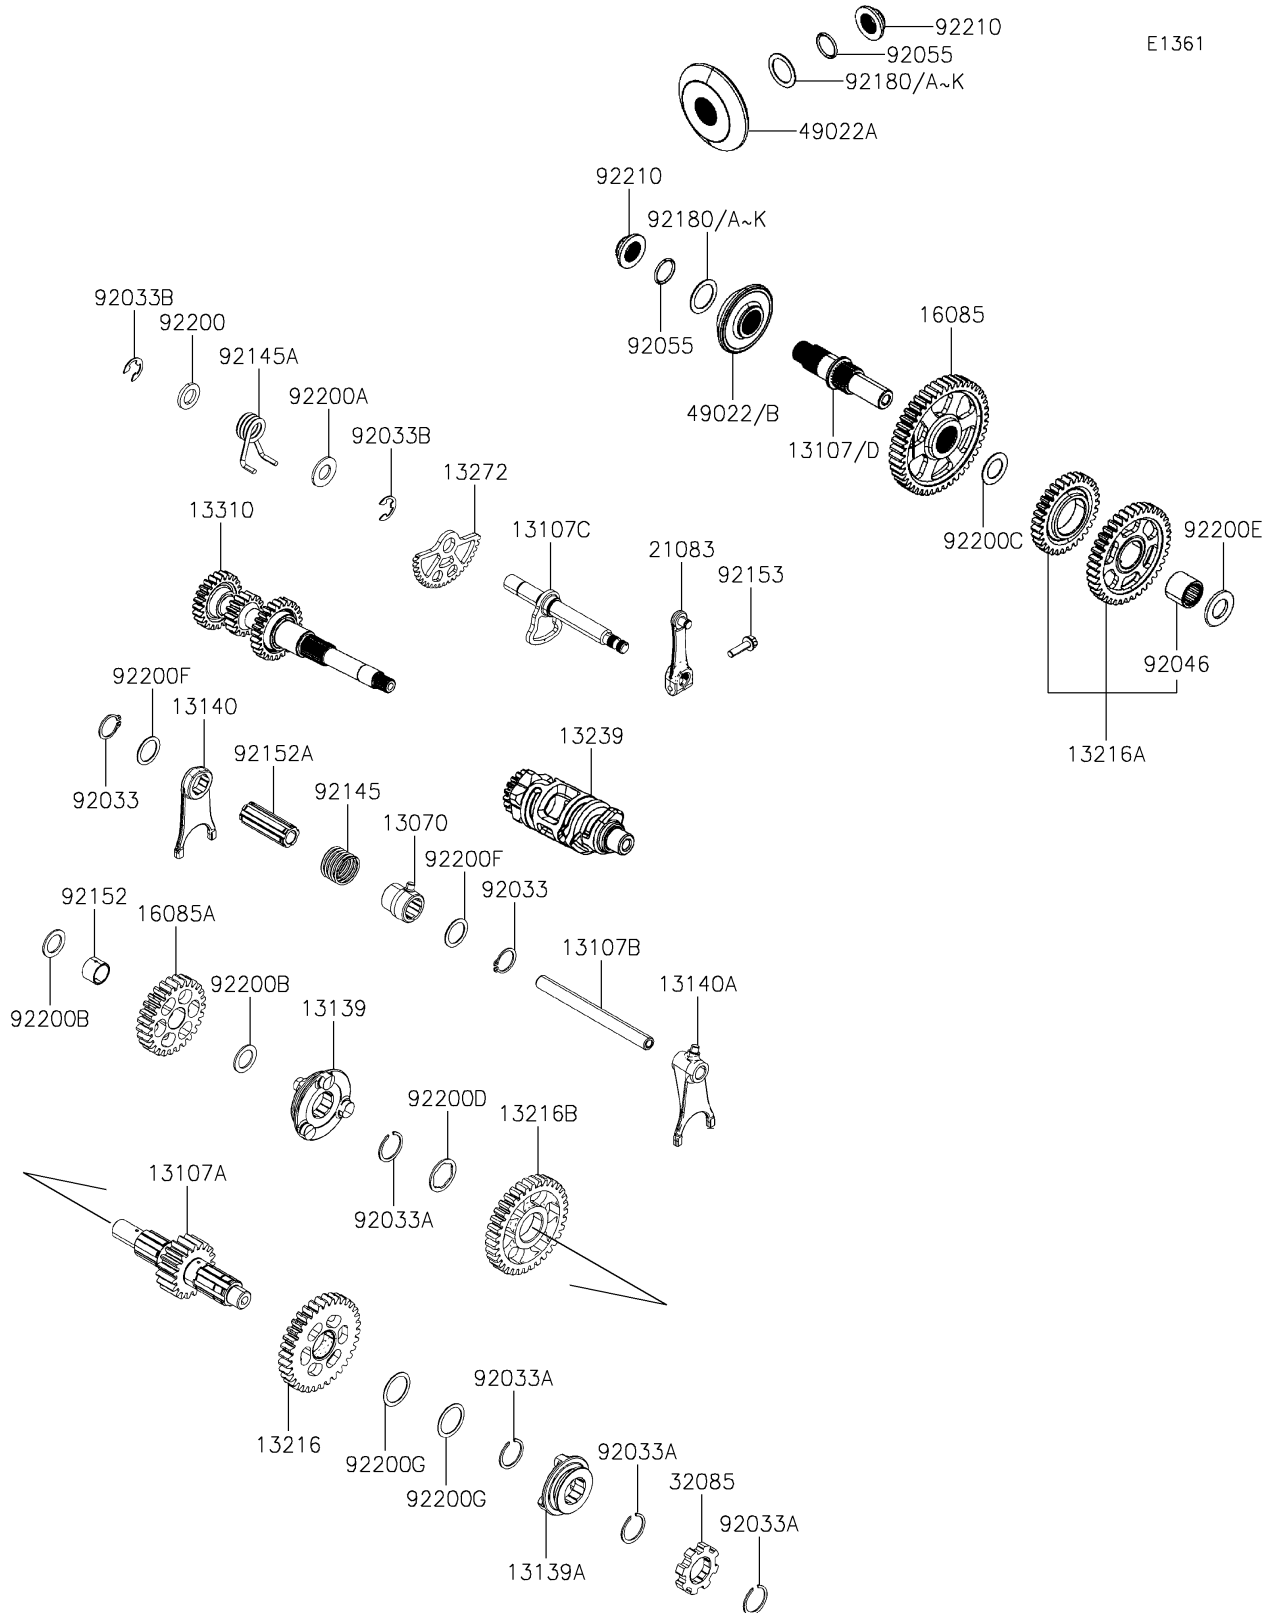

2026 Mule PRO-MX EPS

PARTS DIAGRAM

Transmission

E1361

2026 Mule PRO-MX EPS

PARTS LIST

Transmission

ITEM NAME

PART NUMBER

QUANTITY
