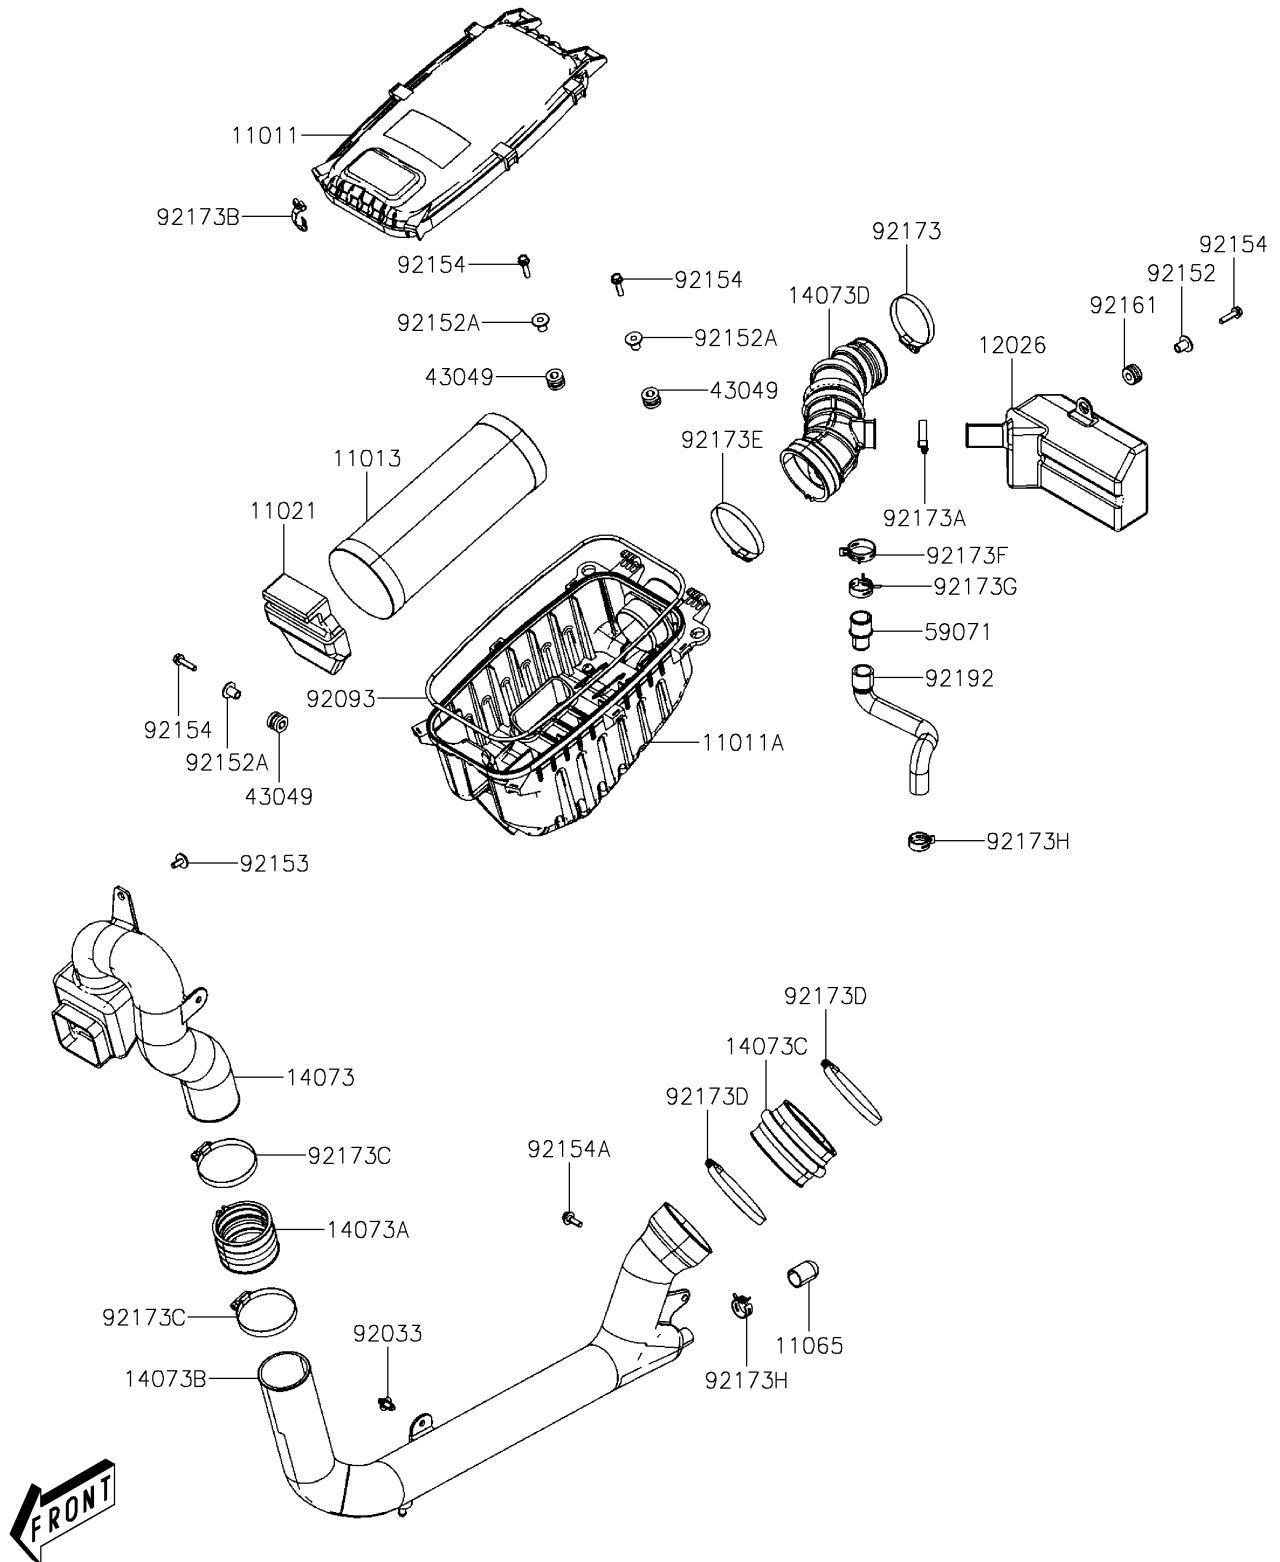

2026 Mule PRO-MX EPS

PARTS DIAGRAM

Air Cleaner

E1130

2026 Mule PRO-MX EPS

PARTS LIST

Air Cleaner

ITEM NAME

PART NUMBER

QUANTITY
