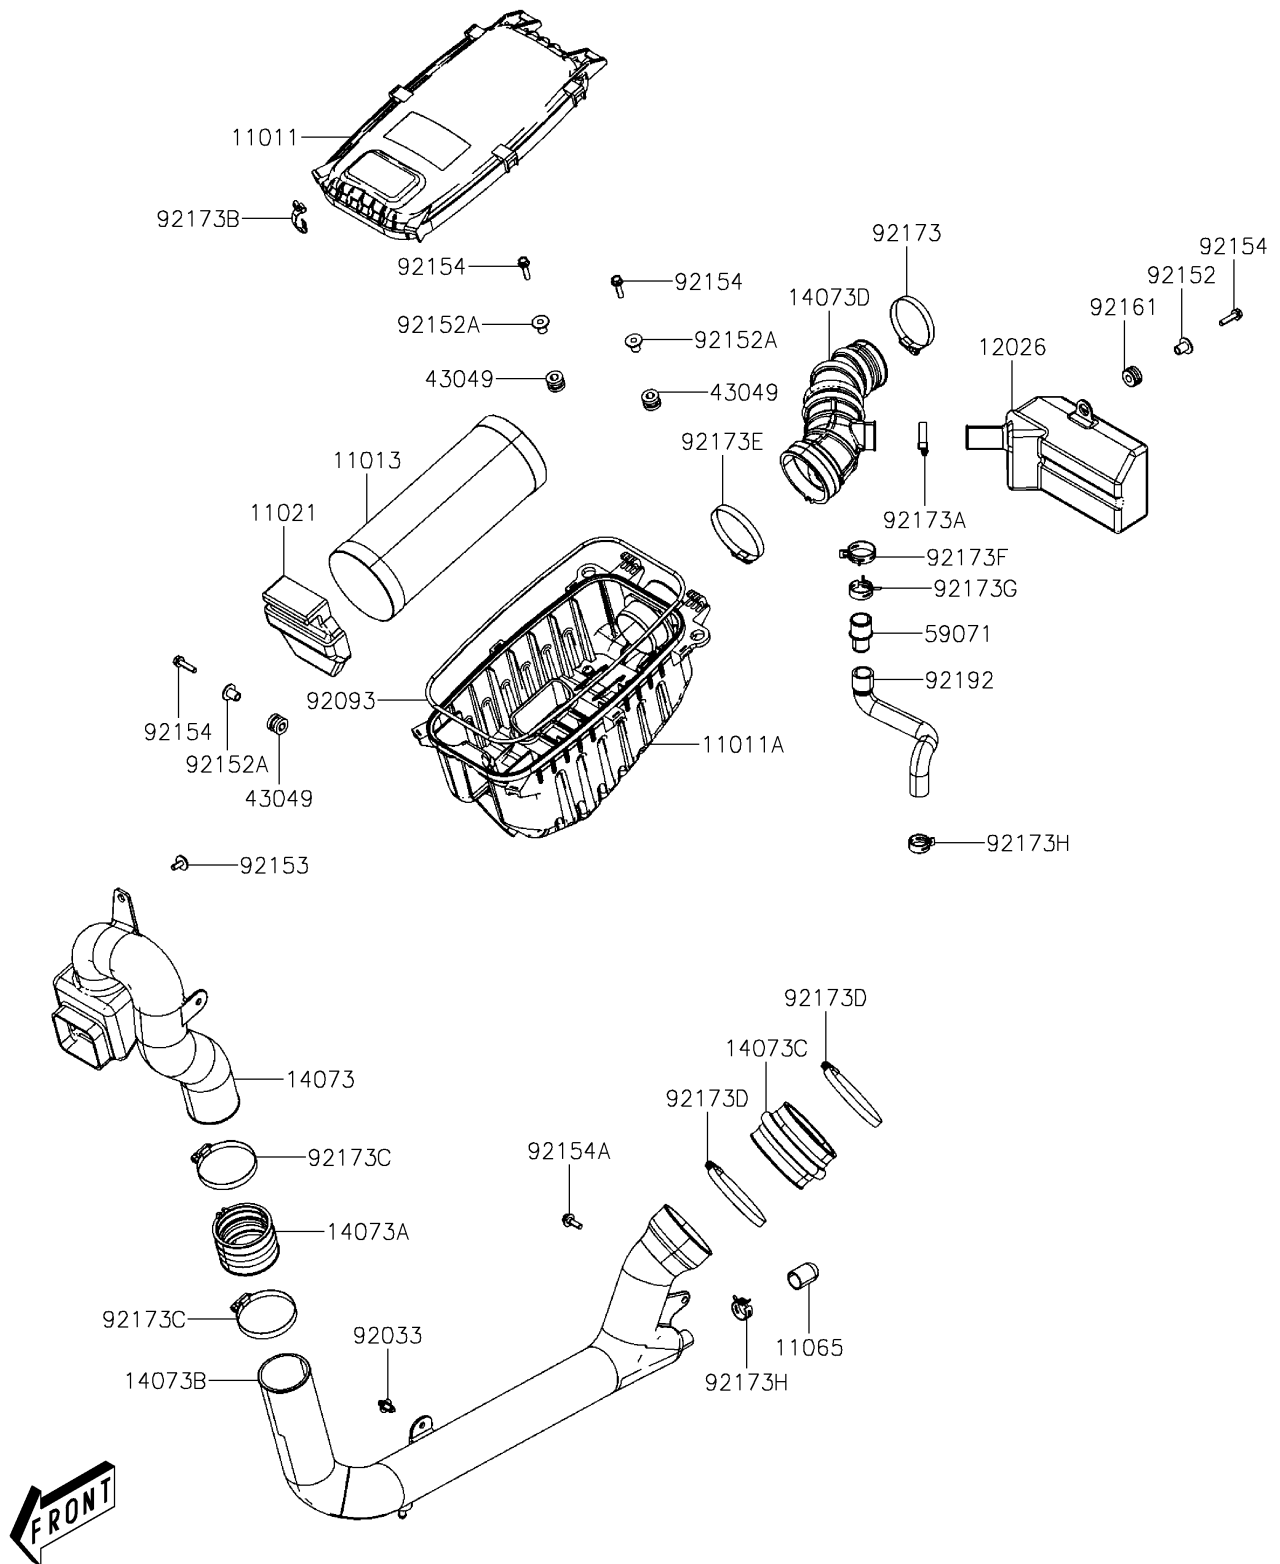

2025 Mule PRO-MX EPS

PARTS DIAGRAM

Air Cleaner

E1130

2025 Mule PRO-MX EPS

PARTS LIST

Air Cleaner

ITEM NAME

PART NUMBER

QUANTITY
