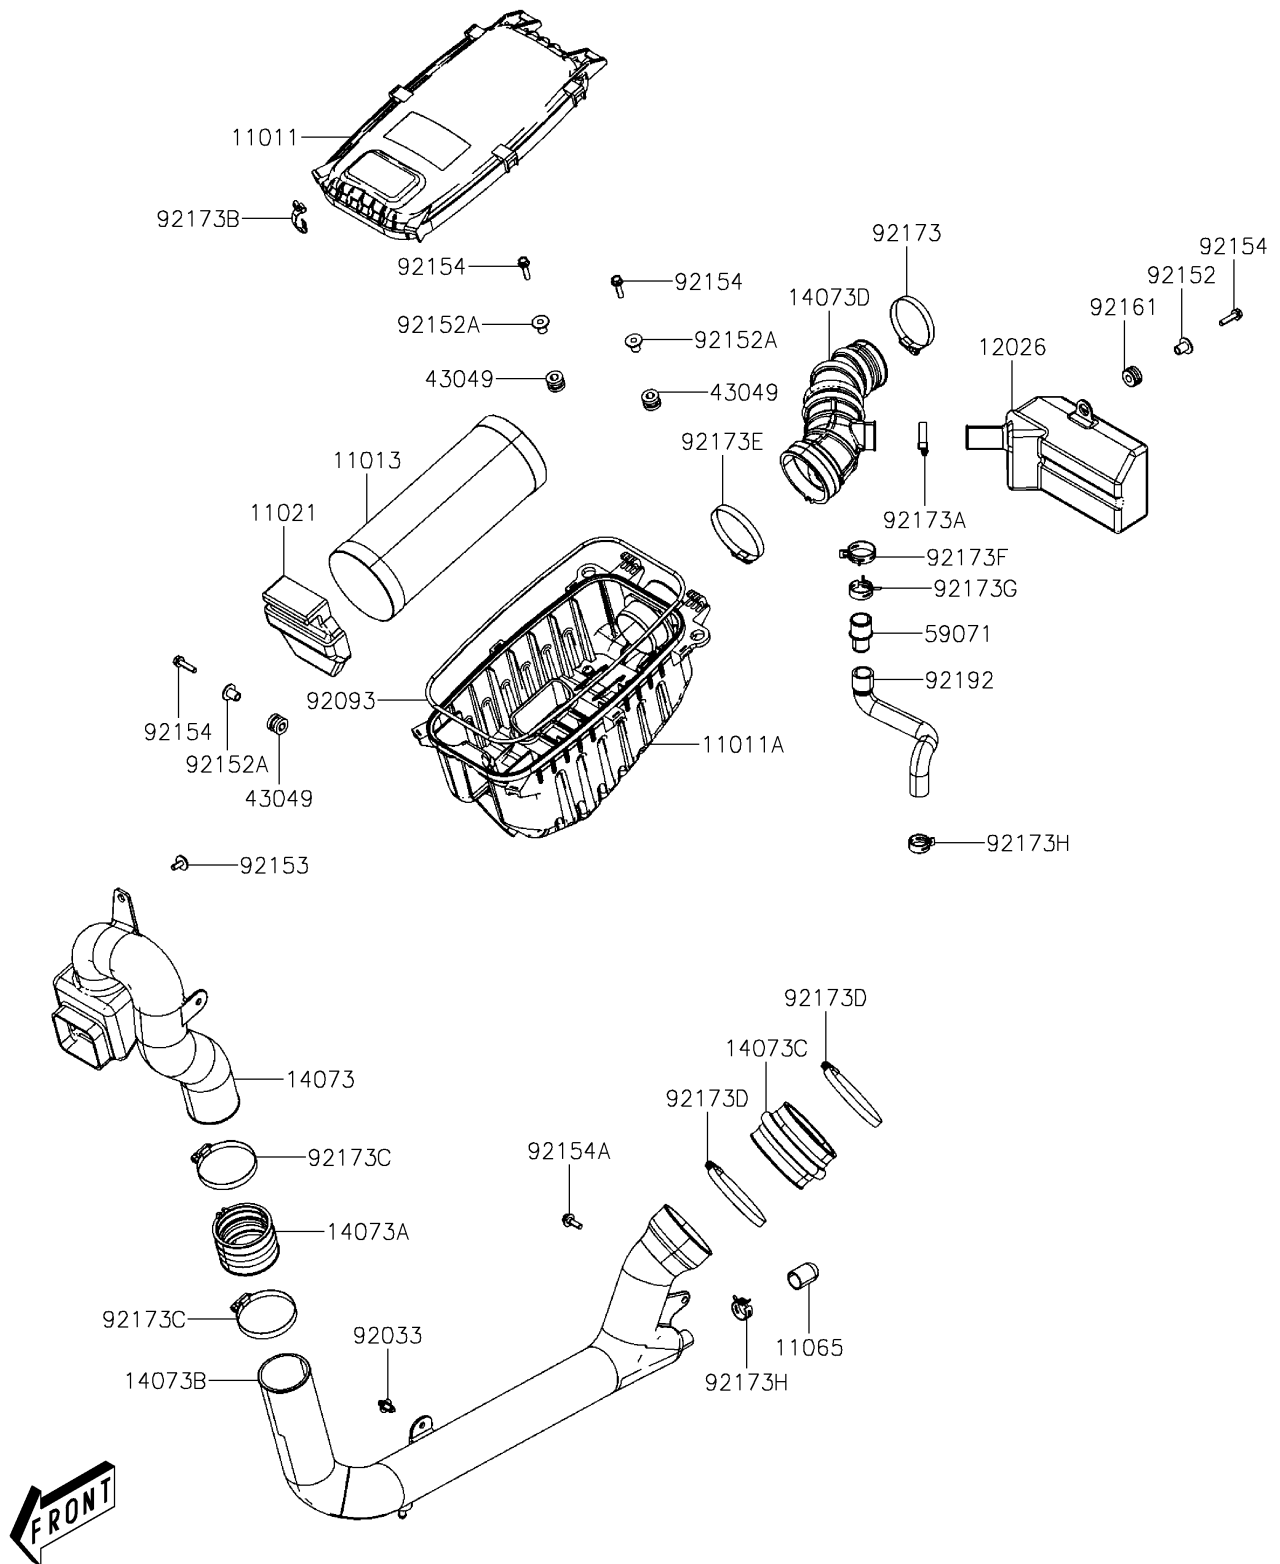

2024 Mule PRO-MX EPS

PARTS DIAGRAM

Air Cleaner

E1130

2024 Mule PRO-MX EPS

PARTS LIST

Air Cleaner

ITEM NAME

PART NUMBER

QUANTITY
