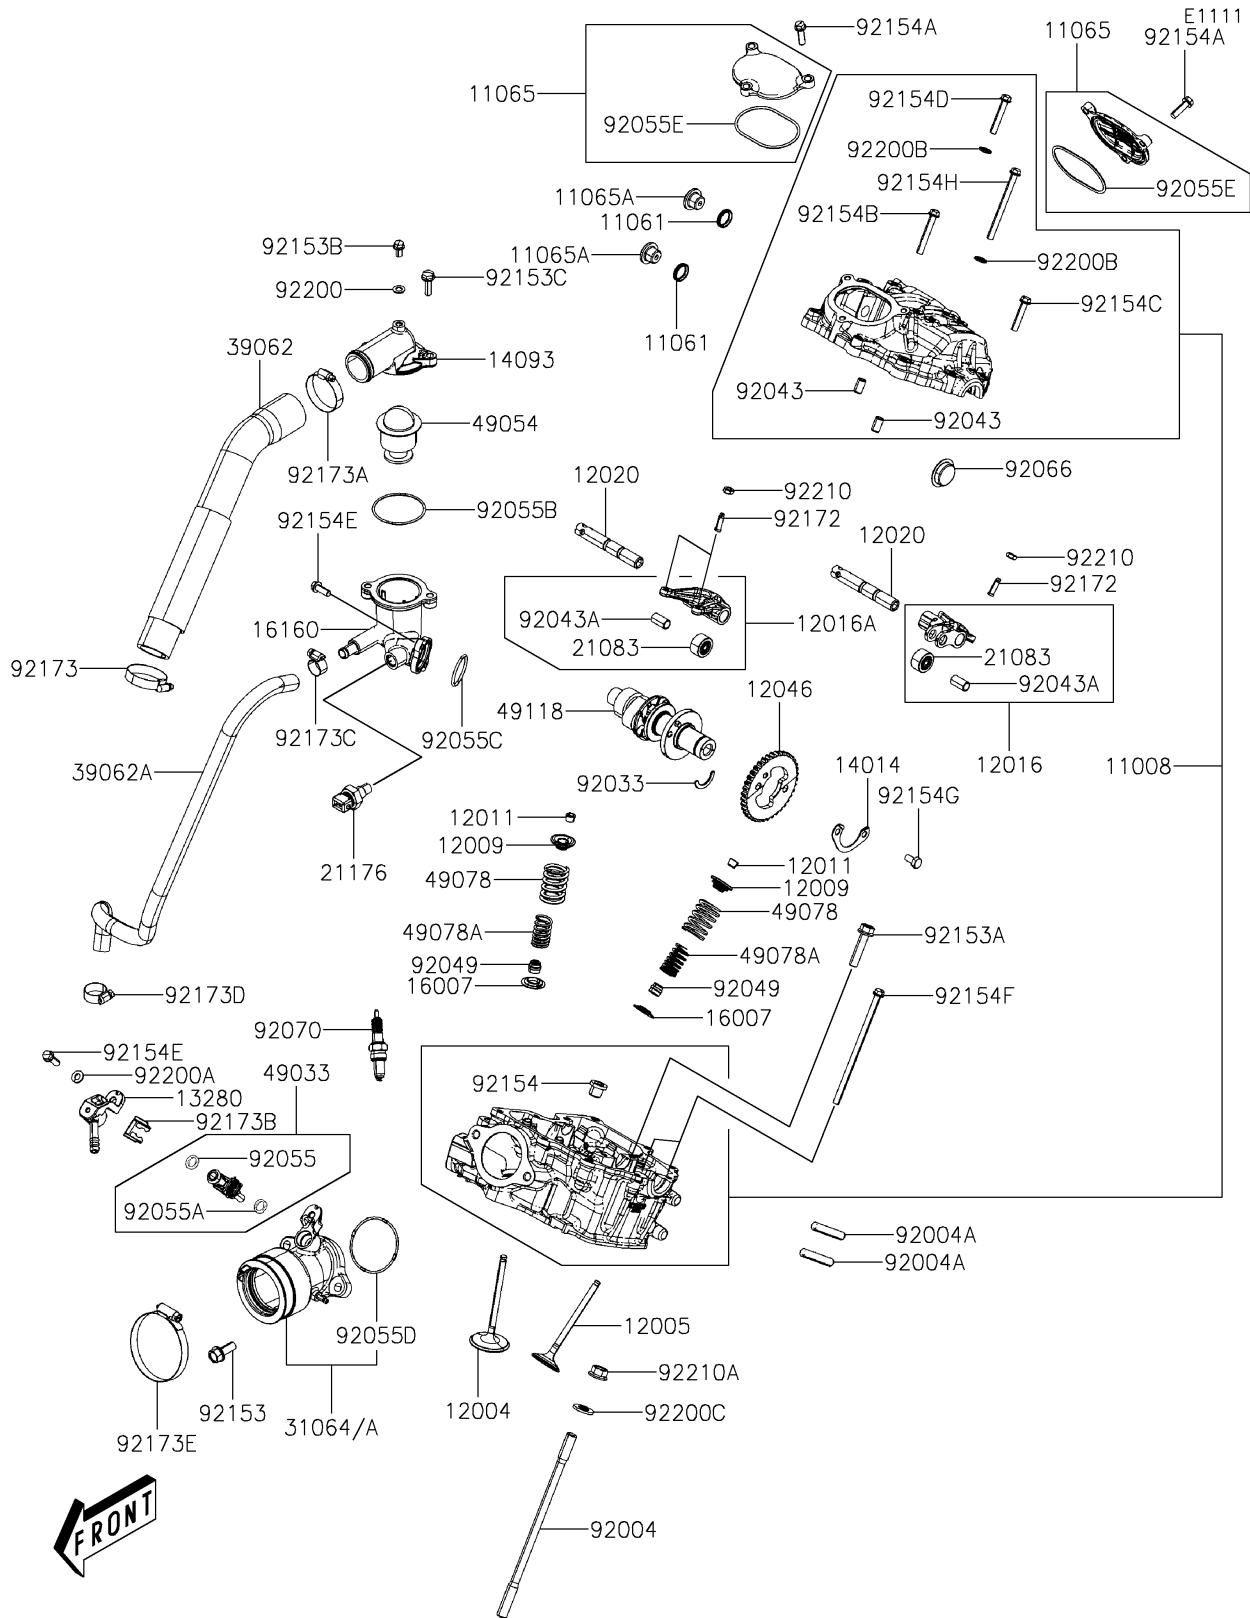

2026 Mule PRO-MX EPS

PARTS DIAGRAM

Cylinder Head

2026 Mule PRO-MX EPS

PARTS LIST

Cylinder Head

ITEM NAME

PART NUMBER

QUANTITY
