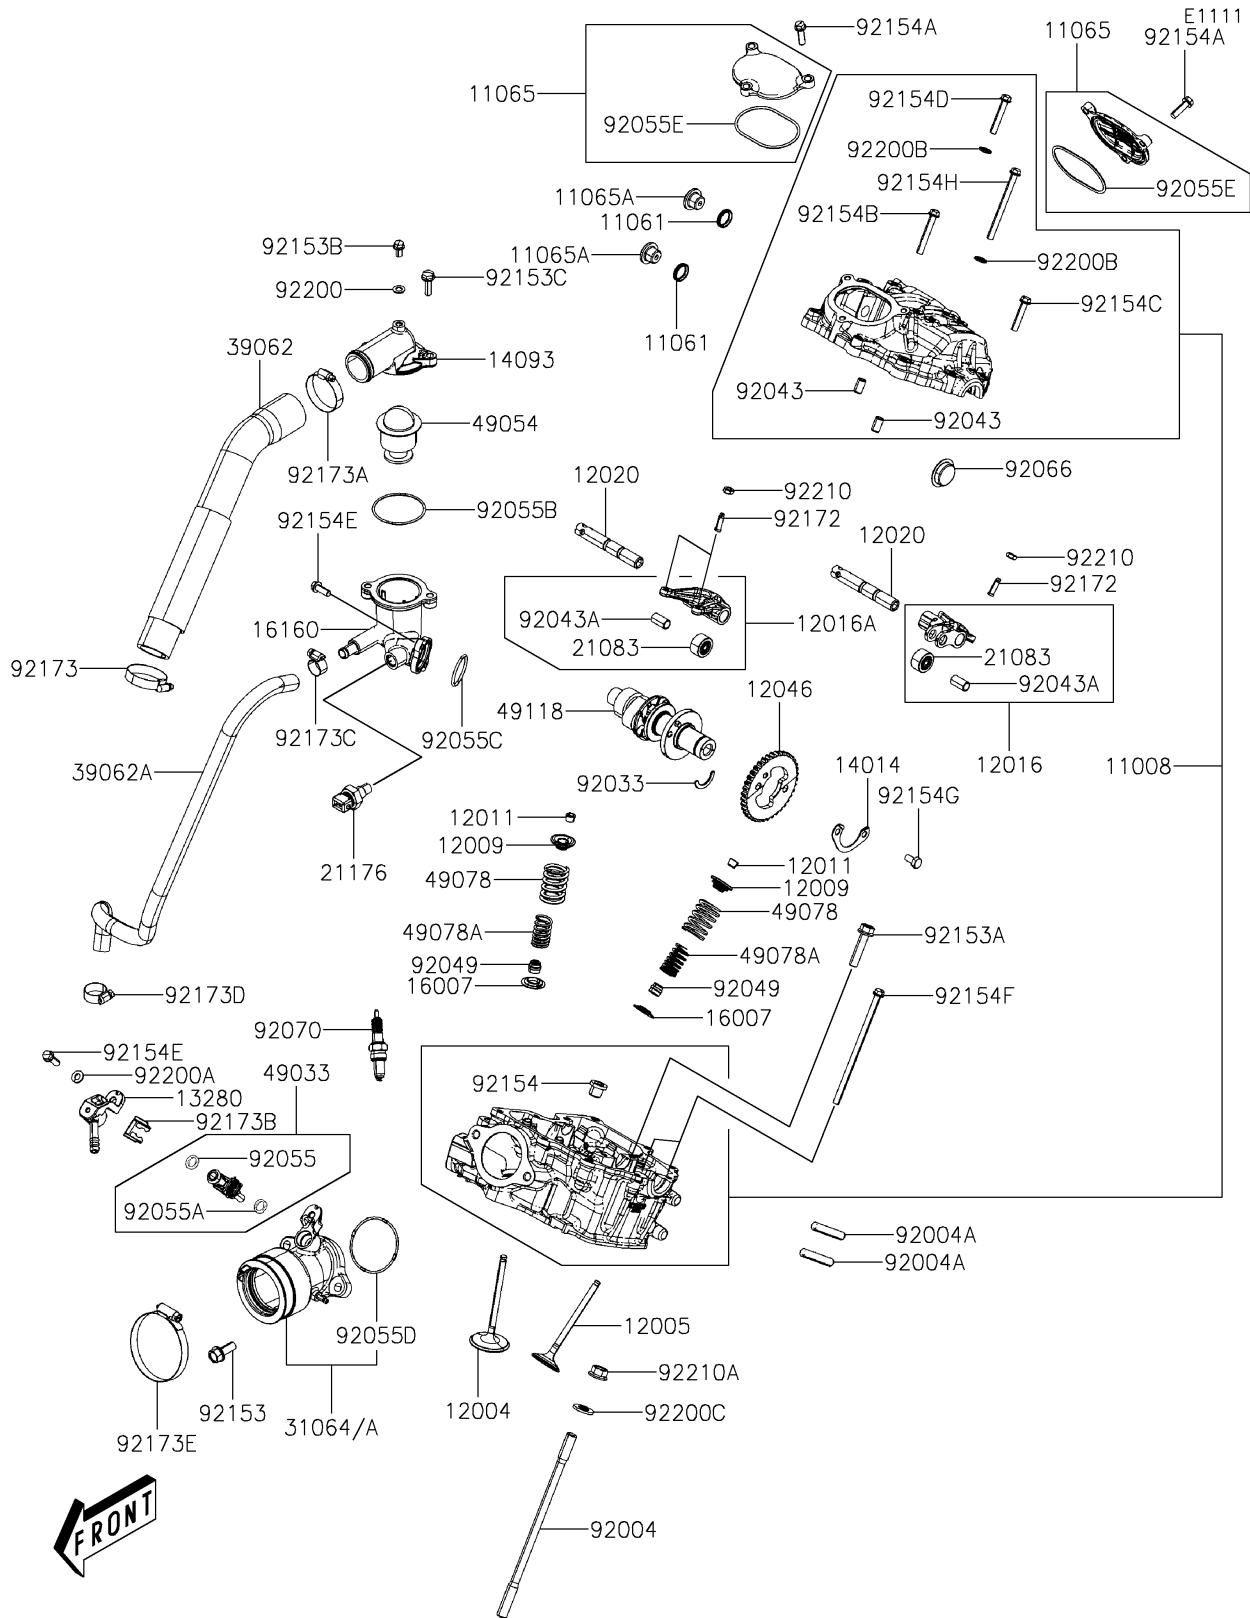

2024 MULE PRO-MX™ EPS

PARTS DIAGRAM

Cylinder Head

2024 MULE PRO-MX™ EPS

PARTS LIST

Cylinder Head

ITEM NAME

PART NUMBER

QUANTITY
