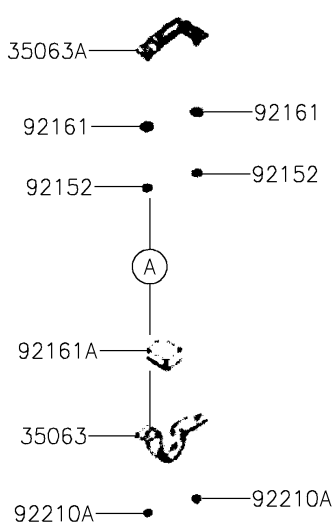

## PARTS DIAGRAM

### Sun Top

F2876

## PARTS LIST

### Sun Top

ITEM NAME	PART NUMBER	QUANTITY
COVER,SUNTOP,S.BLACK (Ref # 14093)	14093-Y045-933	1
STAY,SUNTOP BOTTOM (Ref # 35063)	35063-Y045	2
STAY,SUNTOP TOP (Ref # 35063A)	35063-Y046	2
COLLAR (Ref # 92152)	92152-Y074	4
BOLT,FLANGE,6MM (Ref # 92154)	92154-Y213	6
DAMPER (Ref # 92161)	92161-Y056	10
DAMPER (Ref # 92161A)	92161-Y057	2
WASHER,10.5MM (Ref # 92200)	92200-Y100	6
NUT,6MM (Ref # 92210)	92210-Y026	2
NUT,6MM (Ref # 92210A)	92210-Y087	4