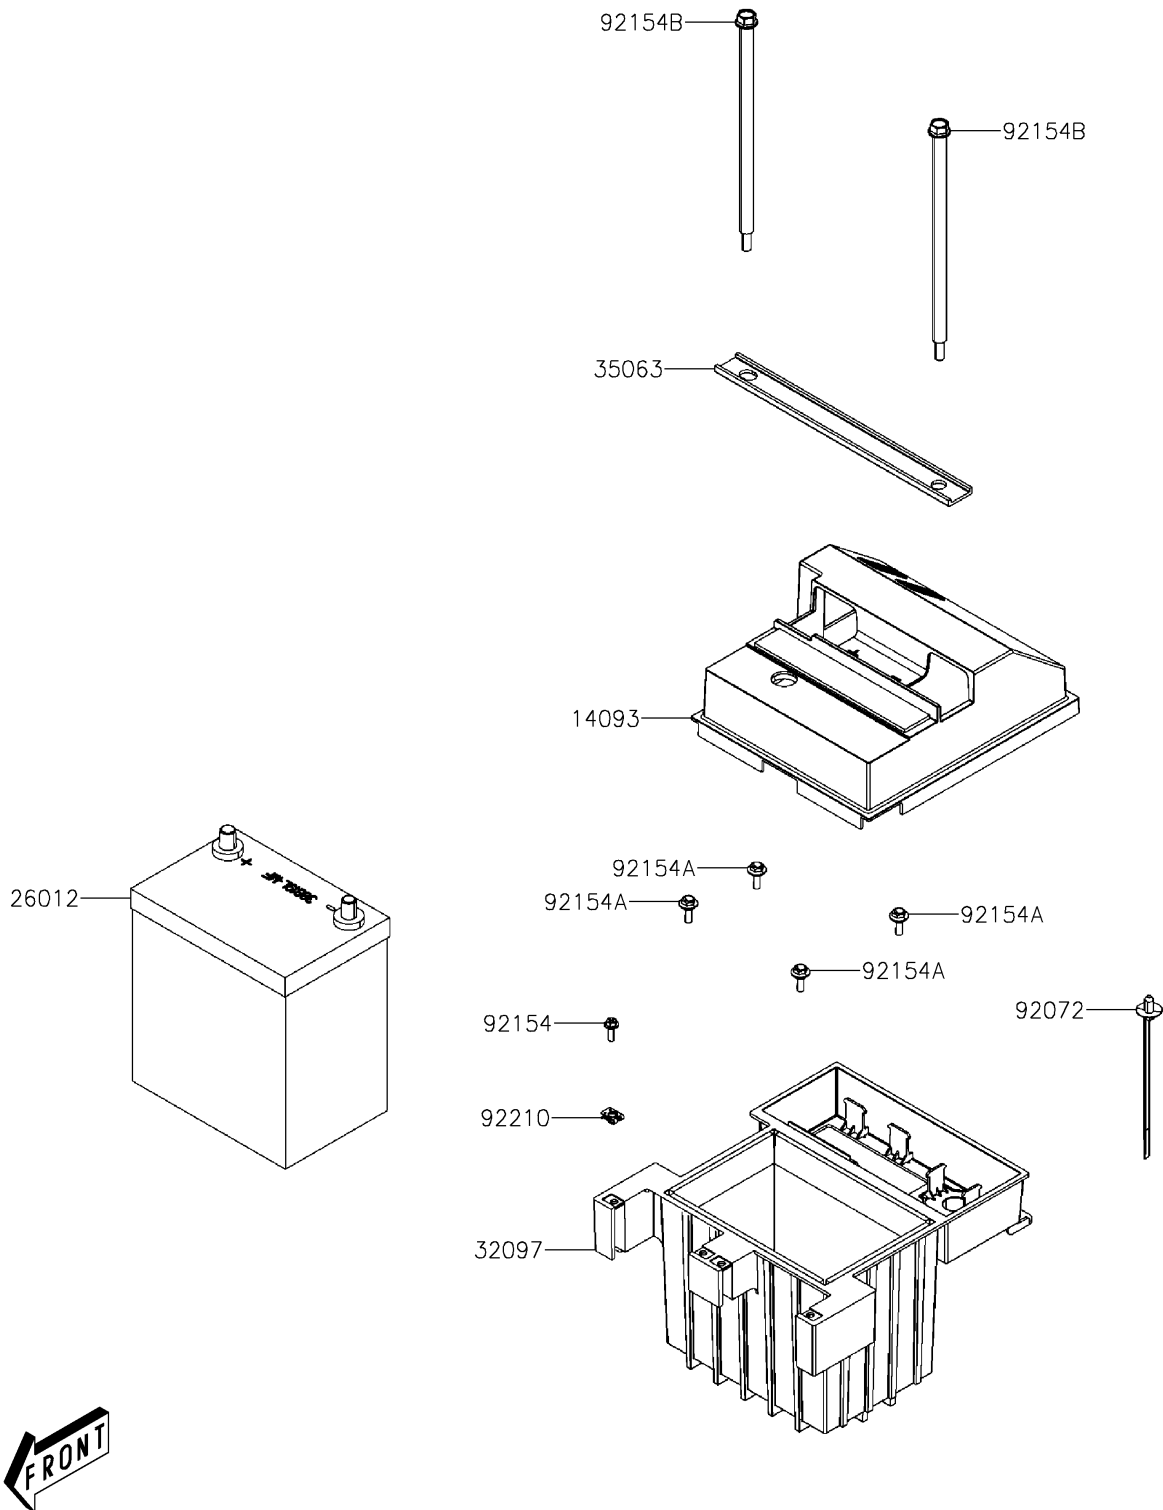

2024 Mule PRO-MX

PARTS DIAGRAM

Battery

F2761

2024 Mule PRO-MX

PARTS LIST

Battery

ITEM NAME

PART NUMBER

QUANTITY
