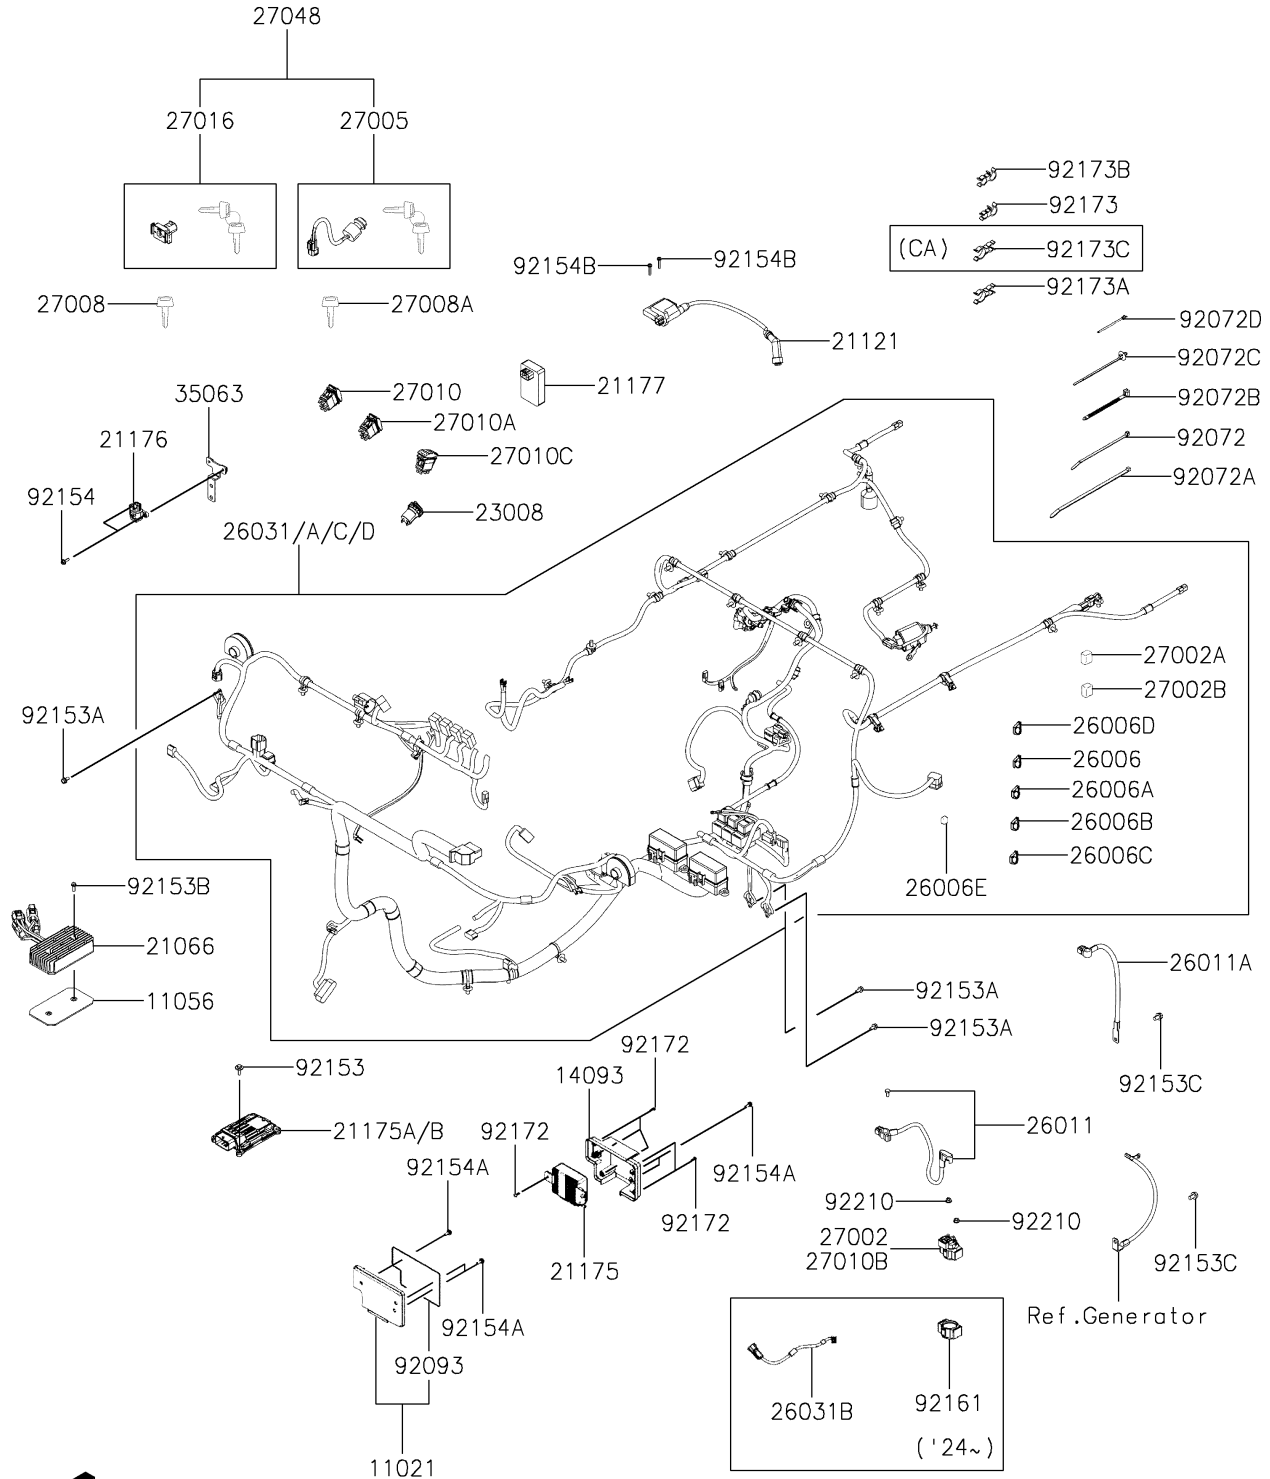

2023 Mule PRO-MX™

PARTS DIAGRAM

Chassis Electrical Equipment

F2760

2023 Mule PRO-MX™

PARTS LIST

Chassis Electrical Equipment

ITEM NAME

PART NUMBER

QUANTITY
