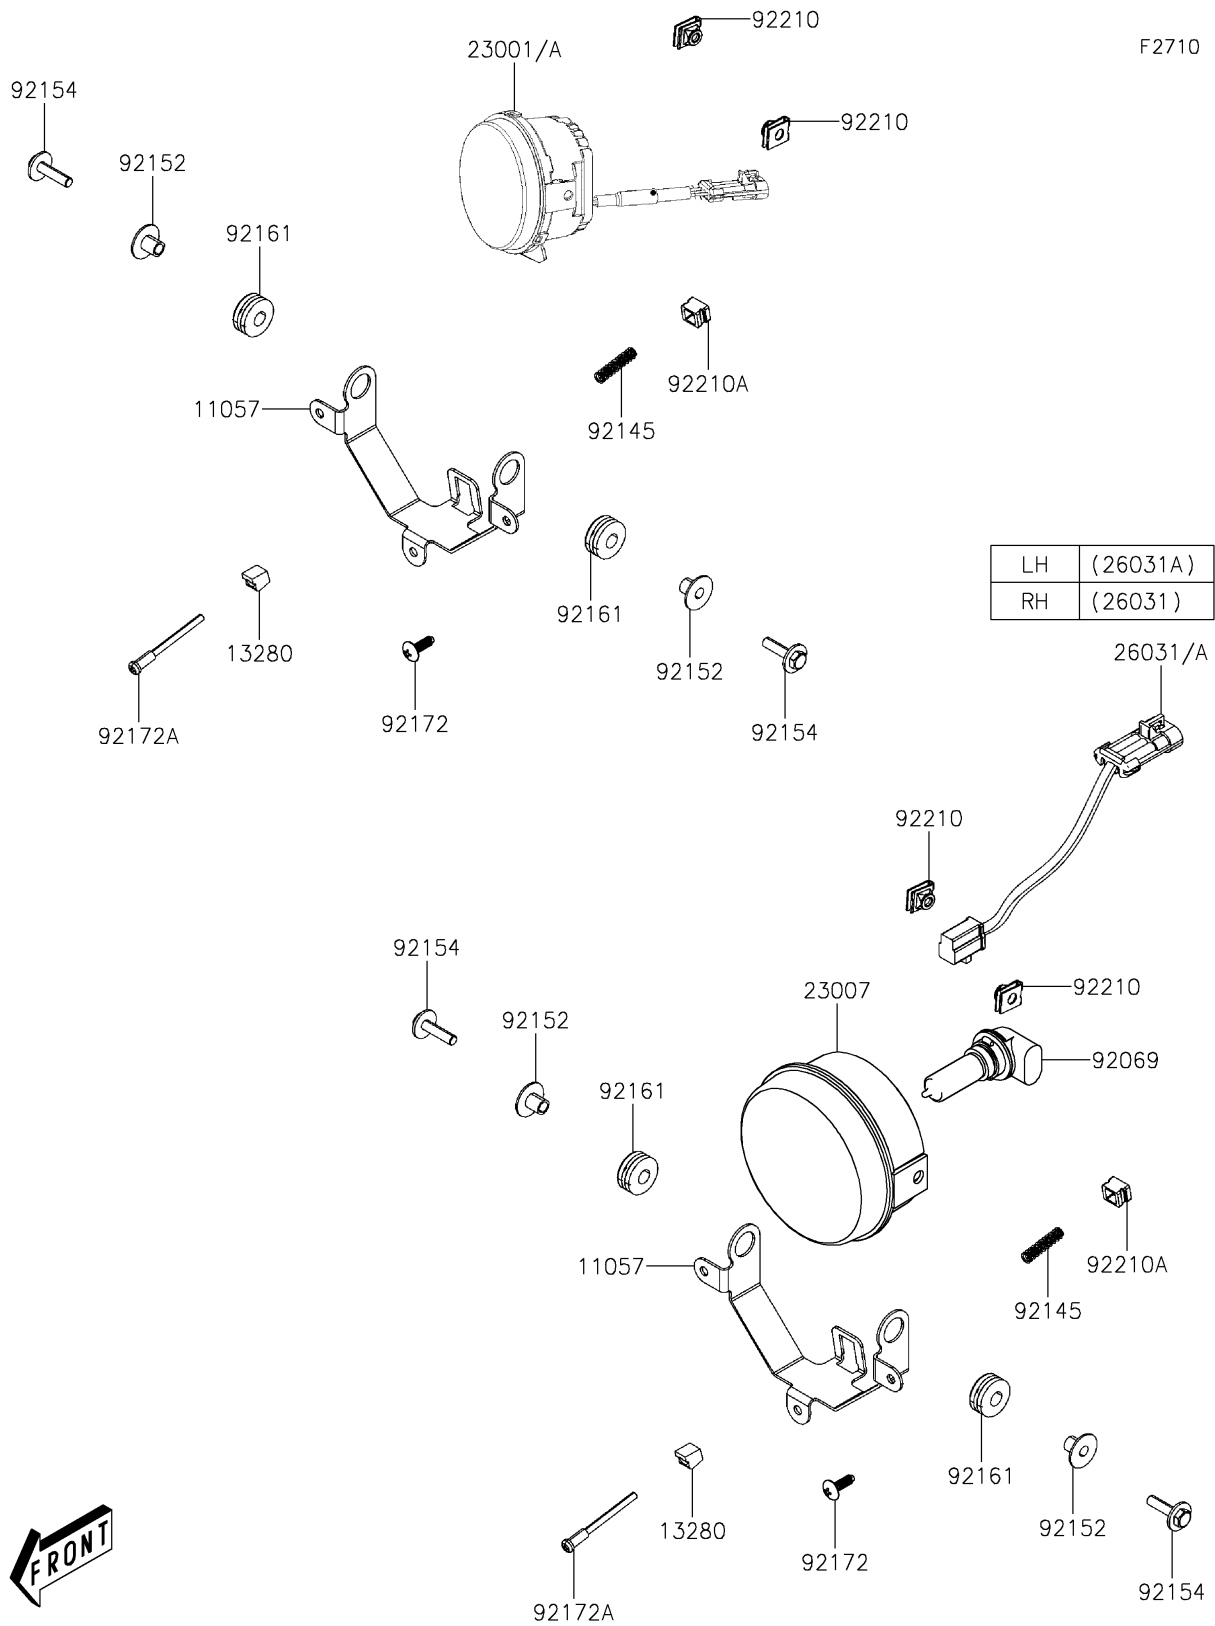

2024 Mule PRO-MX

PARTS DIAGRAM

Headlight(s)

2024 Mule PRO-MX

PARTS LIST

Headlight(s)

ITEM NAME

PART NUMBER

QUANTITY
