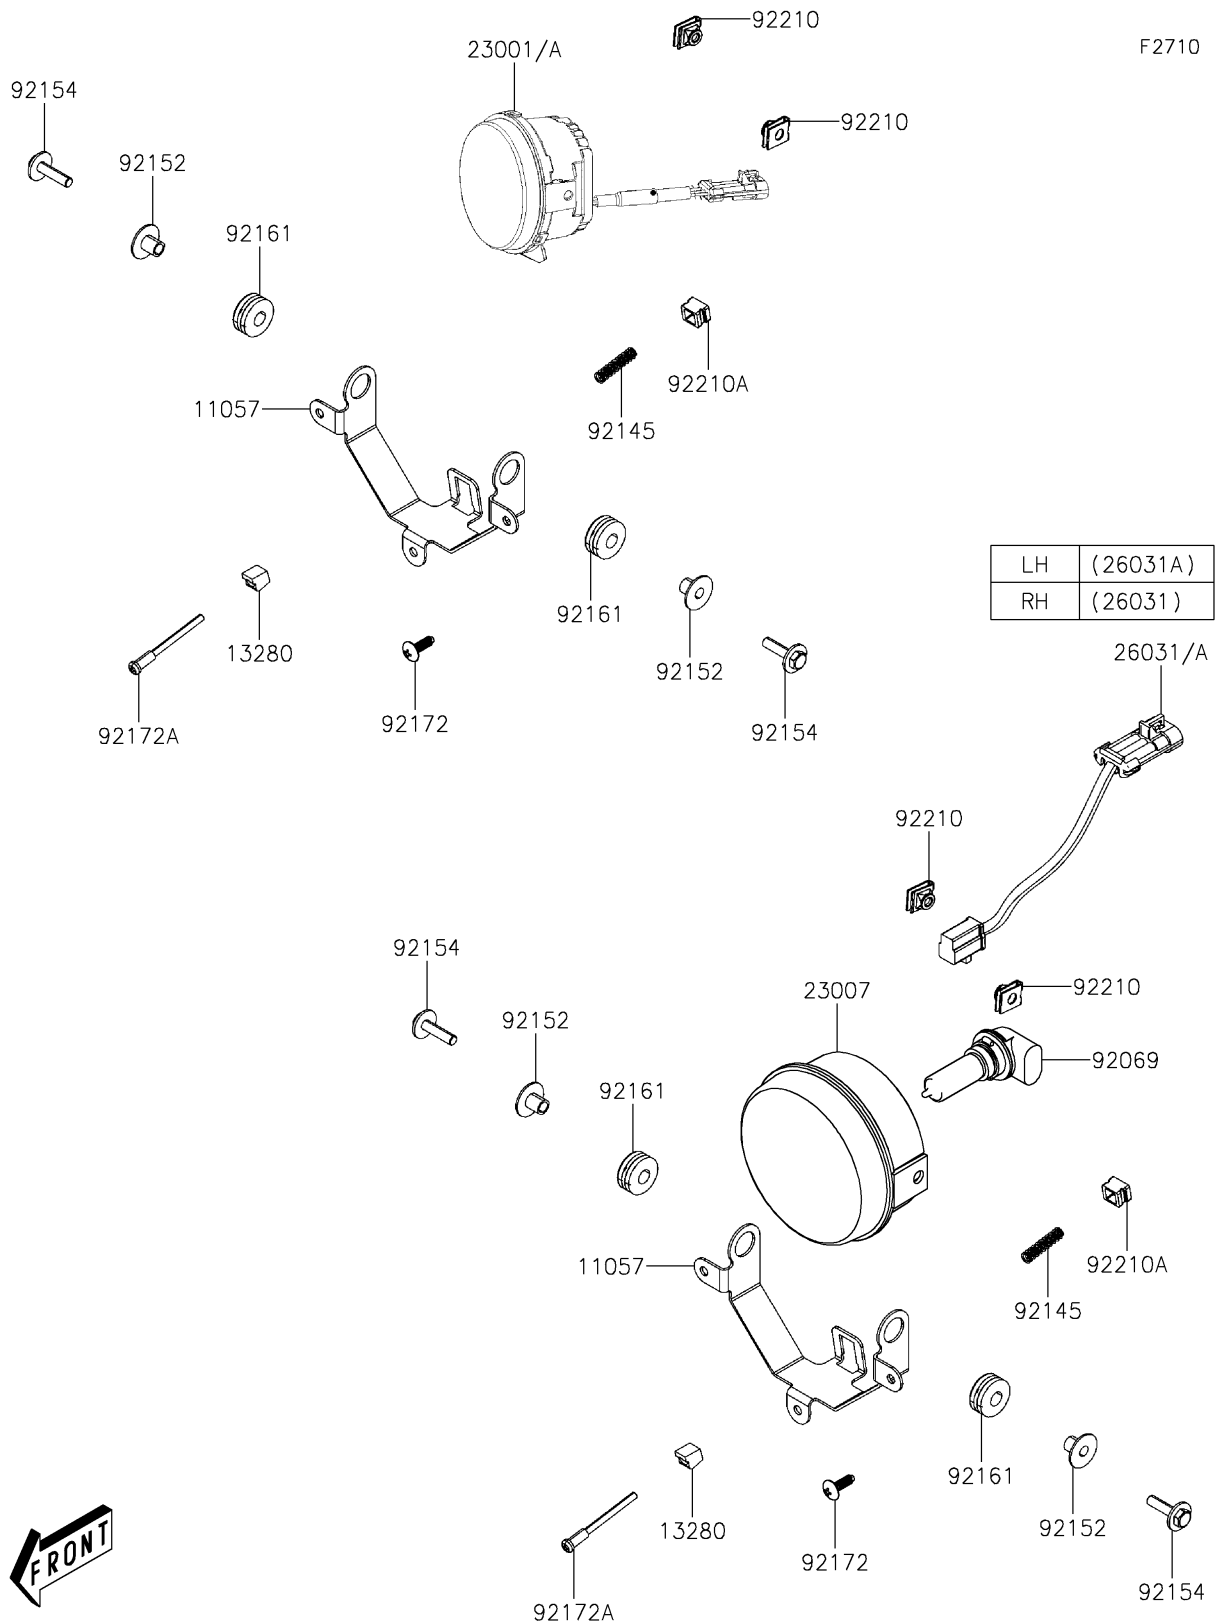

2024 MULE PRO-MX™ SE

PARTS DIAGRAM

Headlight(s)

2024 MULE PRO-MX™ SE

PARTS LIST

Headlight(s)

ITEM NAME	PART NUMBER	QUANTITY
BRACKET,HEAD LIGHT (Ref # 11057)	11057-Y004	4
HOLDER,ADJUSTER LIGHT (Ref # 13280)	13280-Y019	4
LAMP-ASSY-HEAD,LED (Ref # 23001A)	23001-Y004	2
LENS-COMP,HEAD LAMP (Ref # 23007)	23007-0096	2
HARNESS,SUB,HEAD LIGHT,RH (Ref # 26031)	26031-Y018	1
HARNESS,SUB,HEAD LIGHT,LH (Ref # 26031A)	26031-Y019	1
BULB,12V 35/35W (Ref # 92069)	92069-0019	2
SPRING,ADJUSTER LIGHT (Ref # 92145)	92145-Y062	4
COLLAR,HEAD LIGHT (Ref # 92152)	92152-Y064	8
BOLT,6X25 (Ref # 92154)	92154-Y099	8
DAMPER (Ref # 92161)	92161-Y043	8
SCREW,TAPPING,5X16 (Ref # 92172)	92172-Y020	12
SCREW,PAN,4X58 (Ref # 92172A)	92172-Y080	4
NUT,6MM (Ref # 92210)	92210-Y089	8
NUT,4MM (Ref # 92210A)	92210-Y095	4