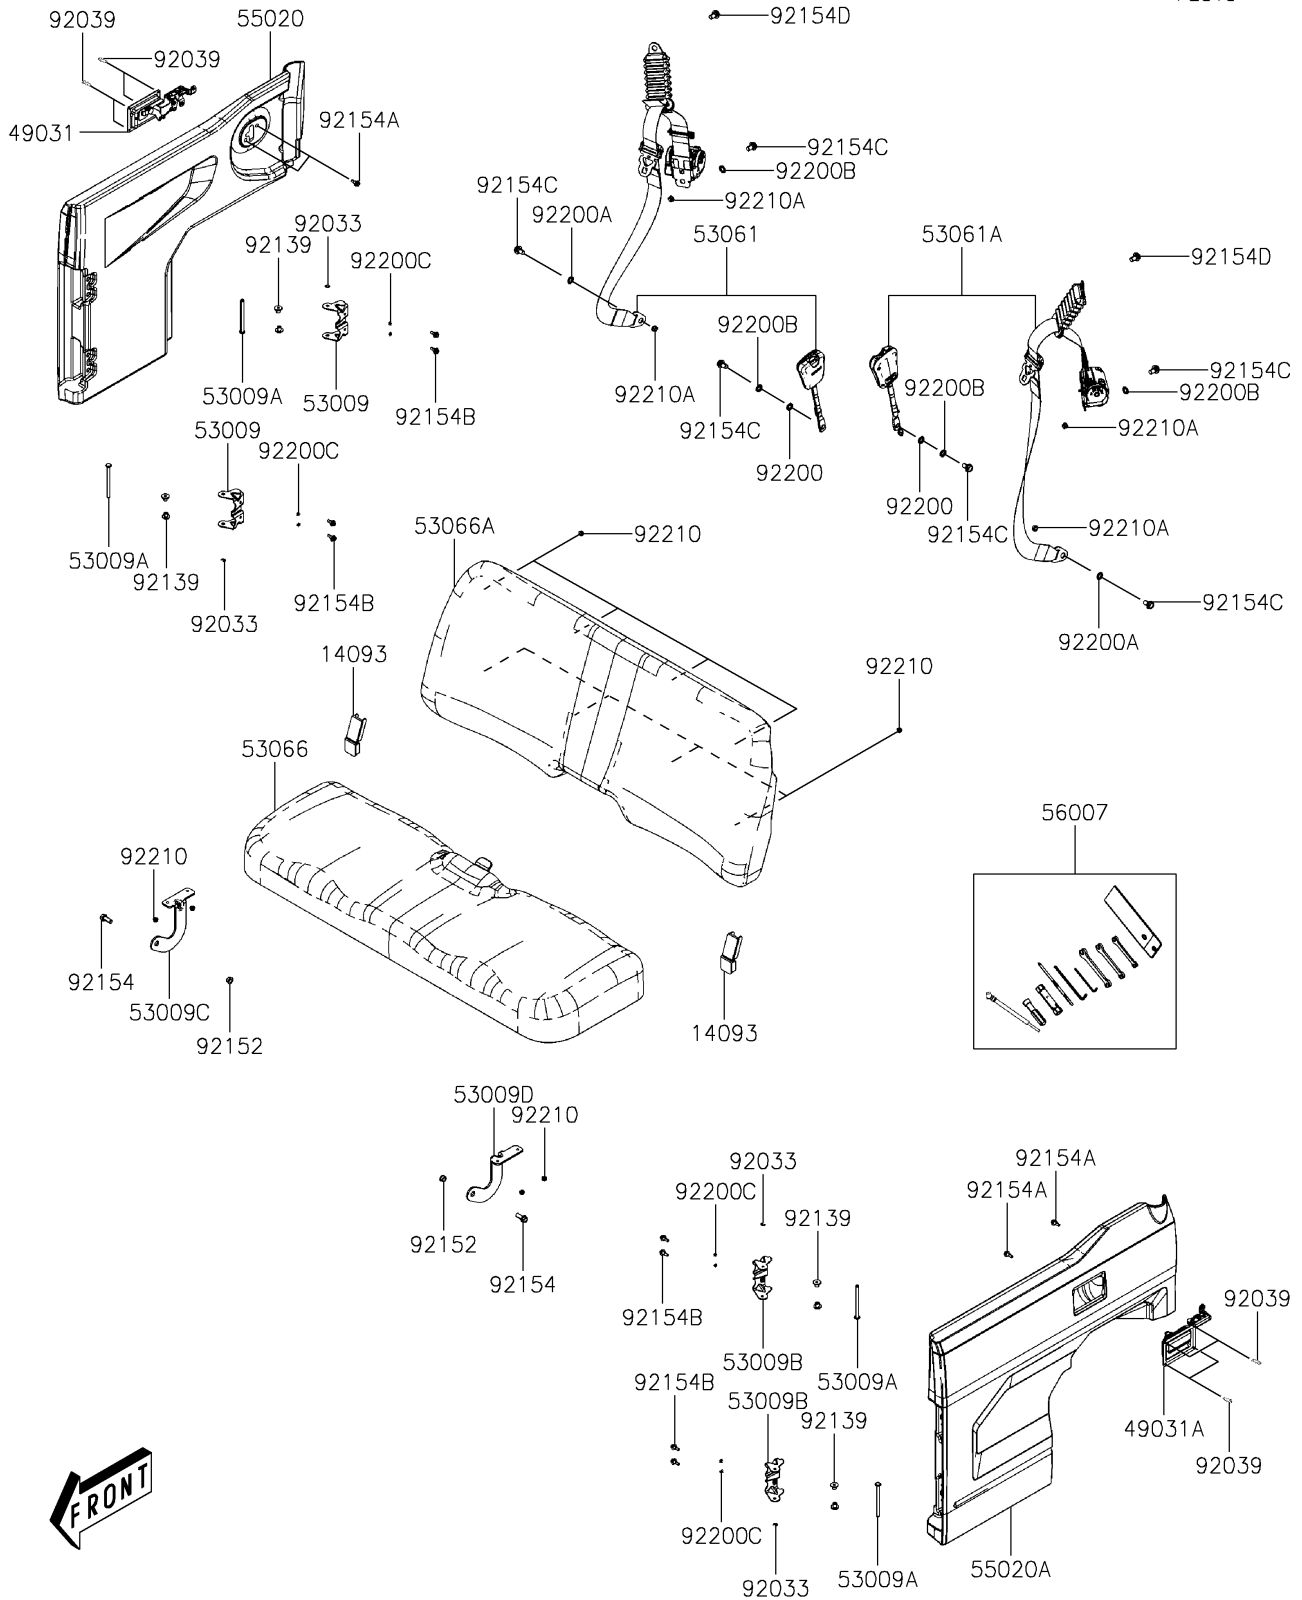

2026 Mule PRO-MX

PARTS DIAGRAM

Seat

F2510

2026 Mule PRO-MX

PARTS LIST

Seat

ITEM NAME

PART NUMBER

QUANTITY
