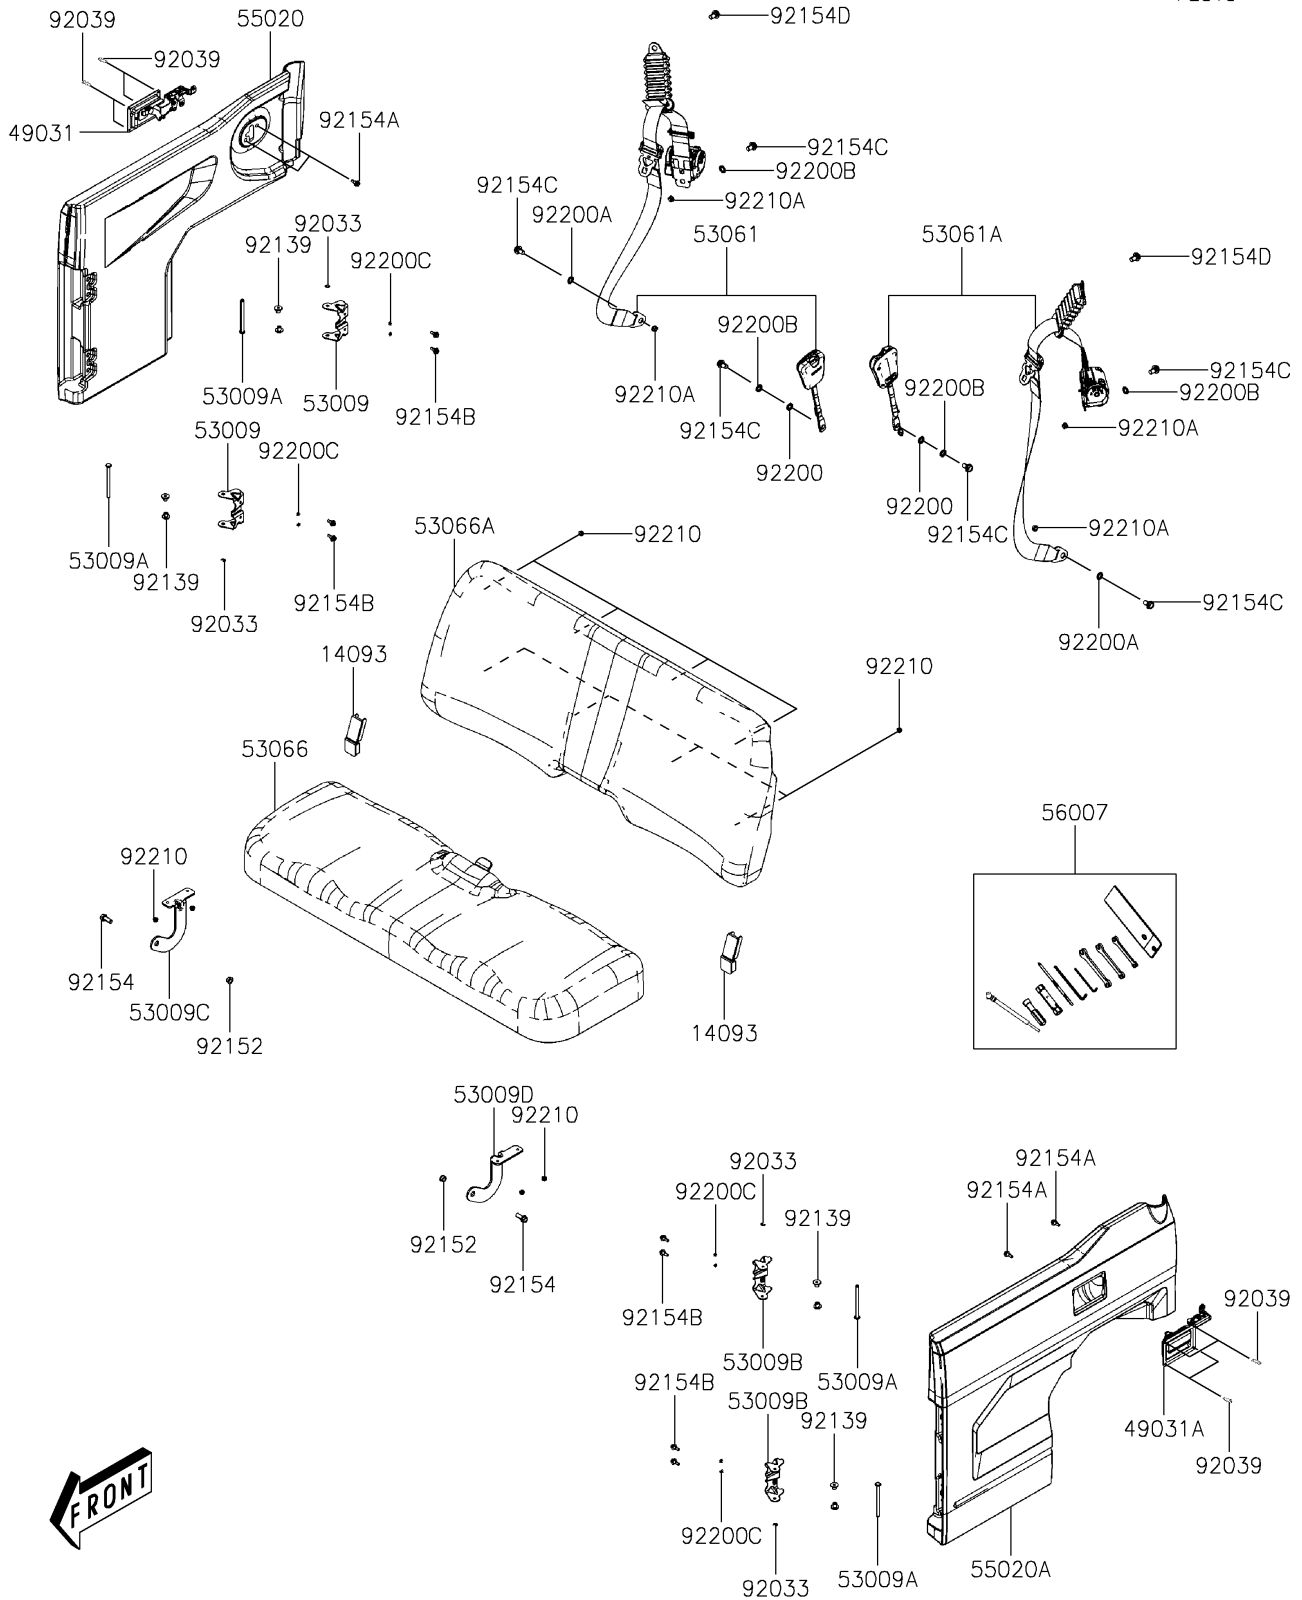

2024 Mule PRO-MX

PARTS DIAGRAM

Seat

F2510

2024 Mule PRO-MX

PARTS LIST

Seat

ITEM NAME

PART NUMBER

QUANTITY
