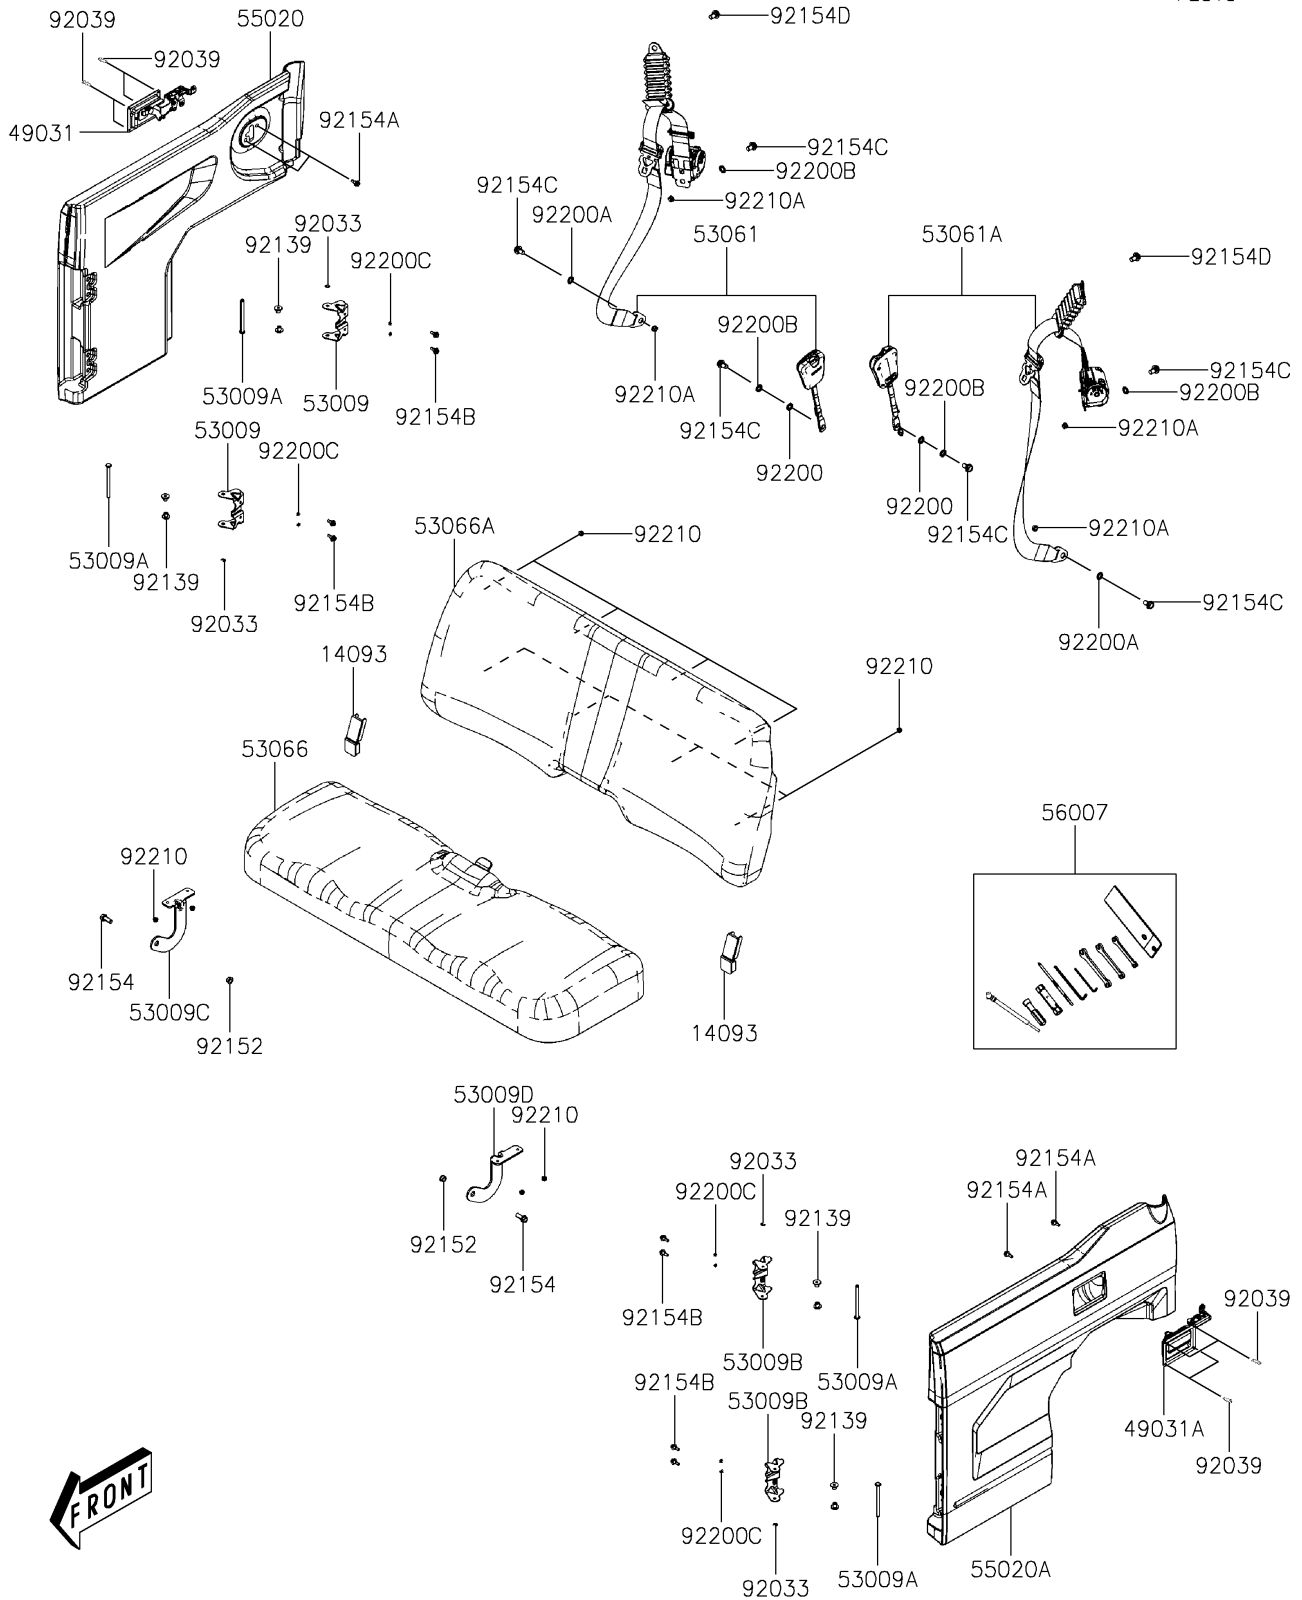

2023 Mule PRO-MX™

PARTS DIAGRAM

Seat

F2510

2023 Mule PRO-MX™

PARTS LIST

Seat

ITEM NAME

PART NUMBER

QUANTITY
