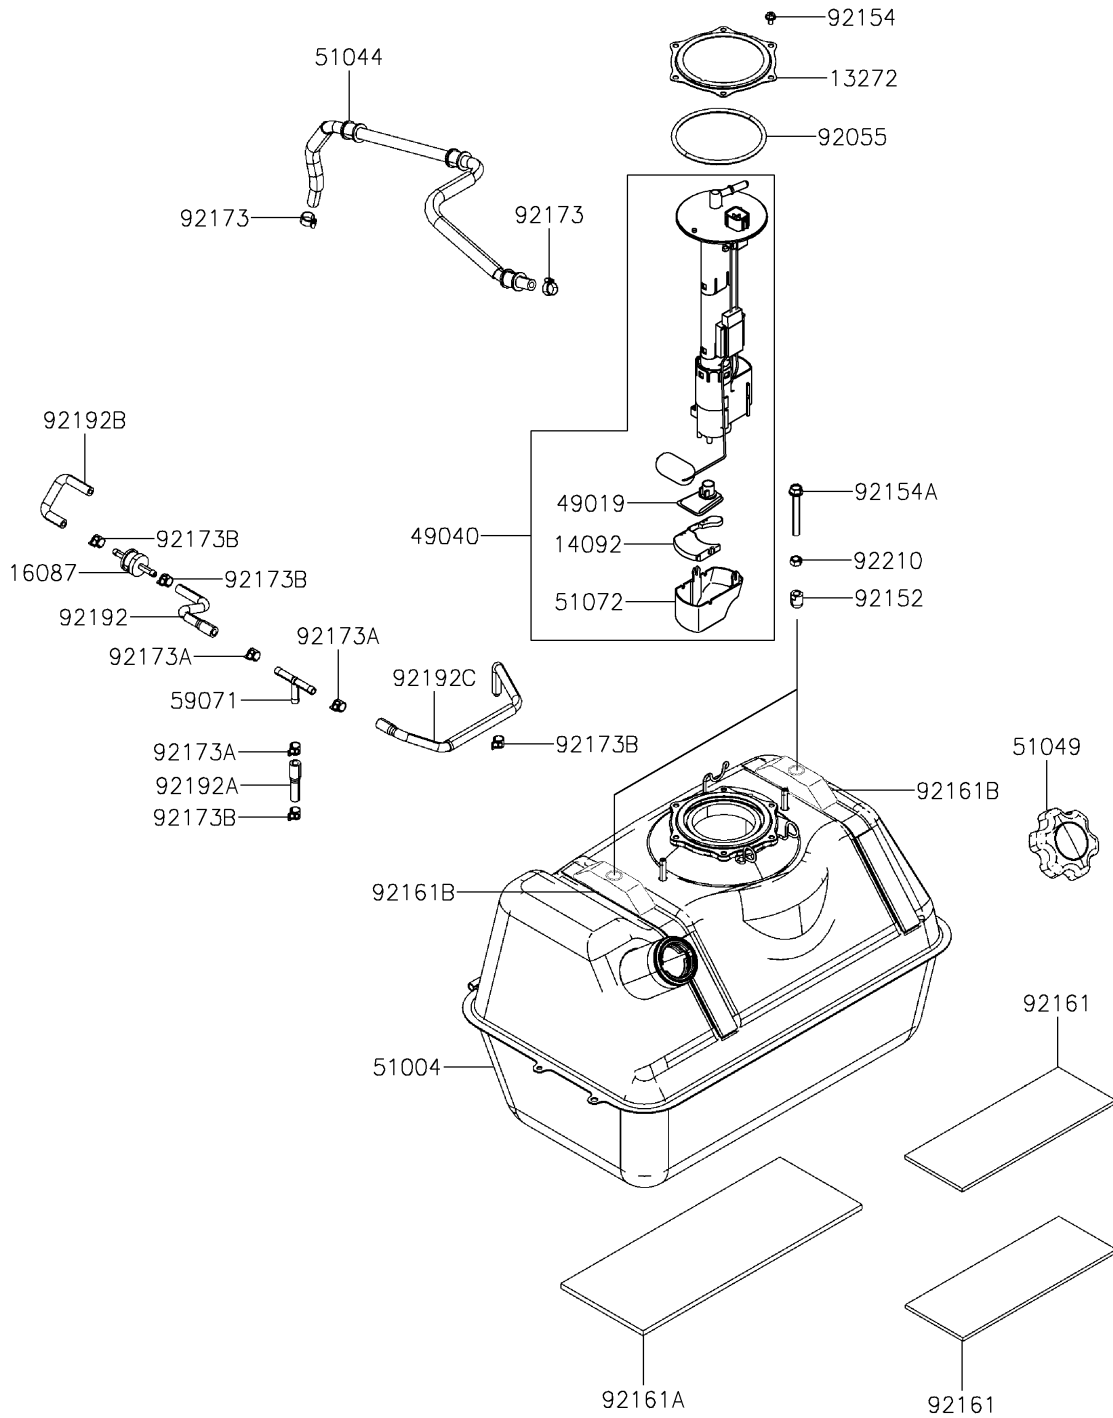

2026 Mule PRO-MX

PARTS DIAGRAM

Fuel Tank

F2410

2026 Mule PRO-MX

PARTS LIST

Fuel Tank

ITEM NAME

PART NUMBER

QUANTITY
