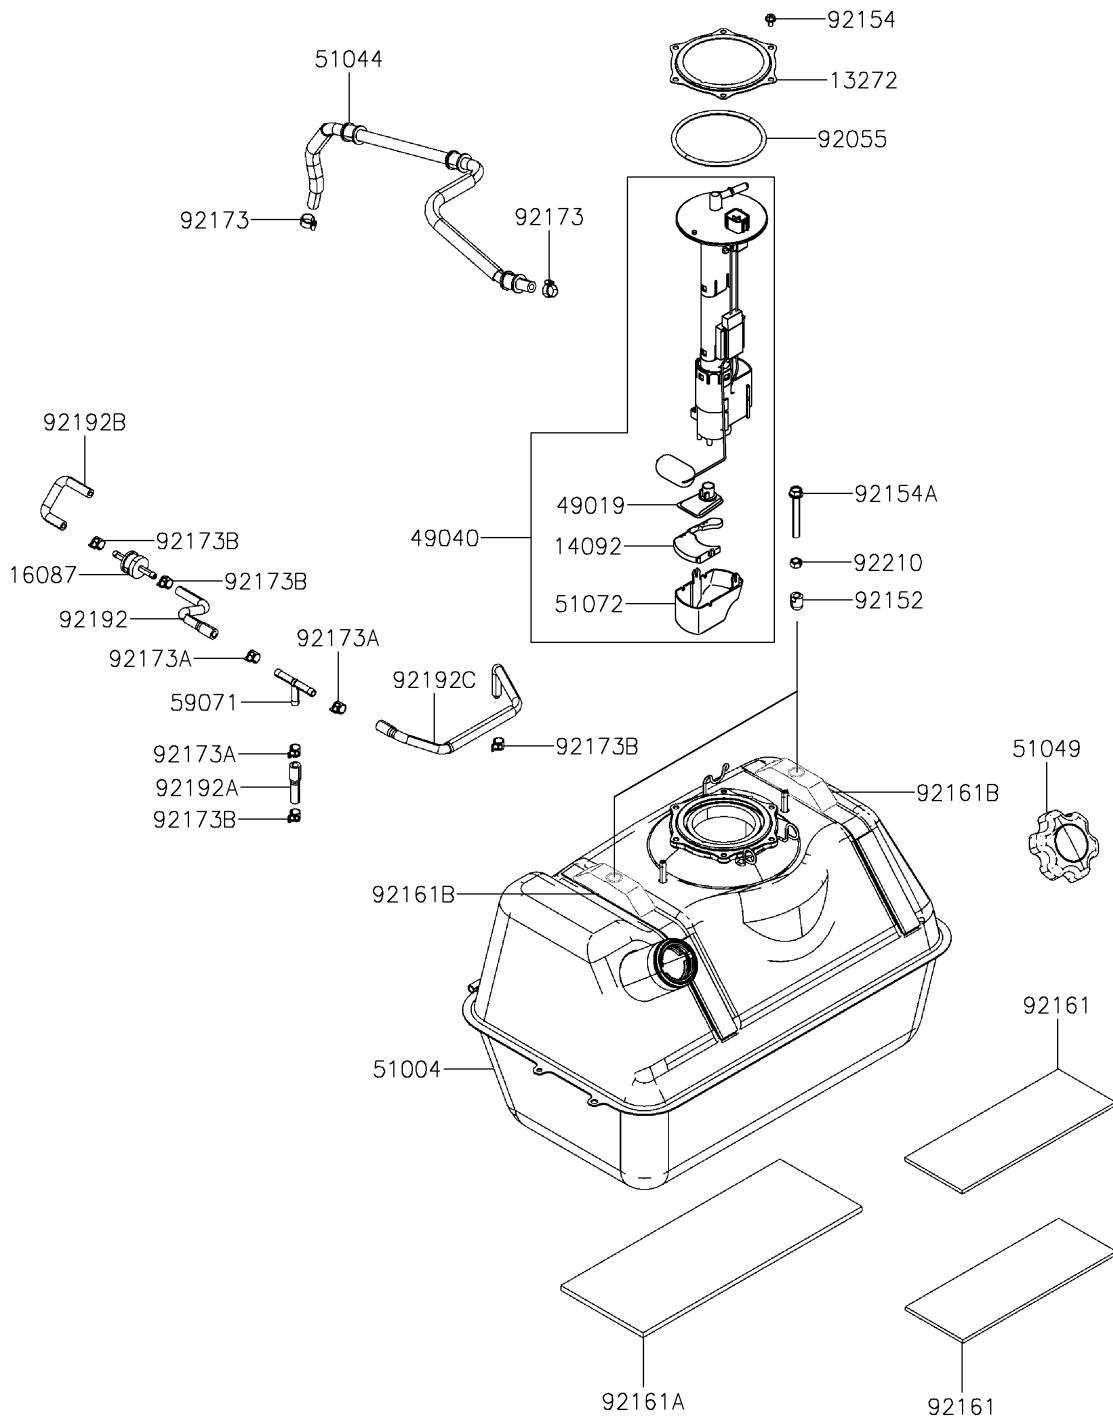

2022 MULE PRO-MX™ SE

PARTS DIAGRAM

Fuel Tank

F2410

2022 MULE PRO-MX™ SE

PARTS LIST

Fuel Tank

ITEM NAME

PART NUMBER

QUANTITY
