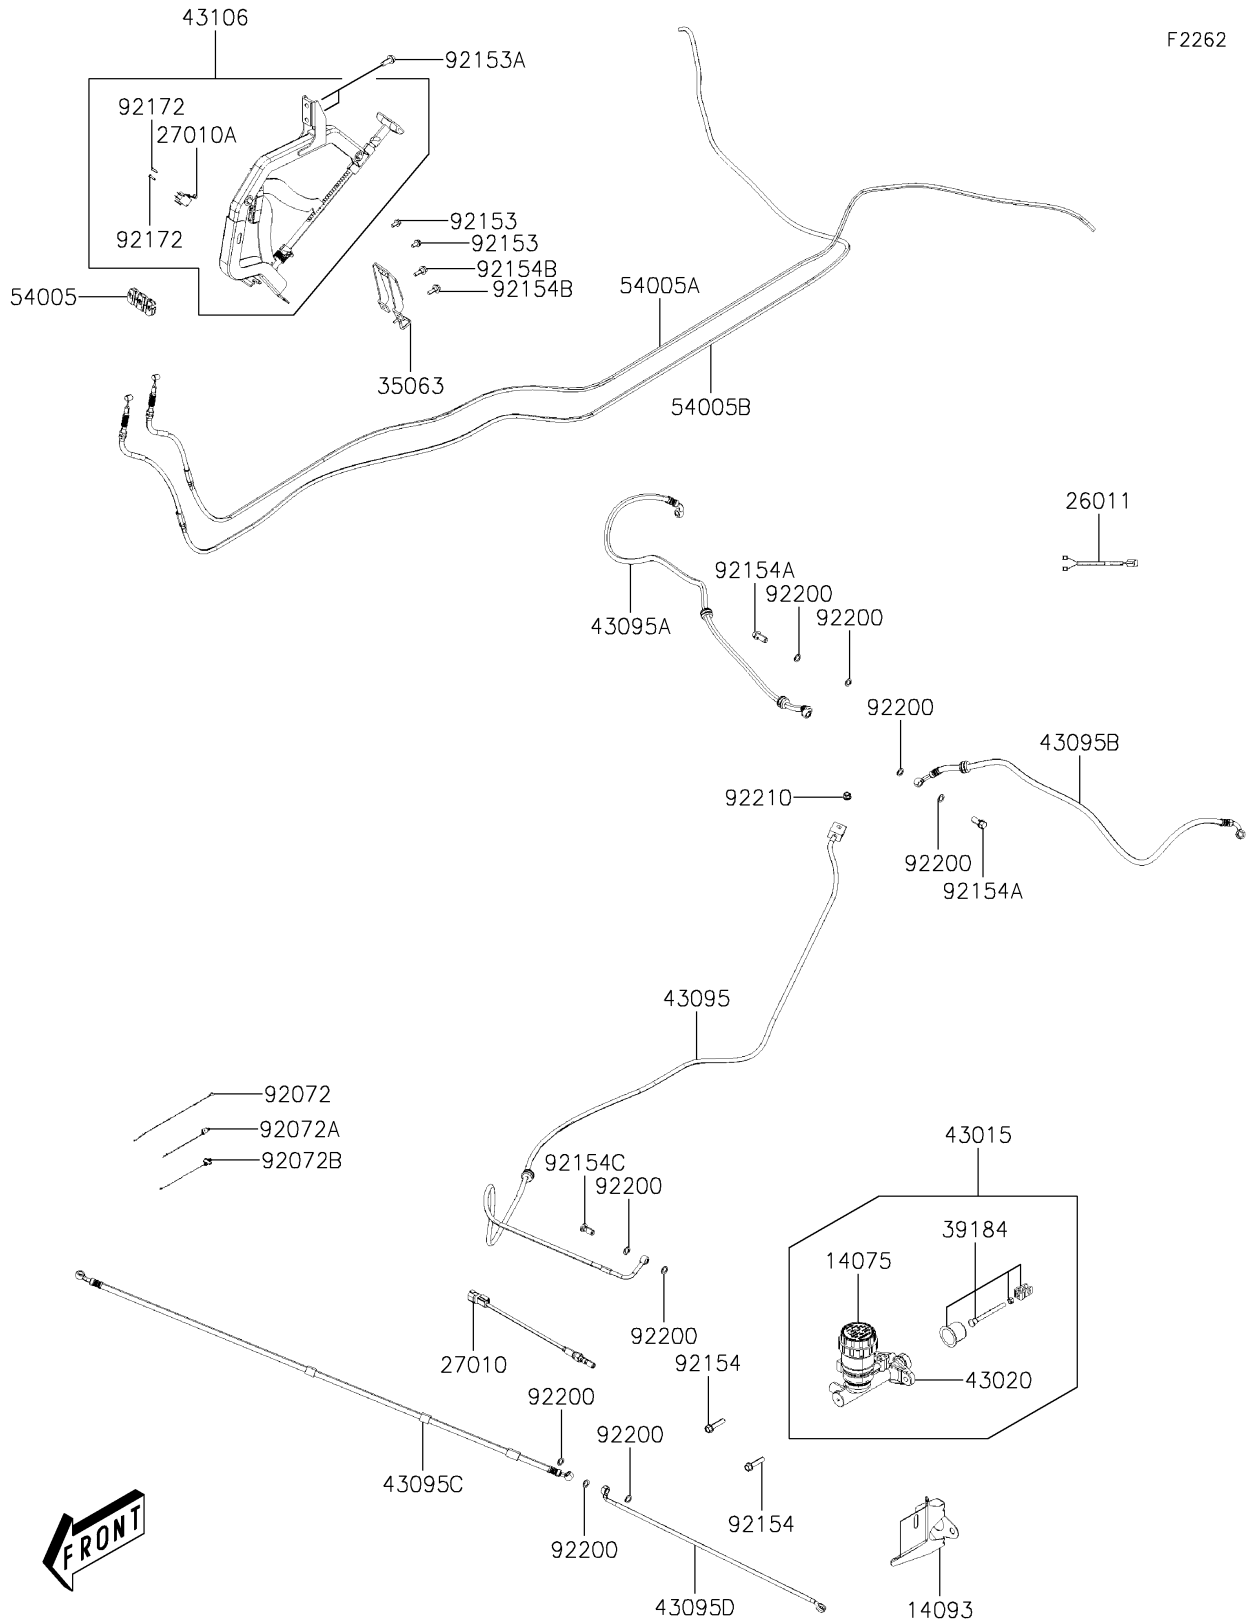

2026 MULE PRO-MX™ SE

PARTS DIAGRAM

Brake Piping

2026 MULE PRO-MX™ SE

PARTS LIST

Brake Piping

ITEM NAME	PART NUMBER	QUANTITY
CAP-ASSY (Ref # 14075)	14075-Y007	1
COVER,MASTER CYLINDER (Ref # 14093)	14093-Y008	1
WIRE-LEAD,PARKING SW (Ref # 26011)	26011-Y014	1
SWITCH,BRAKE PRESSURE (Ref # 27010)	27010-Y016	1
SWITCH (Ref # 27010A)	27010-Y017	1
STAY,PARKING BRAKE ASSY (Ref # 35063)	35063-Y042	1
BRACKET-ASSY (Ref # 39184)	39184-Y001	1
CYLINDER-ASSY-MASTER (Ref # 43015)	43015-Y007	1
PISTON-COMP-BRAKE (Ref # 43020)	43020-Y004	1
HOSE-BRAKE,RR (Ref # 43095)	43095-Y019	1
HOSE-BRAKE,RR,RH (Ref # 43095A)	43095-Y020	1
HOSE-BRAKE,RR,LH (Ref # 43095B)	43095-Y021	1
HOSE-BRAKE,FR,RH (Ref # 43095C)	43095-Y022	1
HOSE-BRAKE,FR,LH (Ref # 43095D)	43095-Y023	1
LEVER-ASSY-PARKING BRAKE (Ref # 43106)	43106-Y001	1
CABLE-BRAKE,PARKING (Ref # 54005)	54005-Y003	1
CABLE-BRAKE,PARKING,RH (Ref # 54005A)	54005-Y004	1
CABLE-BRAKE,PARKING,LH (Ref # 54005B)	54005-Y005	1
BAND (Ref # 92072)	92072-Y011	2
BAND (Ref # 92072A)	92072-Y020	2
BAND (Ref # 92072B)	92072-Y021	2
BOLT,FLANGE,6X12 (Ref # 92153)	92153-Y023	2
BOLT,FLANGE,8X20 (Ref # 92153A)	92153-Y033	2
BOLT,FLANGE,8X35 (Ref # 92154)	92154-Y021	2
BOLT,10X22 (Ref # 92154A)	92154-Y114	2
BOLT,6X20 (Ref # 92154B)	92154-Y179	2
BOLT,OIL (Ref # 92154C)	92154-Y184	1
SCREW (Ref # 92172)	92172-Y082	2
WASHER (Ref # 92200)	92200-Y015	9

2026 MULE PRO-MX™ SE

PARTS LIST

Brake Piping

ITEM NAME	PART NUMBER	QUANTITY
NUT,8MM (Ref # 92210)	92210-Y076	1