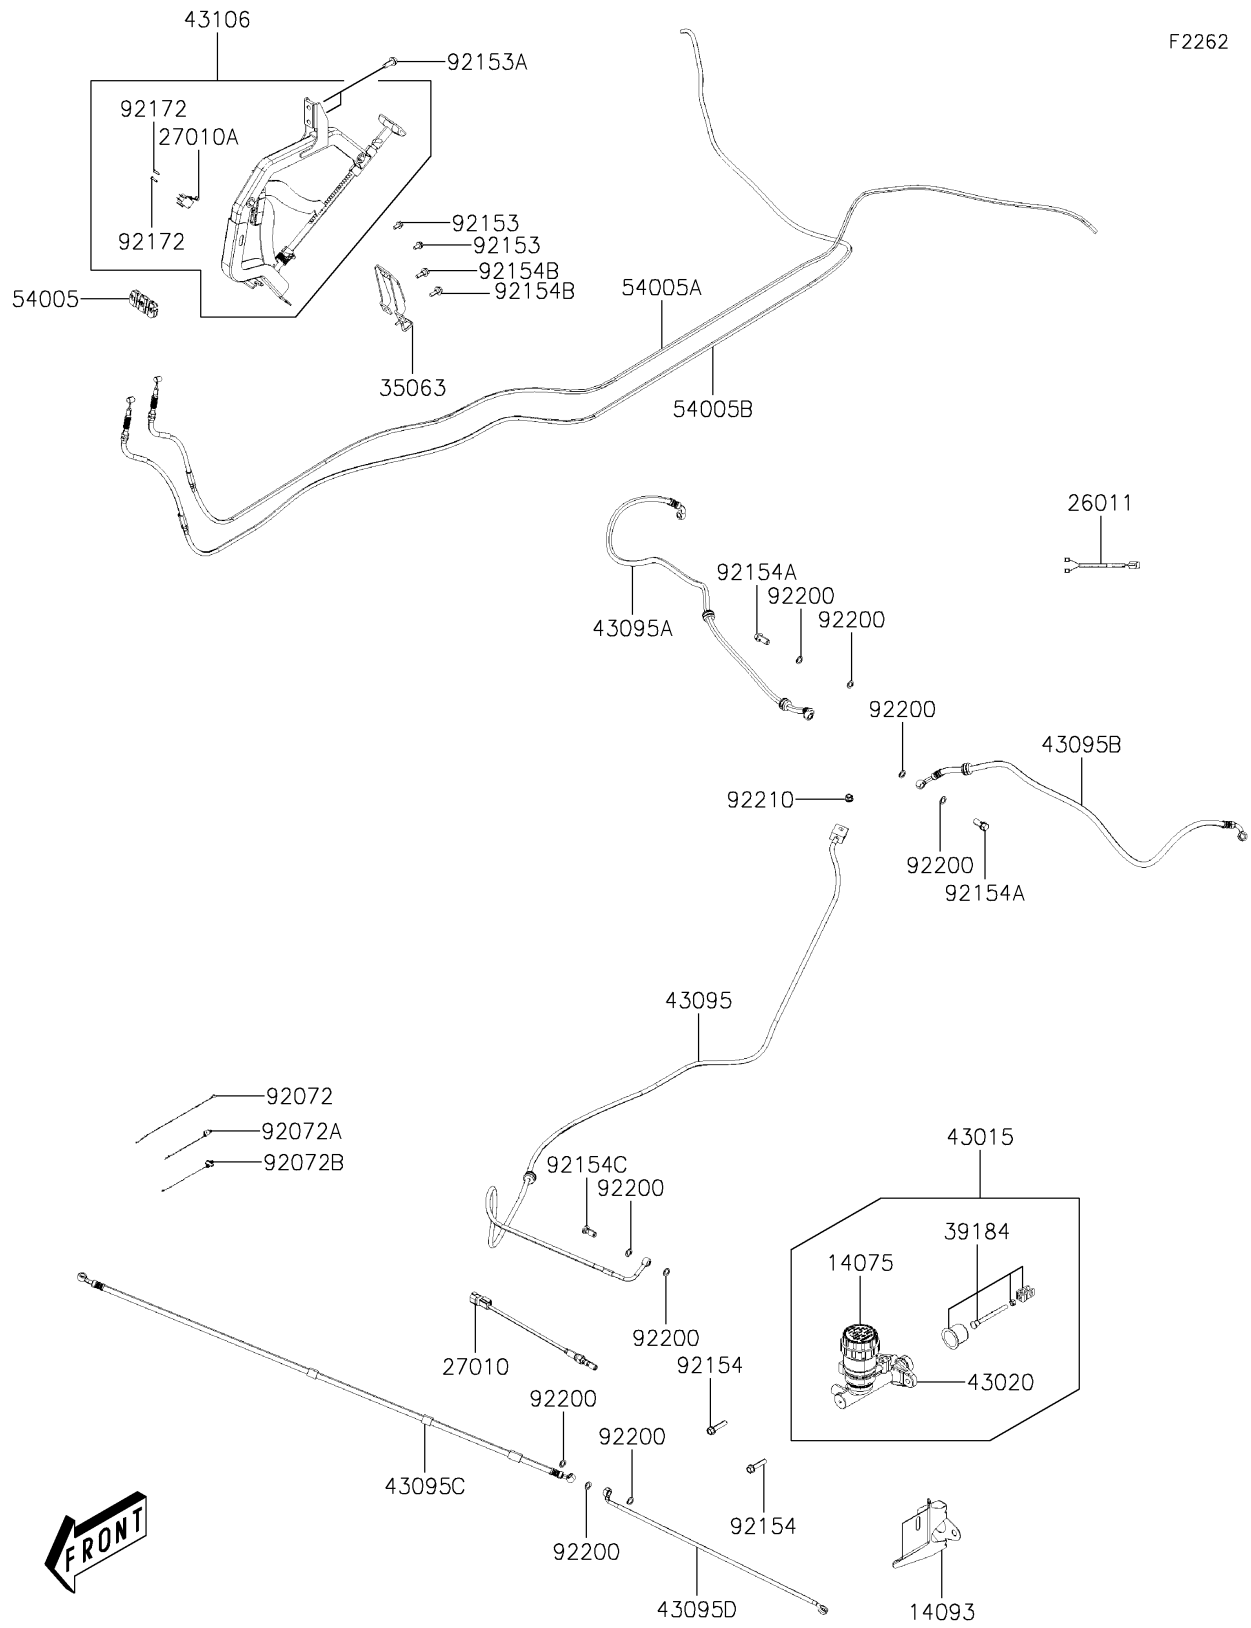

2026 Mule PRO-MX

PARTS DIAGRAM

Brake Piping

F2262

2026 Mule PRO-MX

PARTS LIST

Brake Piping

Kawasaki

Let the Good Times Roll®

ITEM NAME

PART NUMBER

QUANTITY
