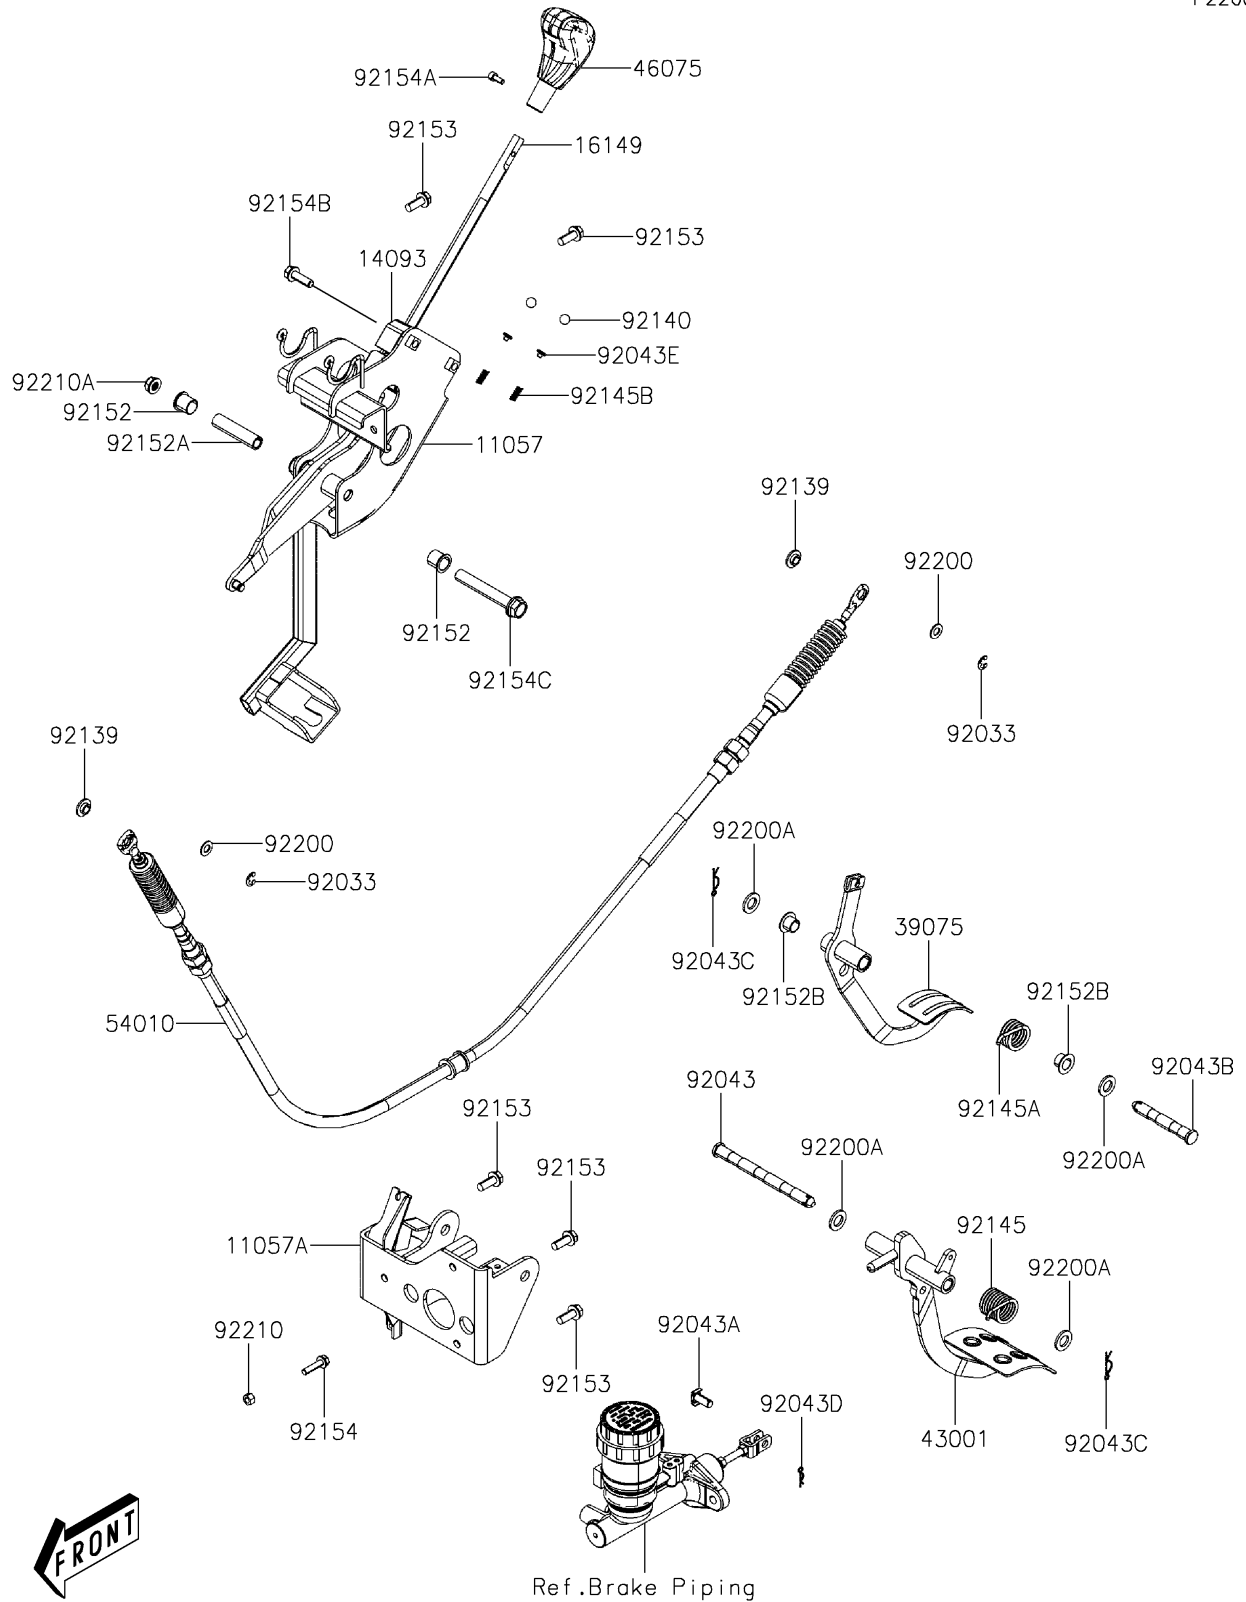

## PARTS DIAGRAM

### Brake Pedal/Throttle Lever

F2260

## PARTS LIST

### Brake Pedal/Throttle Lever

**ITEM NAME**

**PART NUMBER**

**QUANTITY**

---