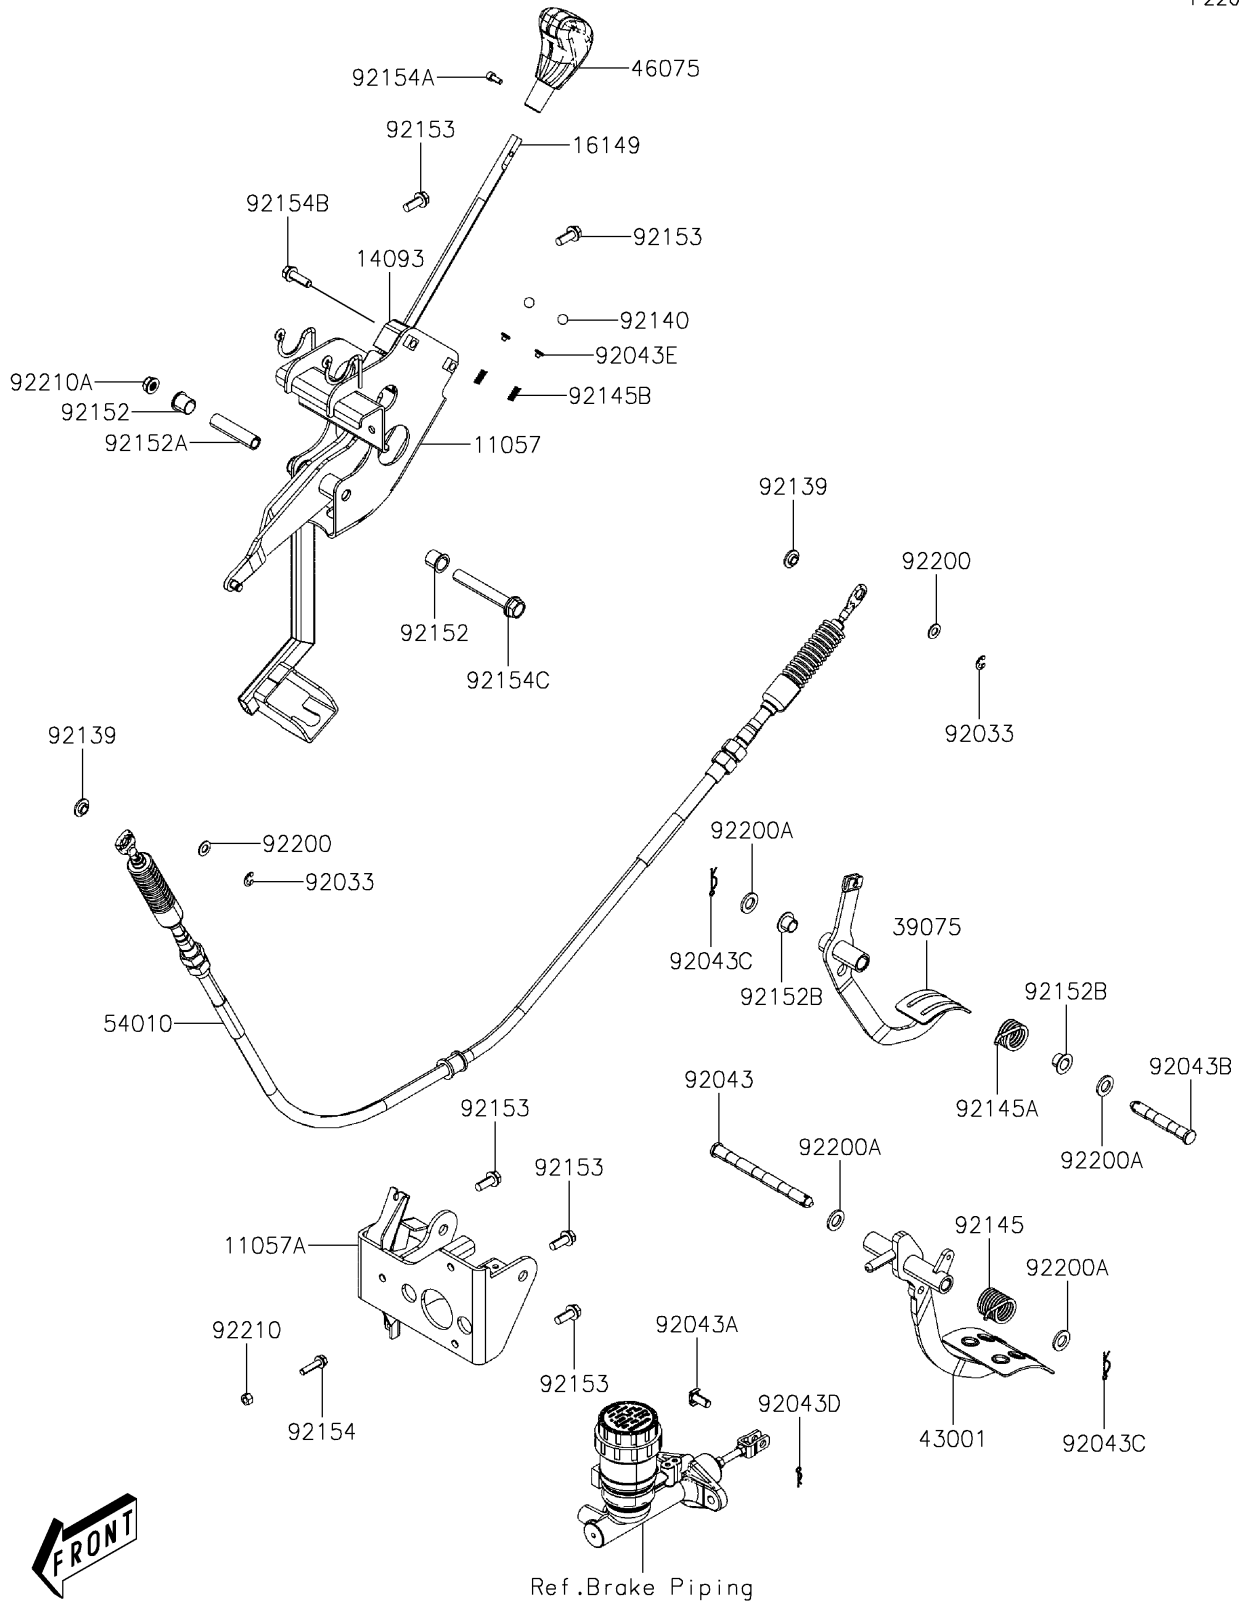

## PARTS DIAGRAM

### Brake Pedal/Throttle Lever

F2260

# 2025 MULE PRO-MX™ SE

## PARTS LIST

Brake Pedal/Throttle Lever

**ITEM NAME**

**PART NUMBER**

**QUANTITY**

---