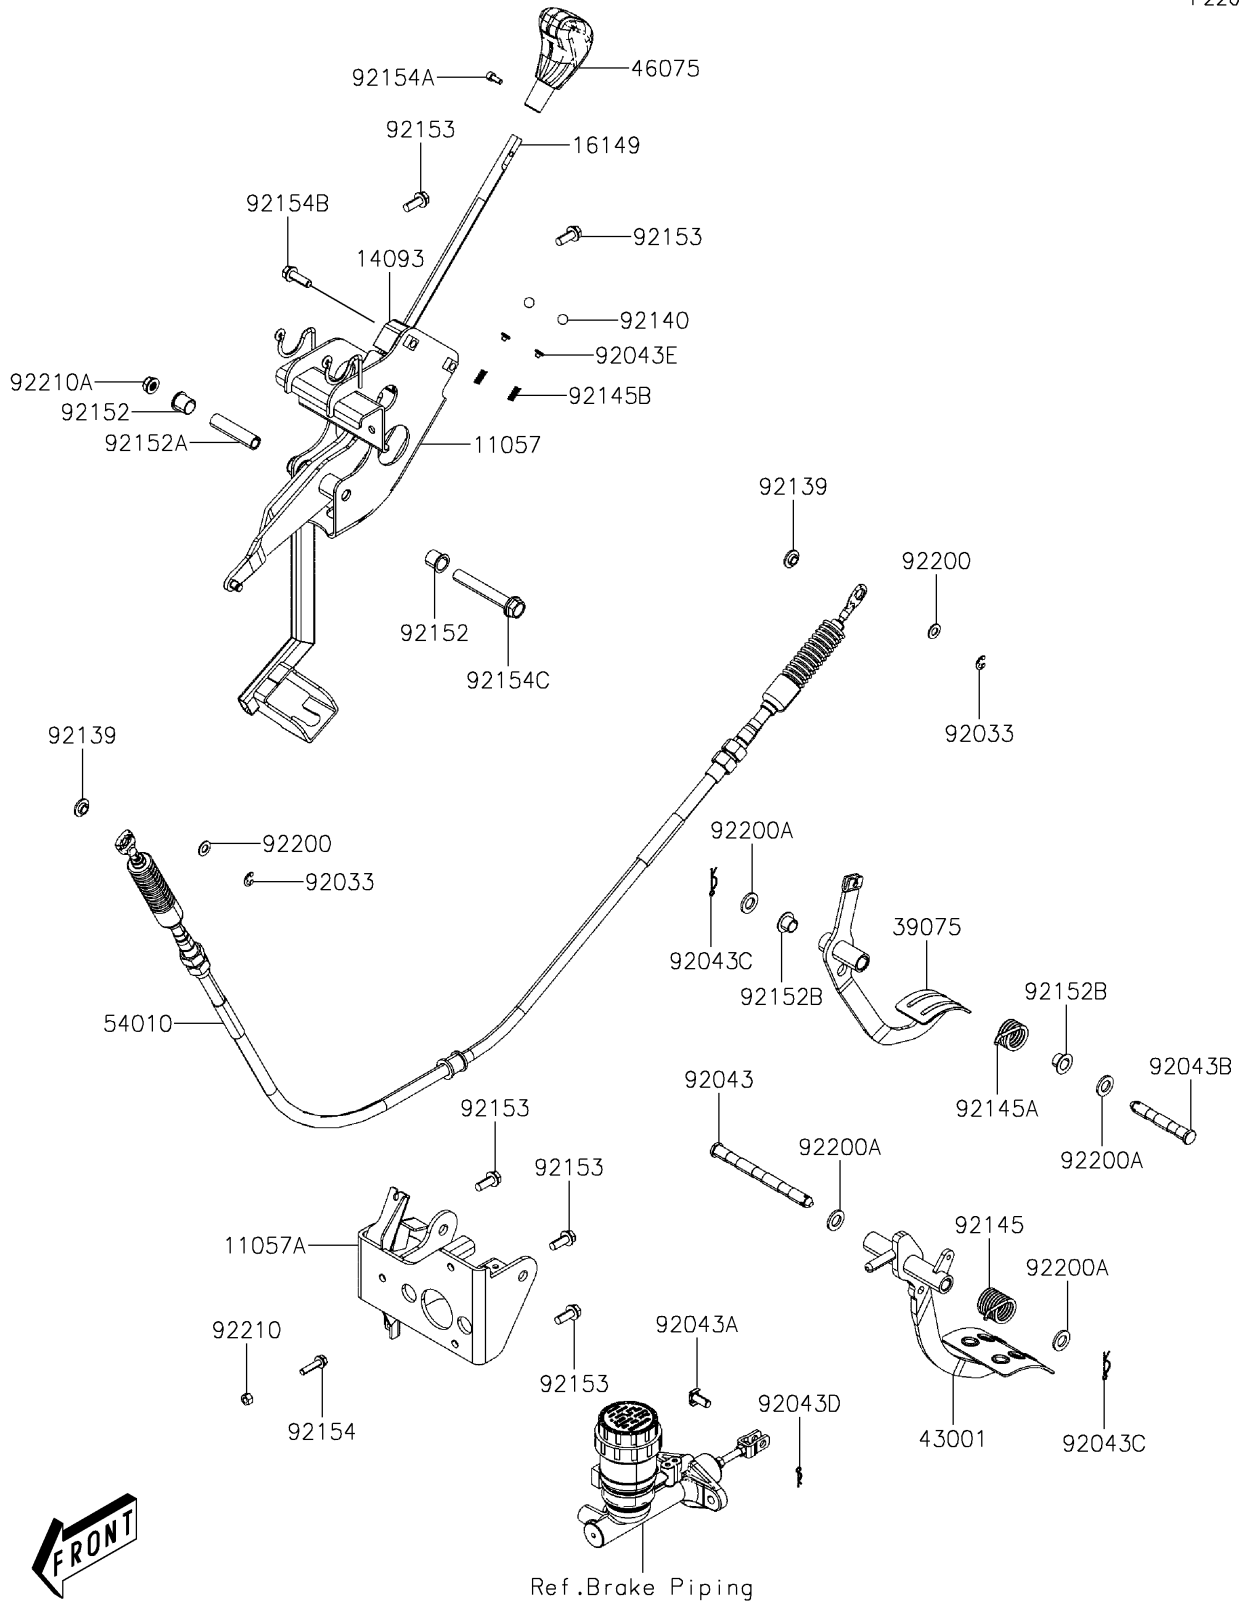

2024 Mule PRO-MX

PARTS DIAGRAM

Brake Pedal/Throttle Lever

F2260

2024 Mule PRO-MX

PARTS LIST

Brake Pedal/Throttle Lever

ITEM NAME

PART NUMBER

QUANTITY
