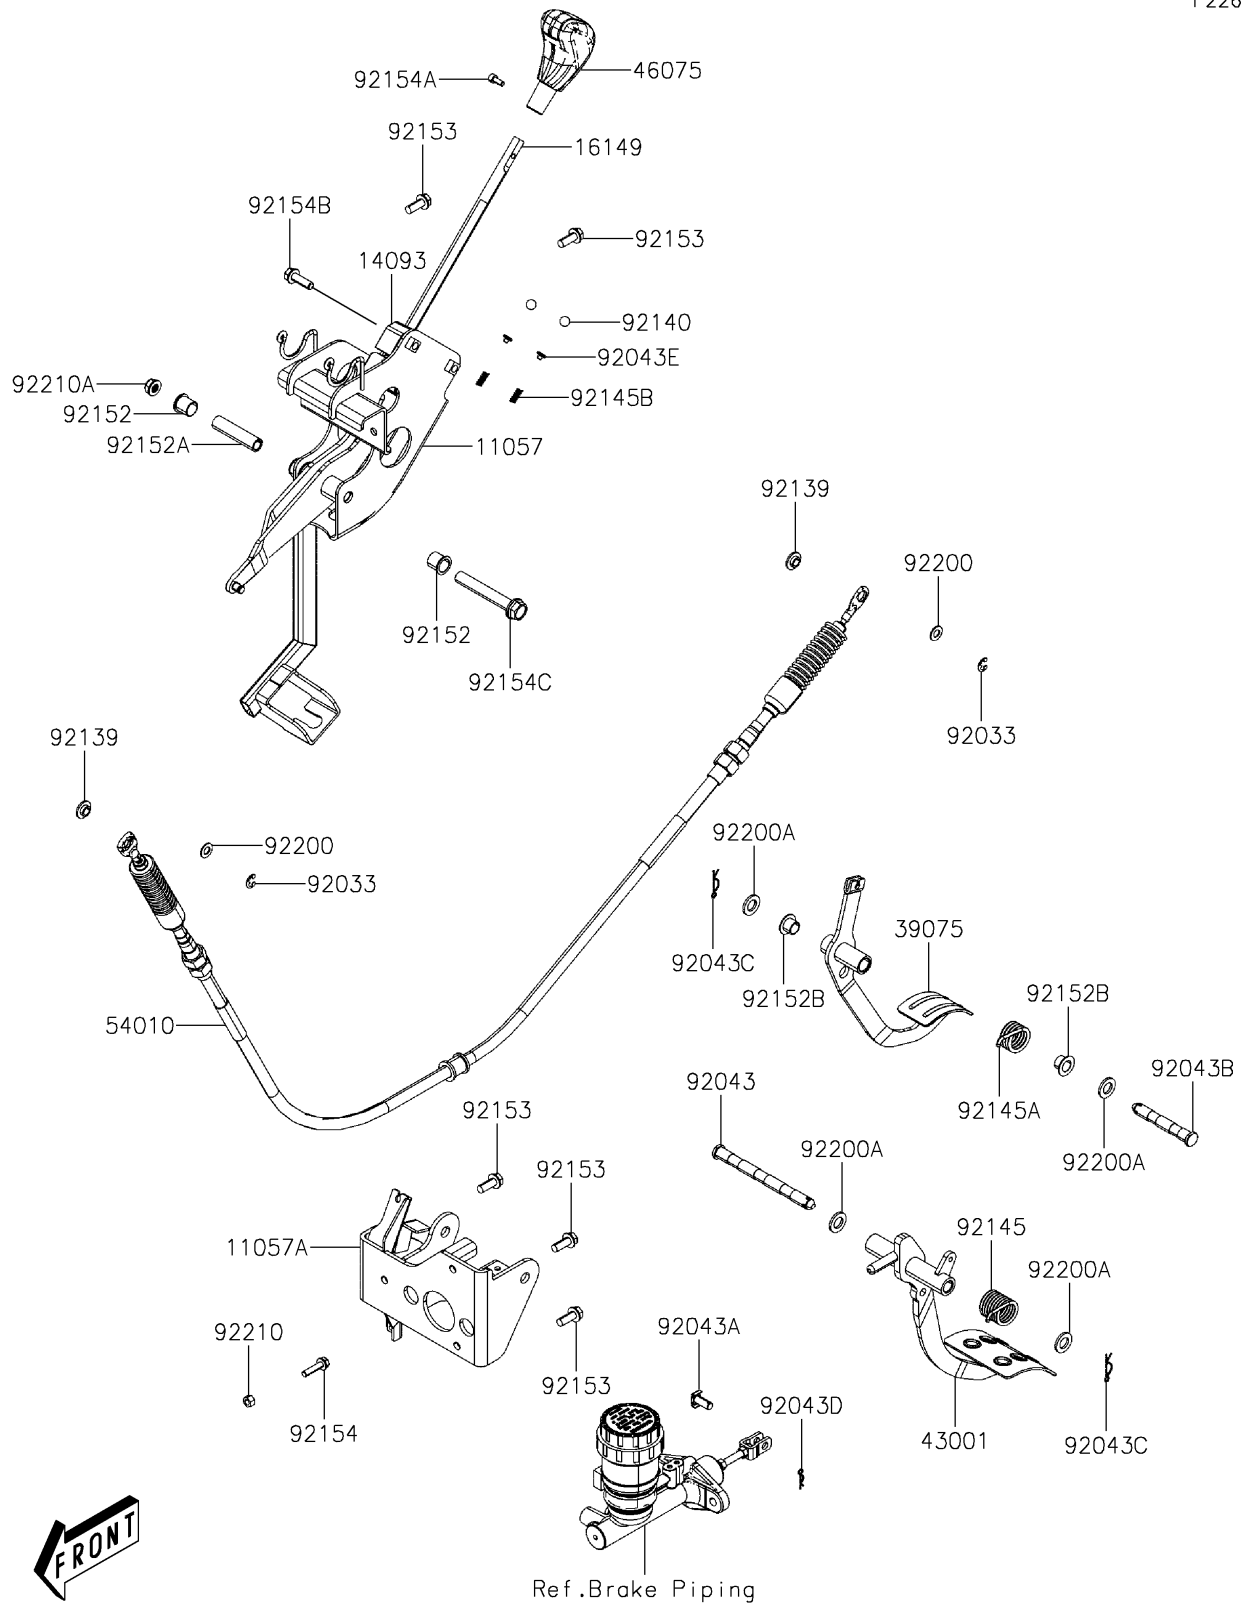

## PARTS DIAGRAM

### Brake Pedal/Throttle Lever

F2260

## PARTS LIST

### Brake Pedal/Throttle Lever

**ITEM NAME**

**PART NUMBER**

**QUANTITY**

---