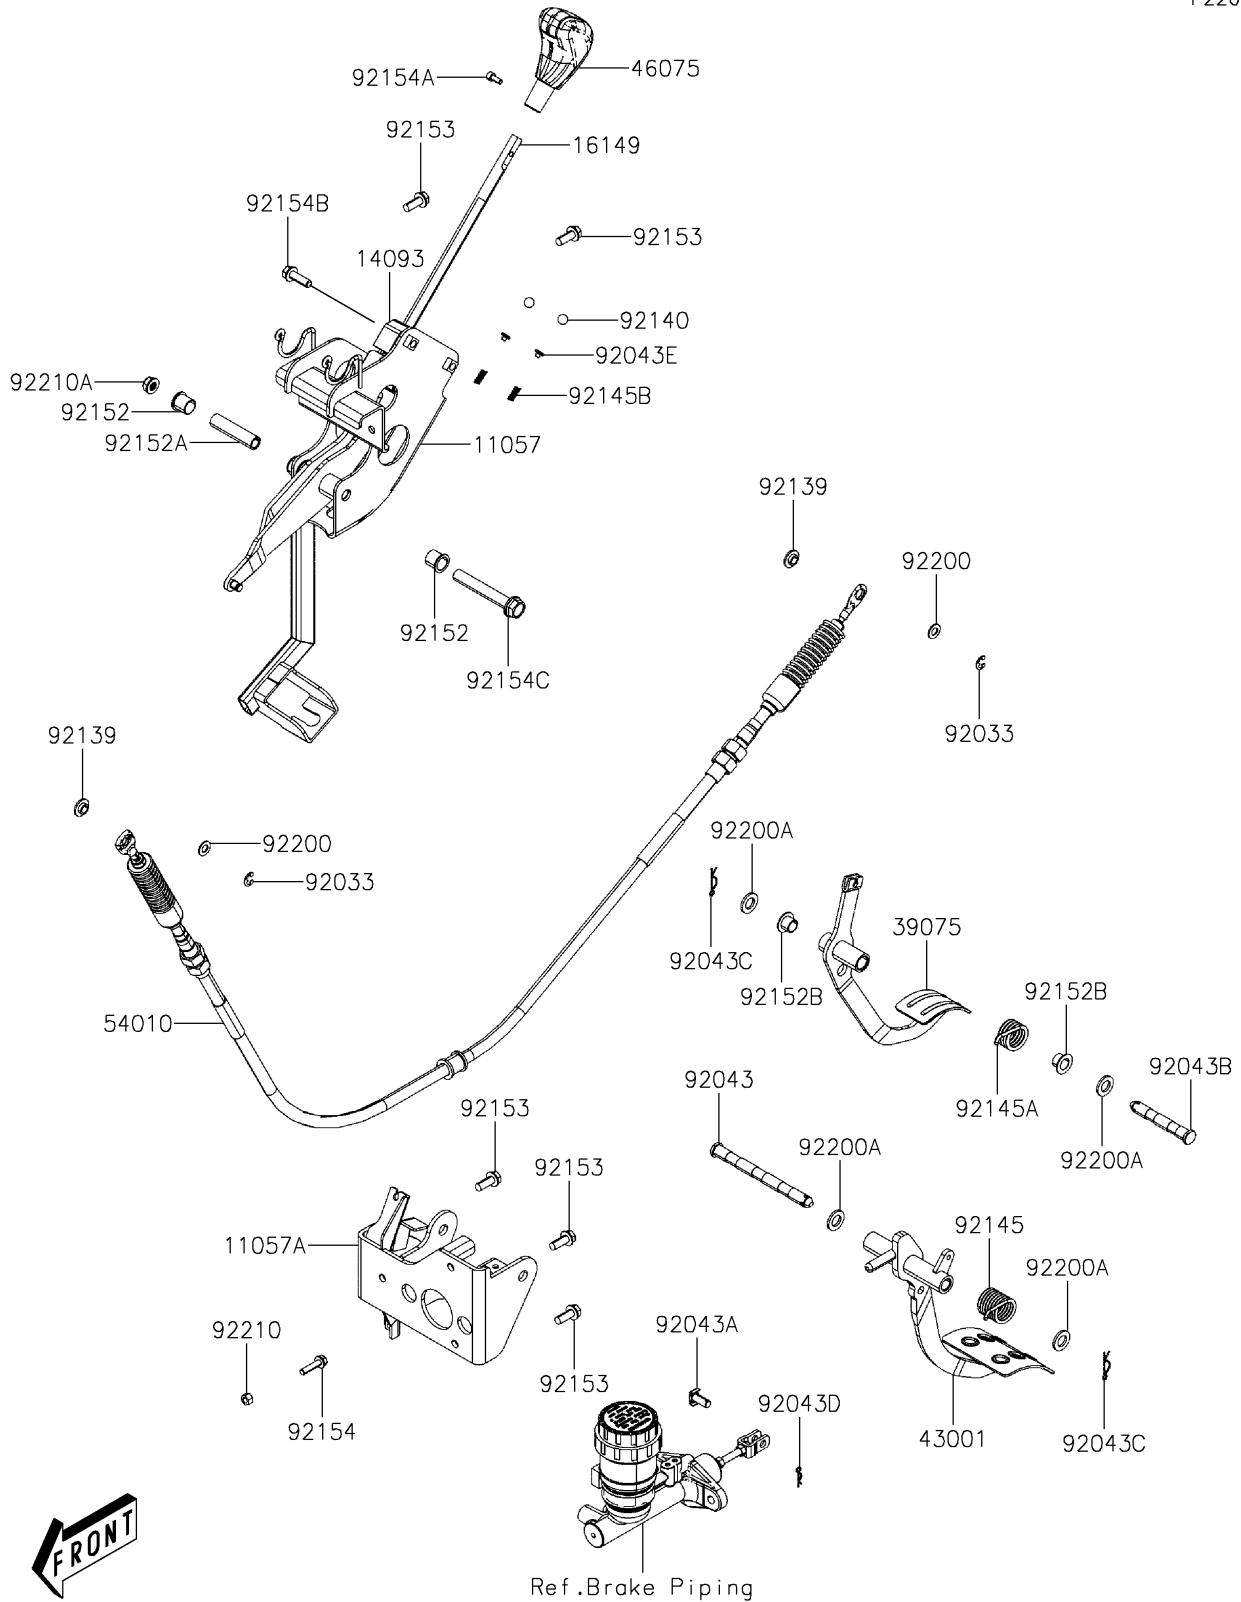

2022 MULE PRO-MX™ SE

PARTS DIAGRAM

Brake Pedal/Throttle Lever

F2260

2022 MULE PRO-MX™ SE

PARTS LIST

Brake Pedal/Throttle Lever

ITEM NAME

PART NUMBER

QUANTITY
