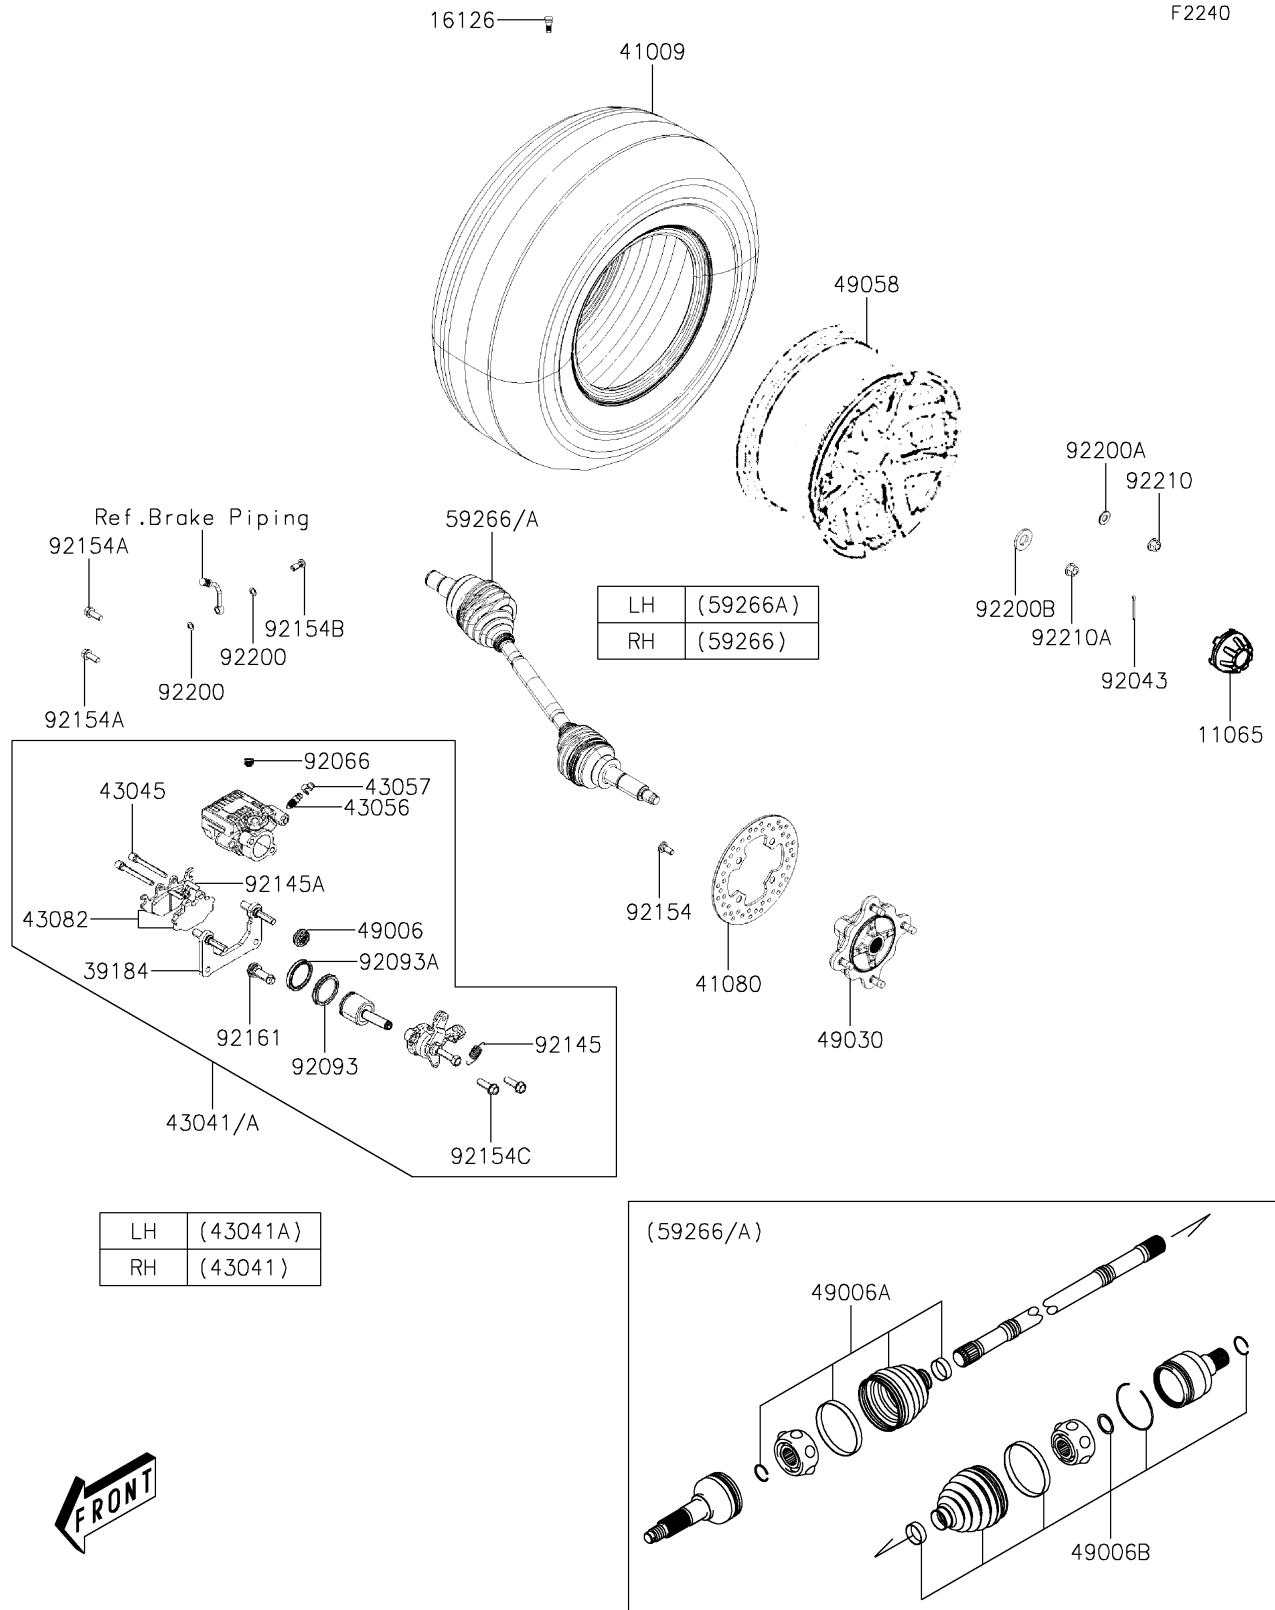

2025 MULE PRO-MX™ SE

PARTS DIAGRAM

Rear Hubs/Brakes

2025 MULE PRO-MX™ SE

PARTS LIST

Rear Hubs/Brakes

ITEM NAME

PART NUMBER

QUANTITY
