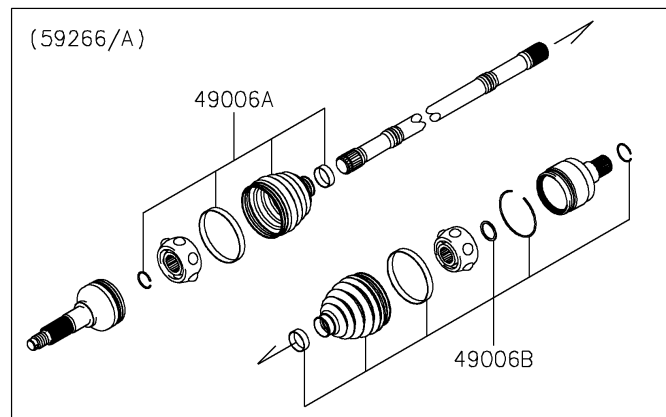

2024 Mule PRO-MX

PARTS DIAGRAM

Rear Hubs/Brakes

LH	(43041A)
RH	(43041)

2024 Mule PRO-MX

PARTS LIST

Rear Hubs/Brakes

ITEM NAME

PART NUMBER

QUANTITY
