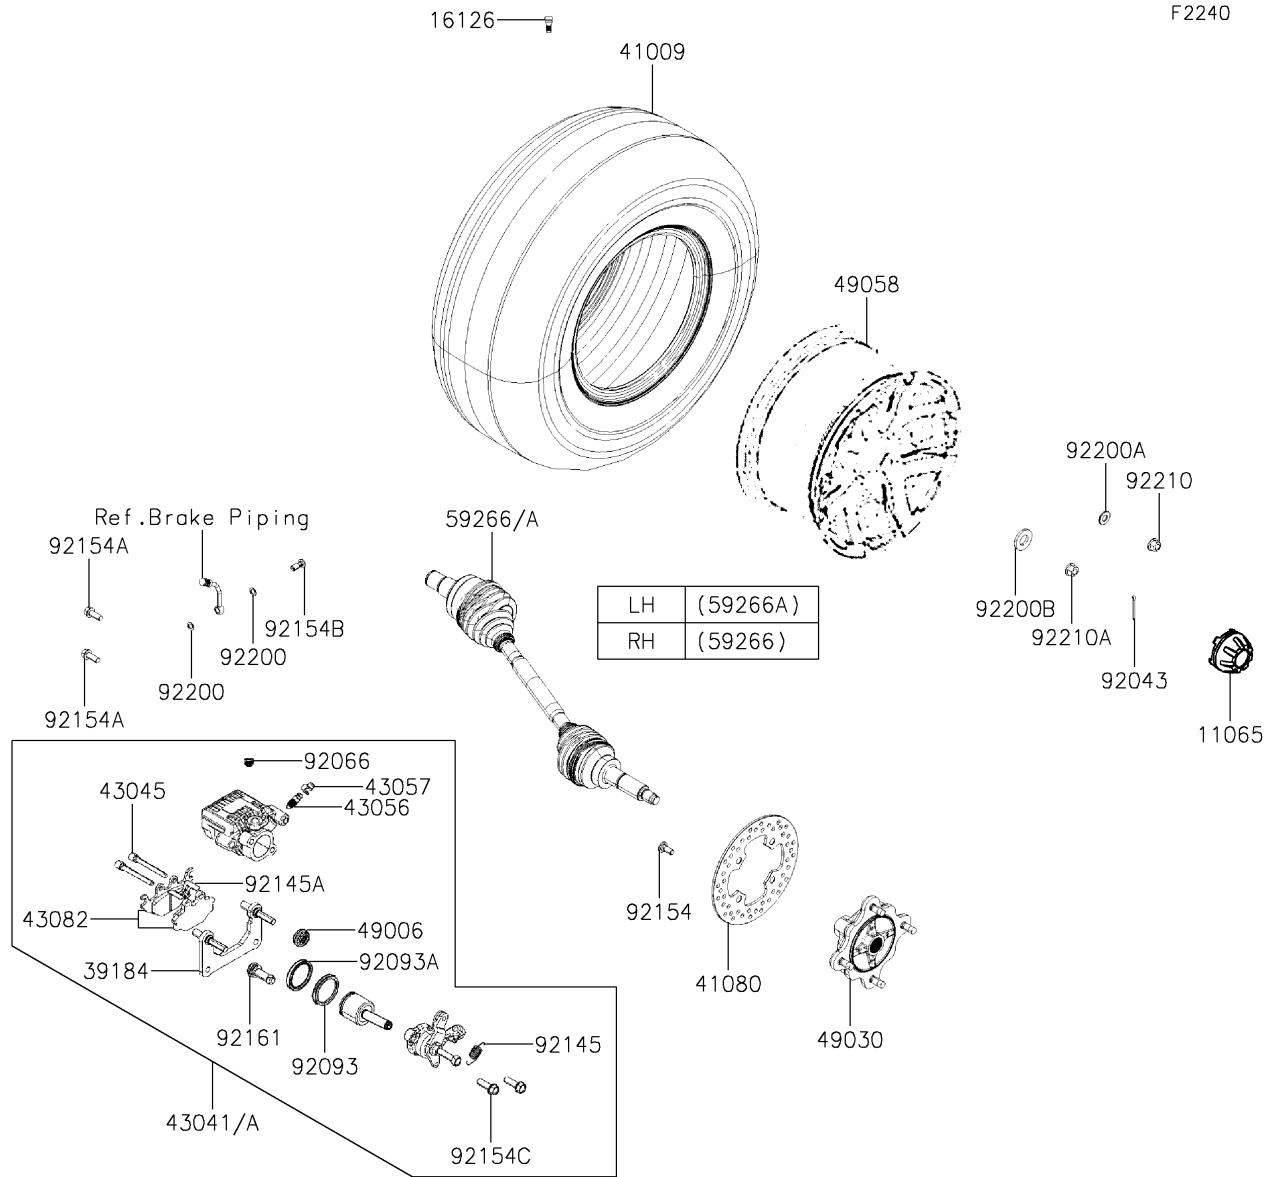

2024 Mule PRO-MX

PARTS DIAGRAM

Rear Hubs/Brakes

LH	(43041A)
RH	(43041)

2024 Mule PRO-MX

PARTS LIST

Rear Hubs/Brakes

ITEM NAME

PART NUMBER

QUANTITY
