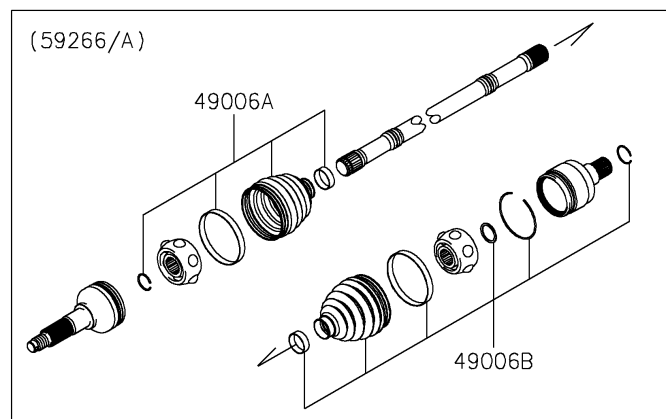

2023 Mule PRO-MX™

PARTS DIAGRAM

Rear Hubs/Brakes

F2240

2023 Mule PRO-MX™

PARTS LIST

Rear Hubs/Brakes

ITEM NAME

PART NUMBER

QUANTITY
