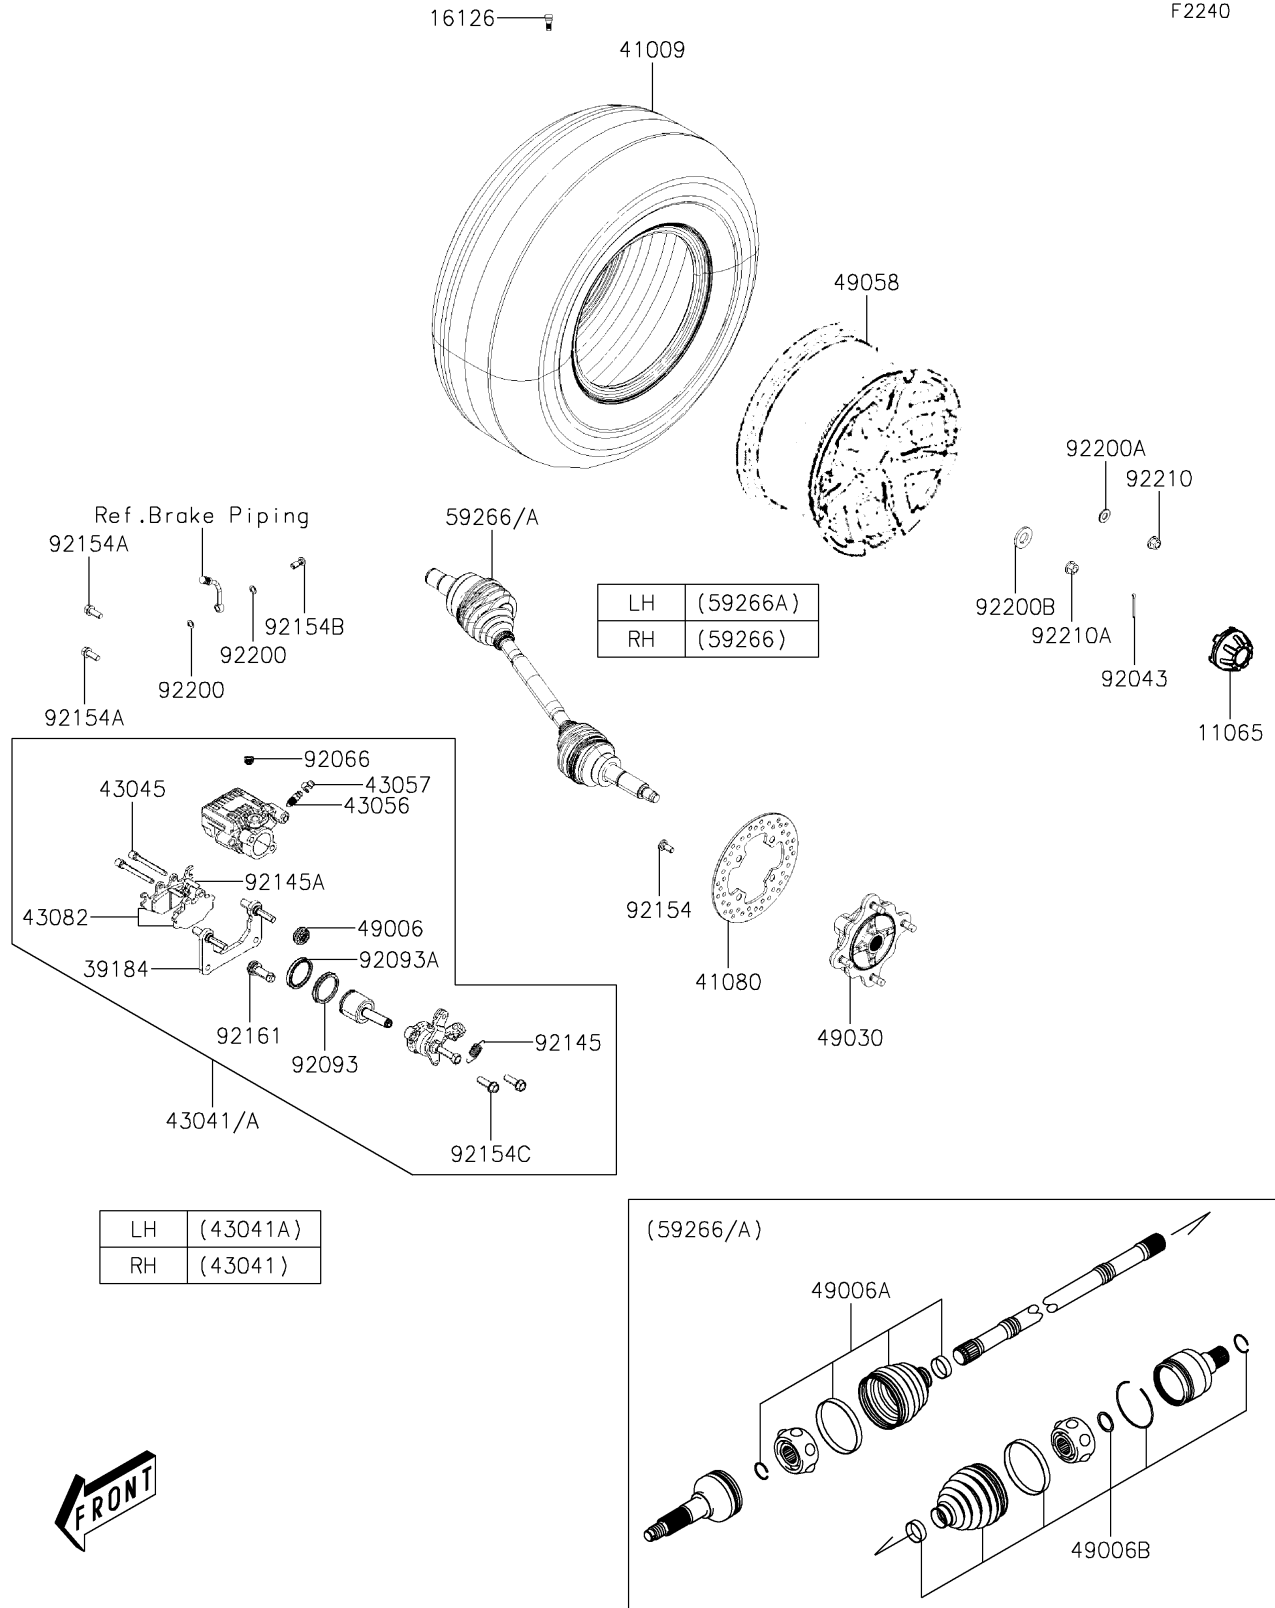

2022 MULE PRO-MX™ SE

PARTS DIAGRAM

Rear Hubs/Brakes

2022 MULE PRO-MX™ SE

PARTS LIST

Rear Hubs/Brakes

ITEM NAME

PART NUMBER

QUANTITY
