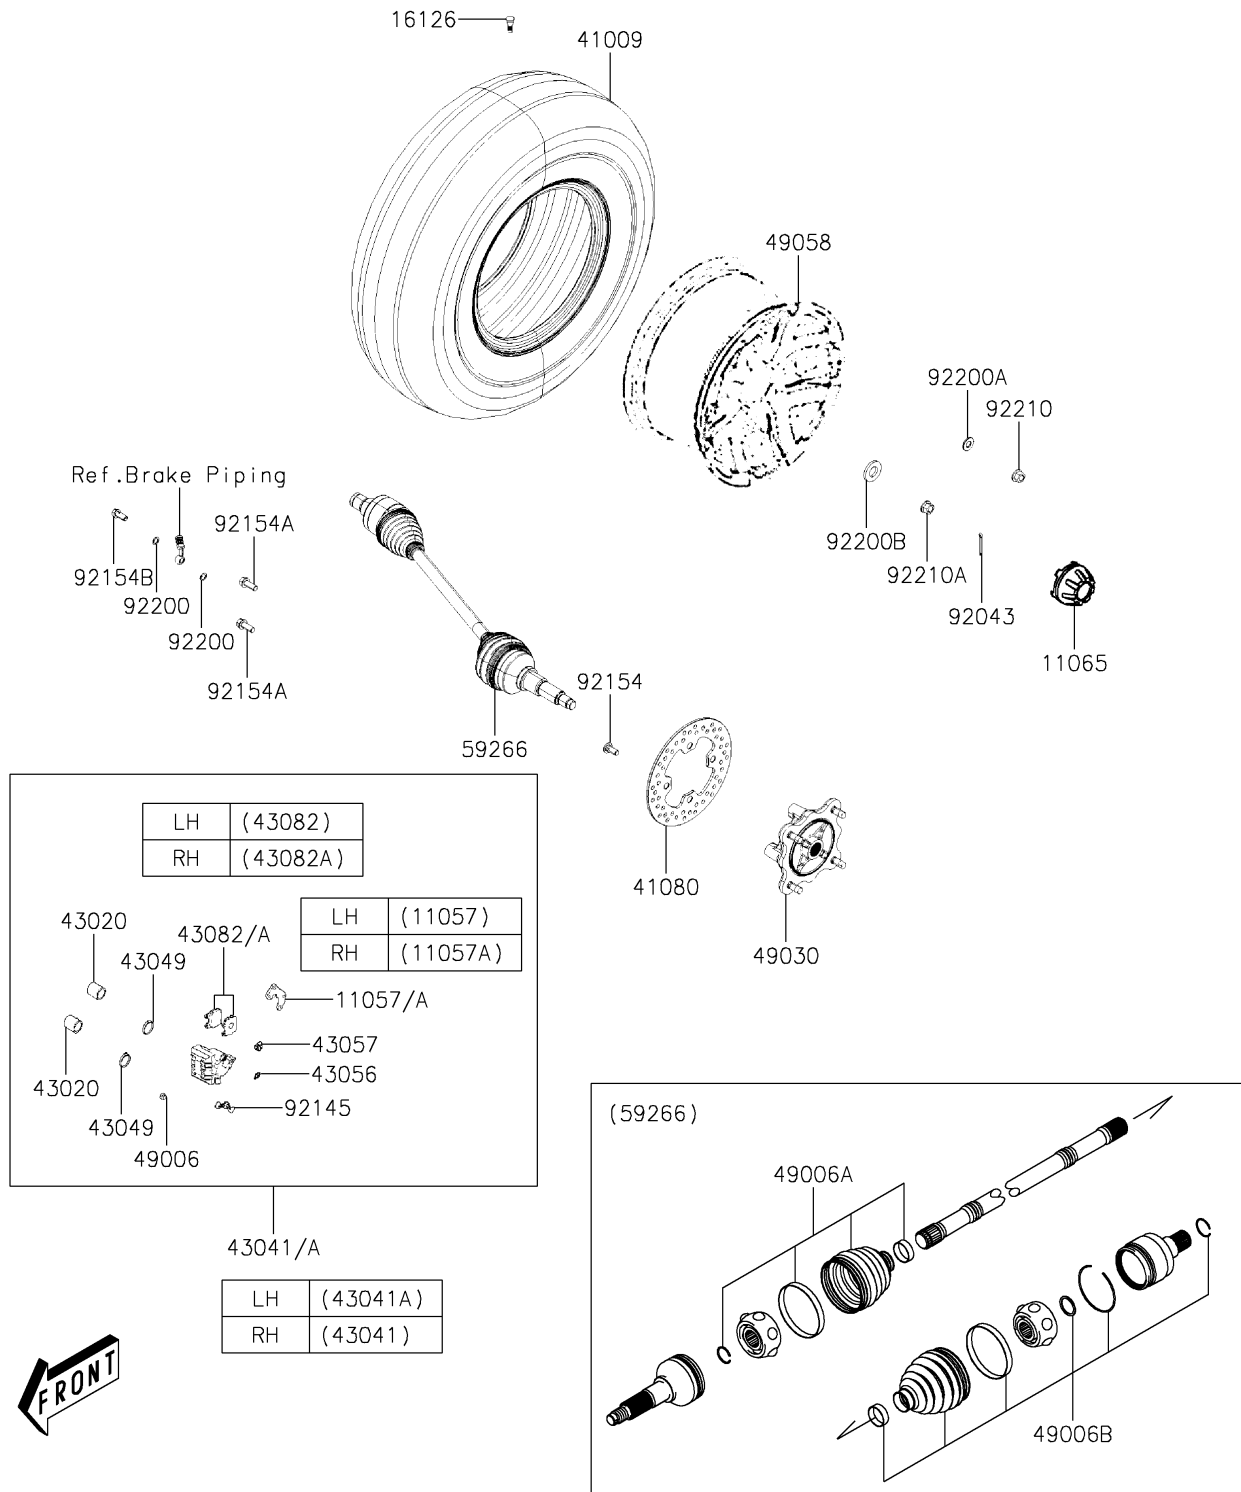

2026 Mule PRO-MX

PARTS DIAGRAM

Front Hubs/Brakes

F2230

2026 Mule PRO-MX

PARTS LIST

Front Hubs/Brakes

ITEM NAME

PART NUMBER

QUANTITY
