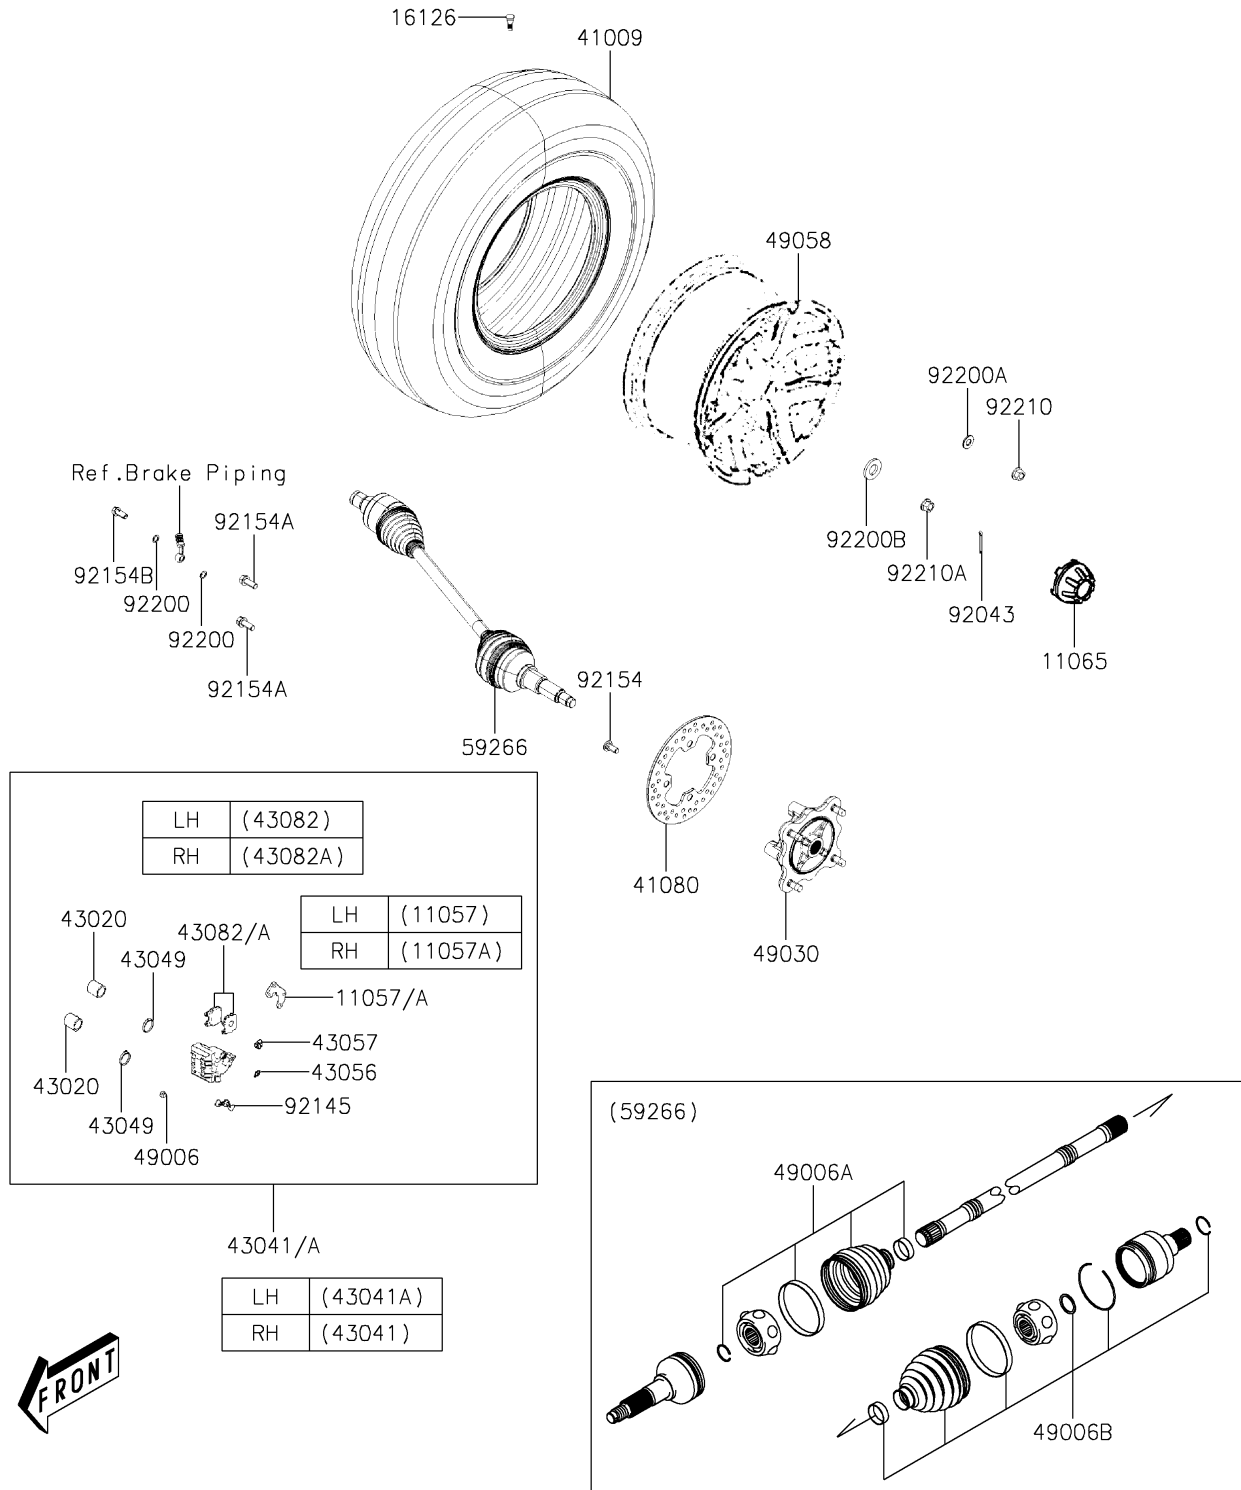

2025 MULE PRO-MX™ SE

PARTS DIAGRAM

Front Hubs/Brakes

F2230

2025 MULE PRO-MX™ SE

PARTS LIST

Front Hubs/Brakes

ITEM NAME

PART NUMBER

QUANTITY
