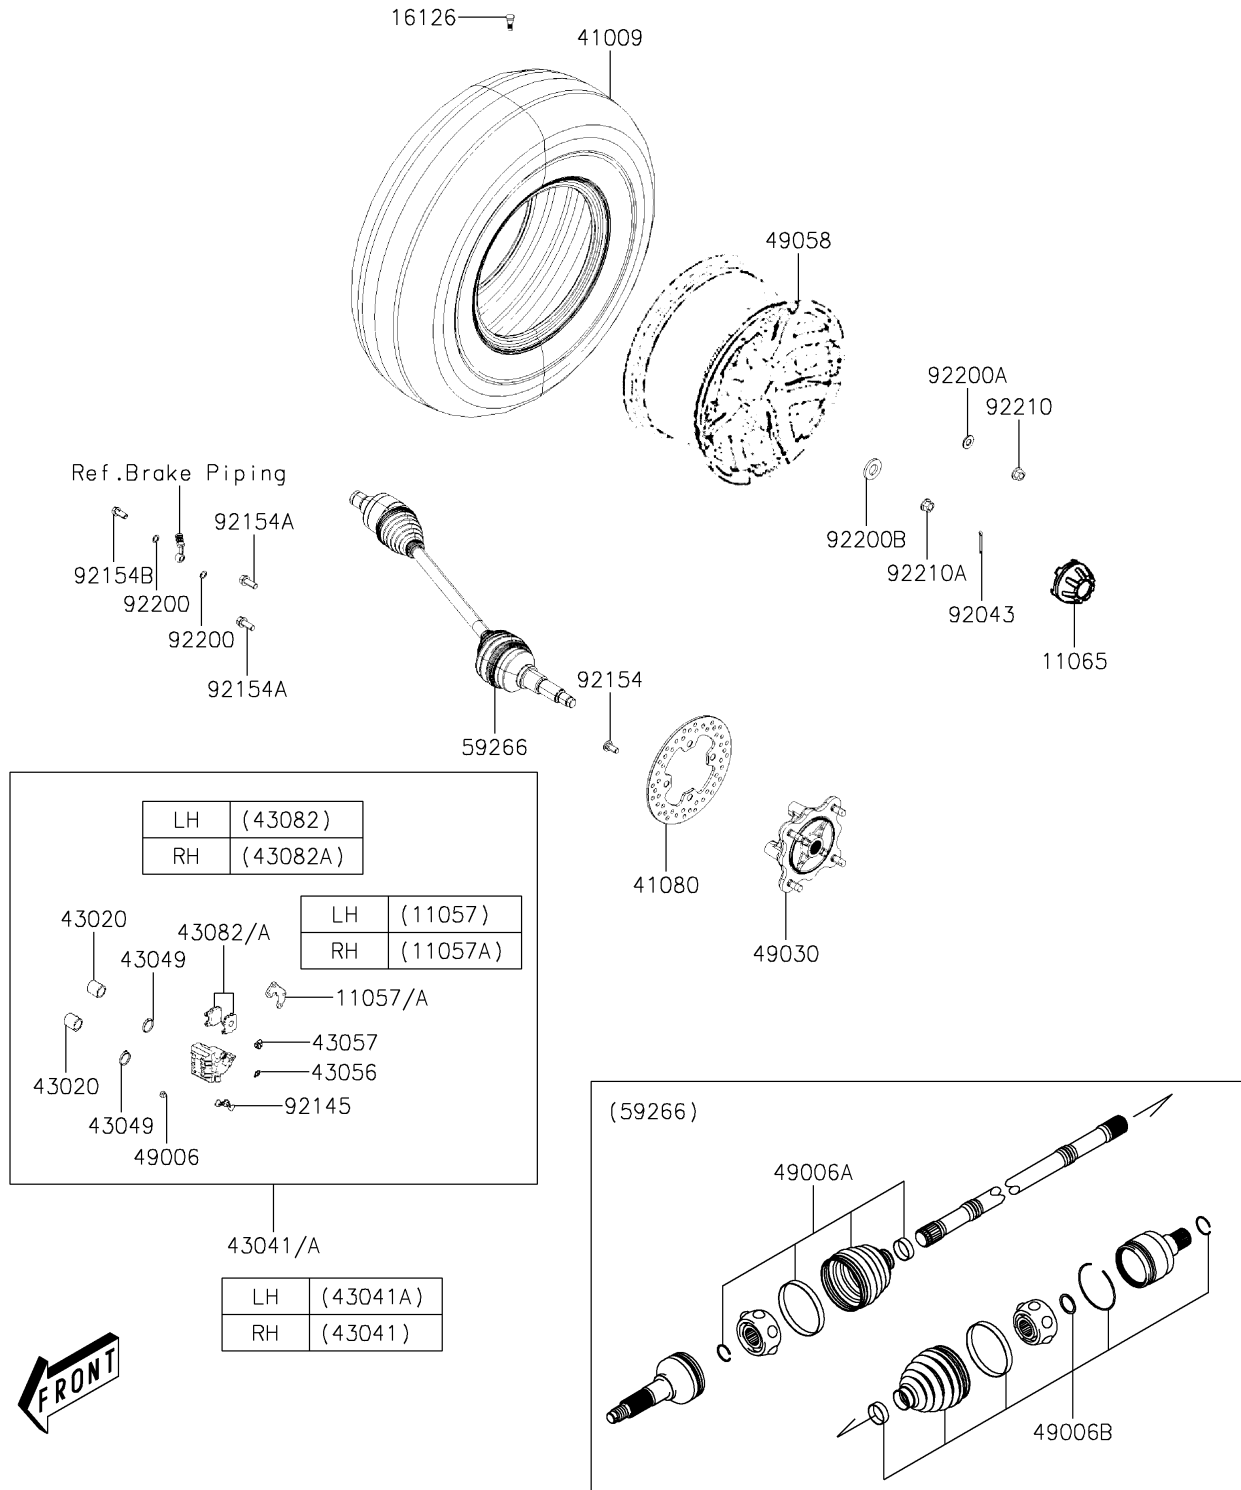

2024 Mule PRO-MX

PARTS DIAGRAM

Front Hubs/Brakes

F2230

2024 Mule PRO-MX

PARTS LIST

Front Hubs/Brakes

ITEM NAME

PART NUMBER

QUANTITY
