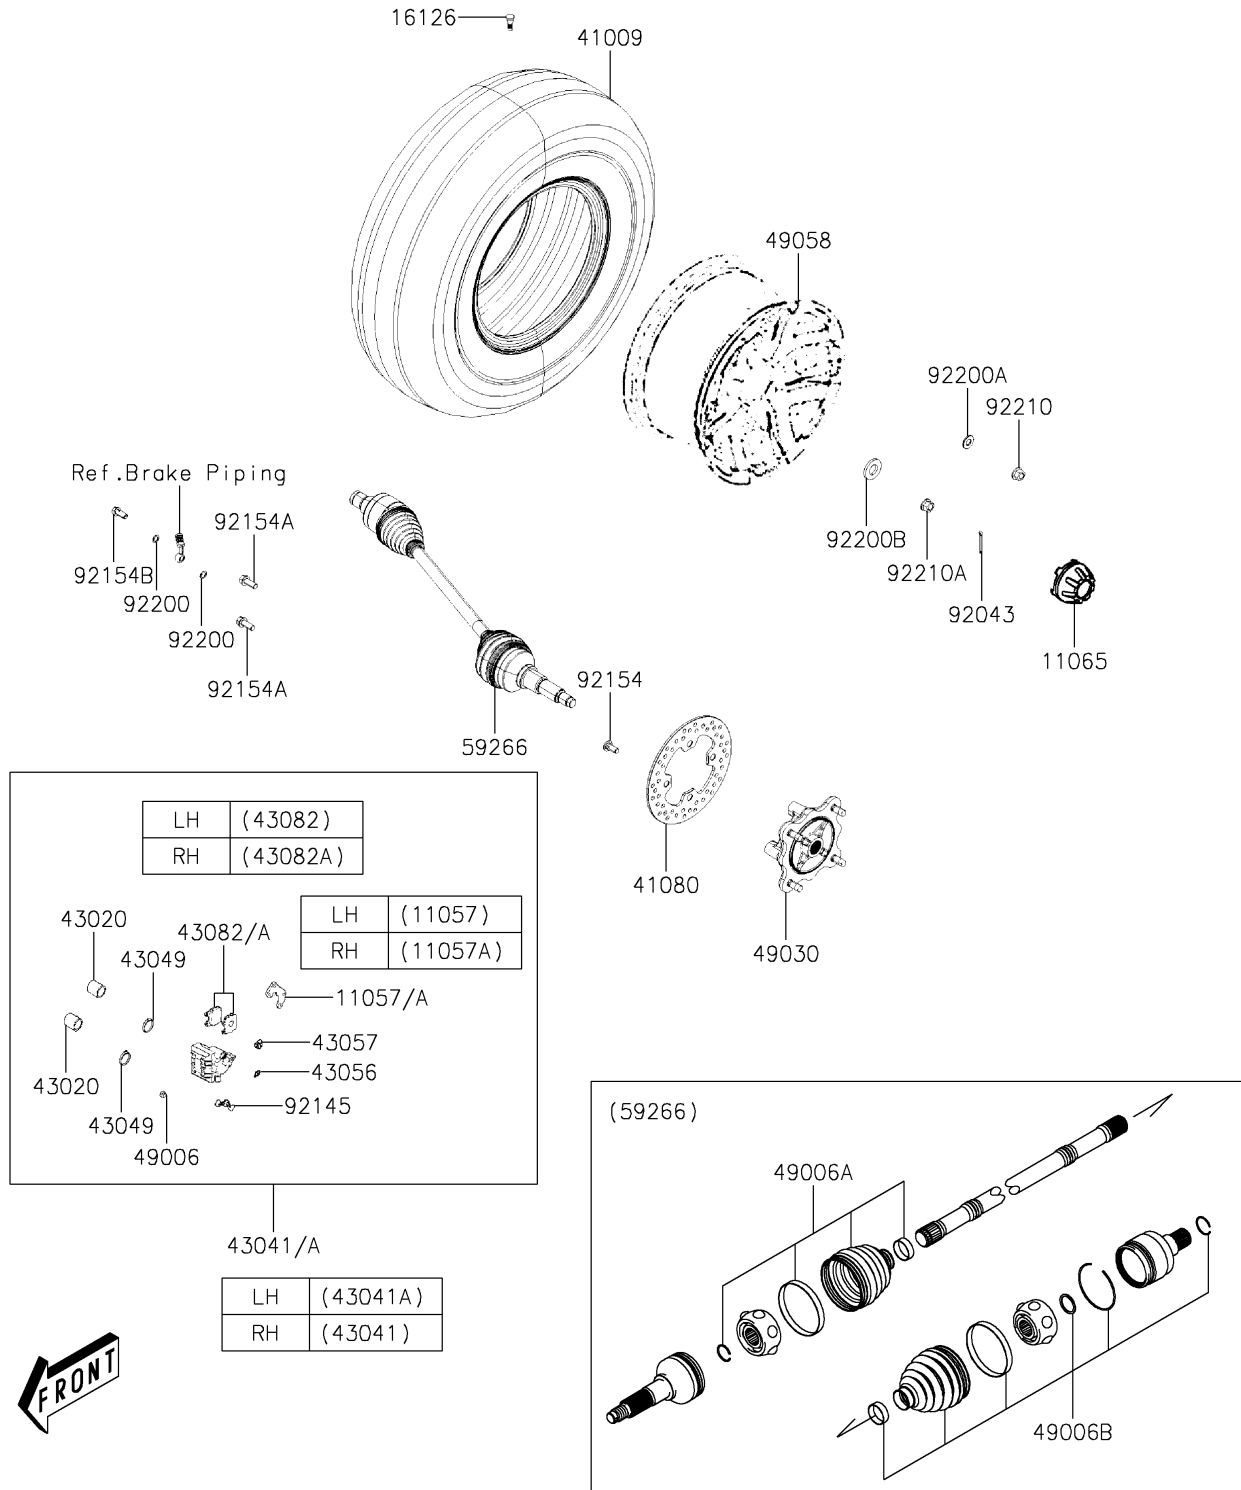

2022 MULE PRO-MX™ SE

PARTS DIAGRAM Front Hubs/Brakes

F2230

2022 MULE PRO-MX™ SE

PARTS LIST

Front Hubs/Brakes

ITEM NAME

PART NUMBER

QUANTITY
