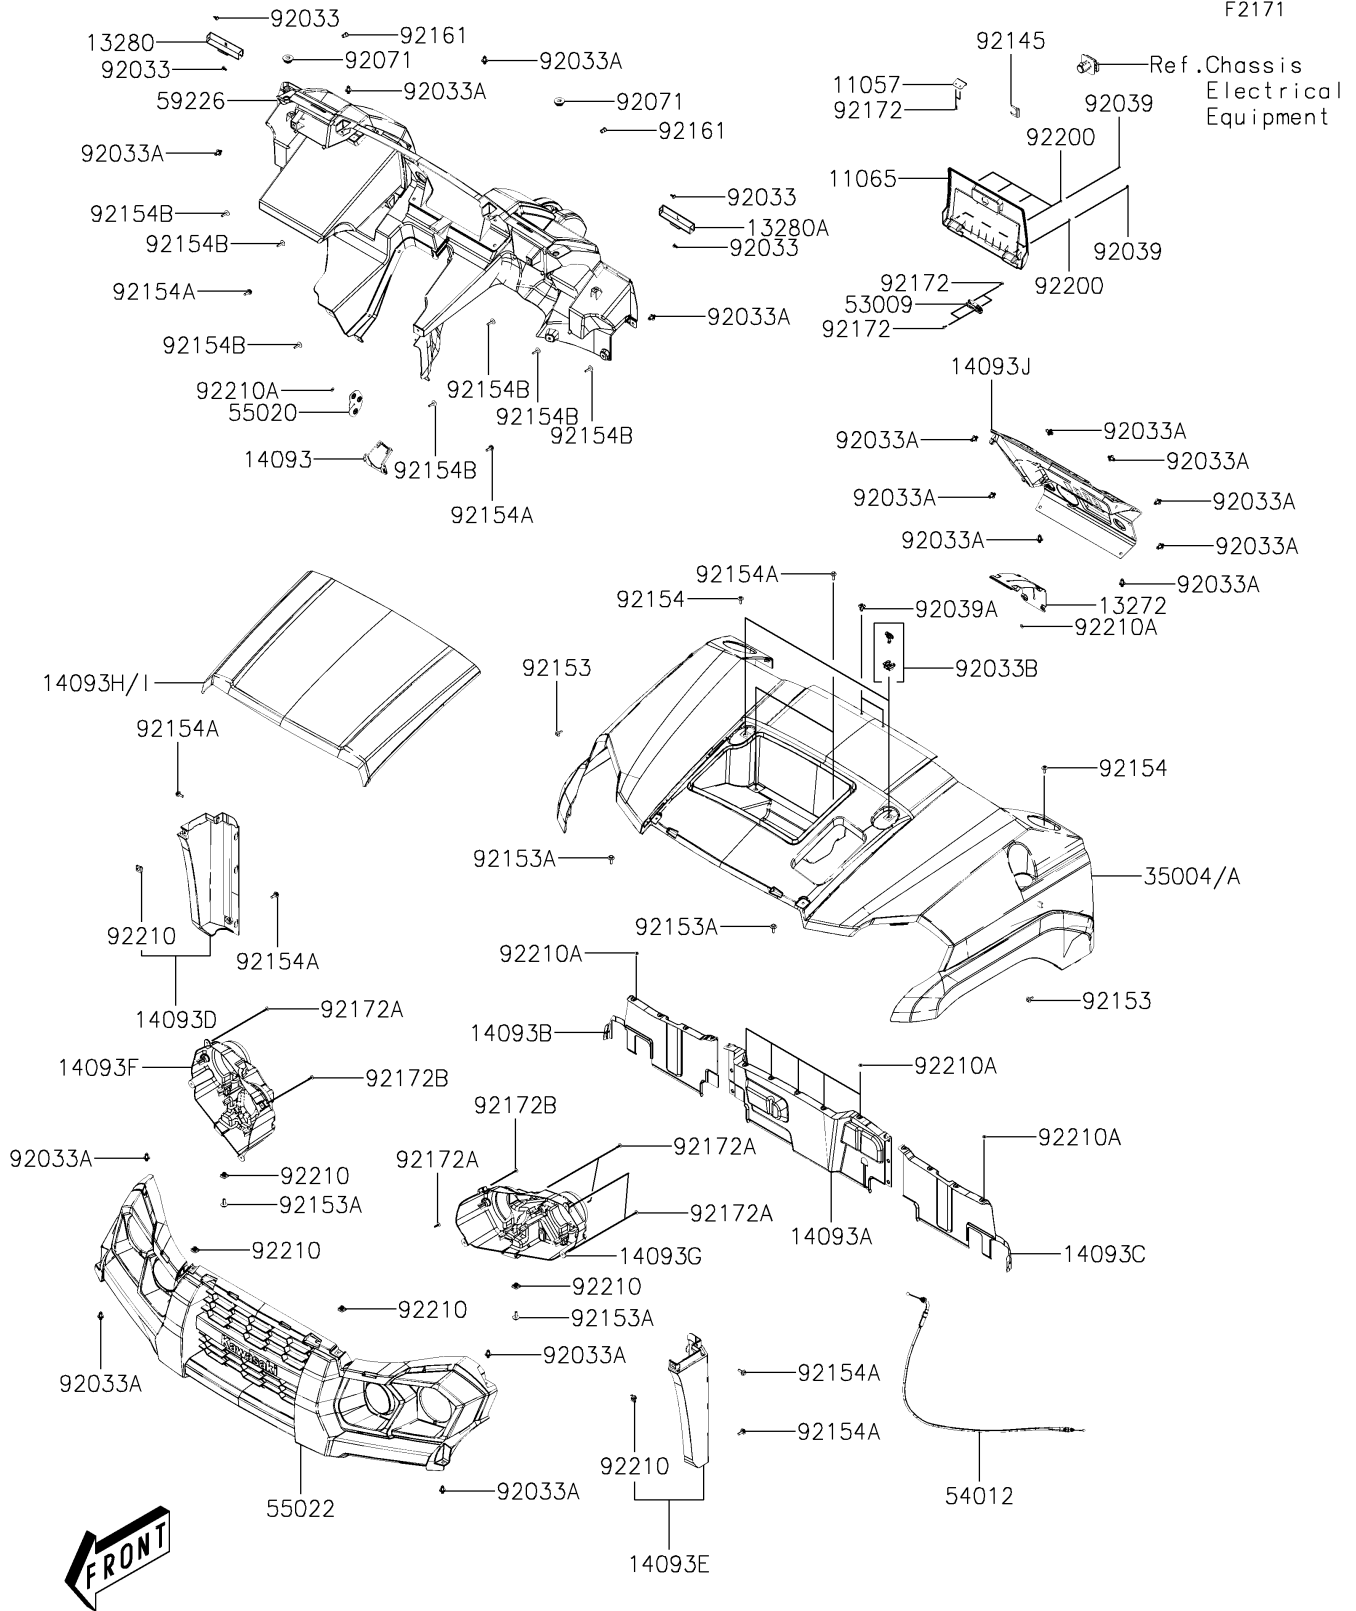

2023 Mule PRO-MX™

PARTS DIAGRAM

Front Fender(s)

F2171

2023 Mule PRO-MX™

PARTS LIST

Front Fender(s)

ITEM NAME

PART NUMBER

QUANTITY
