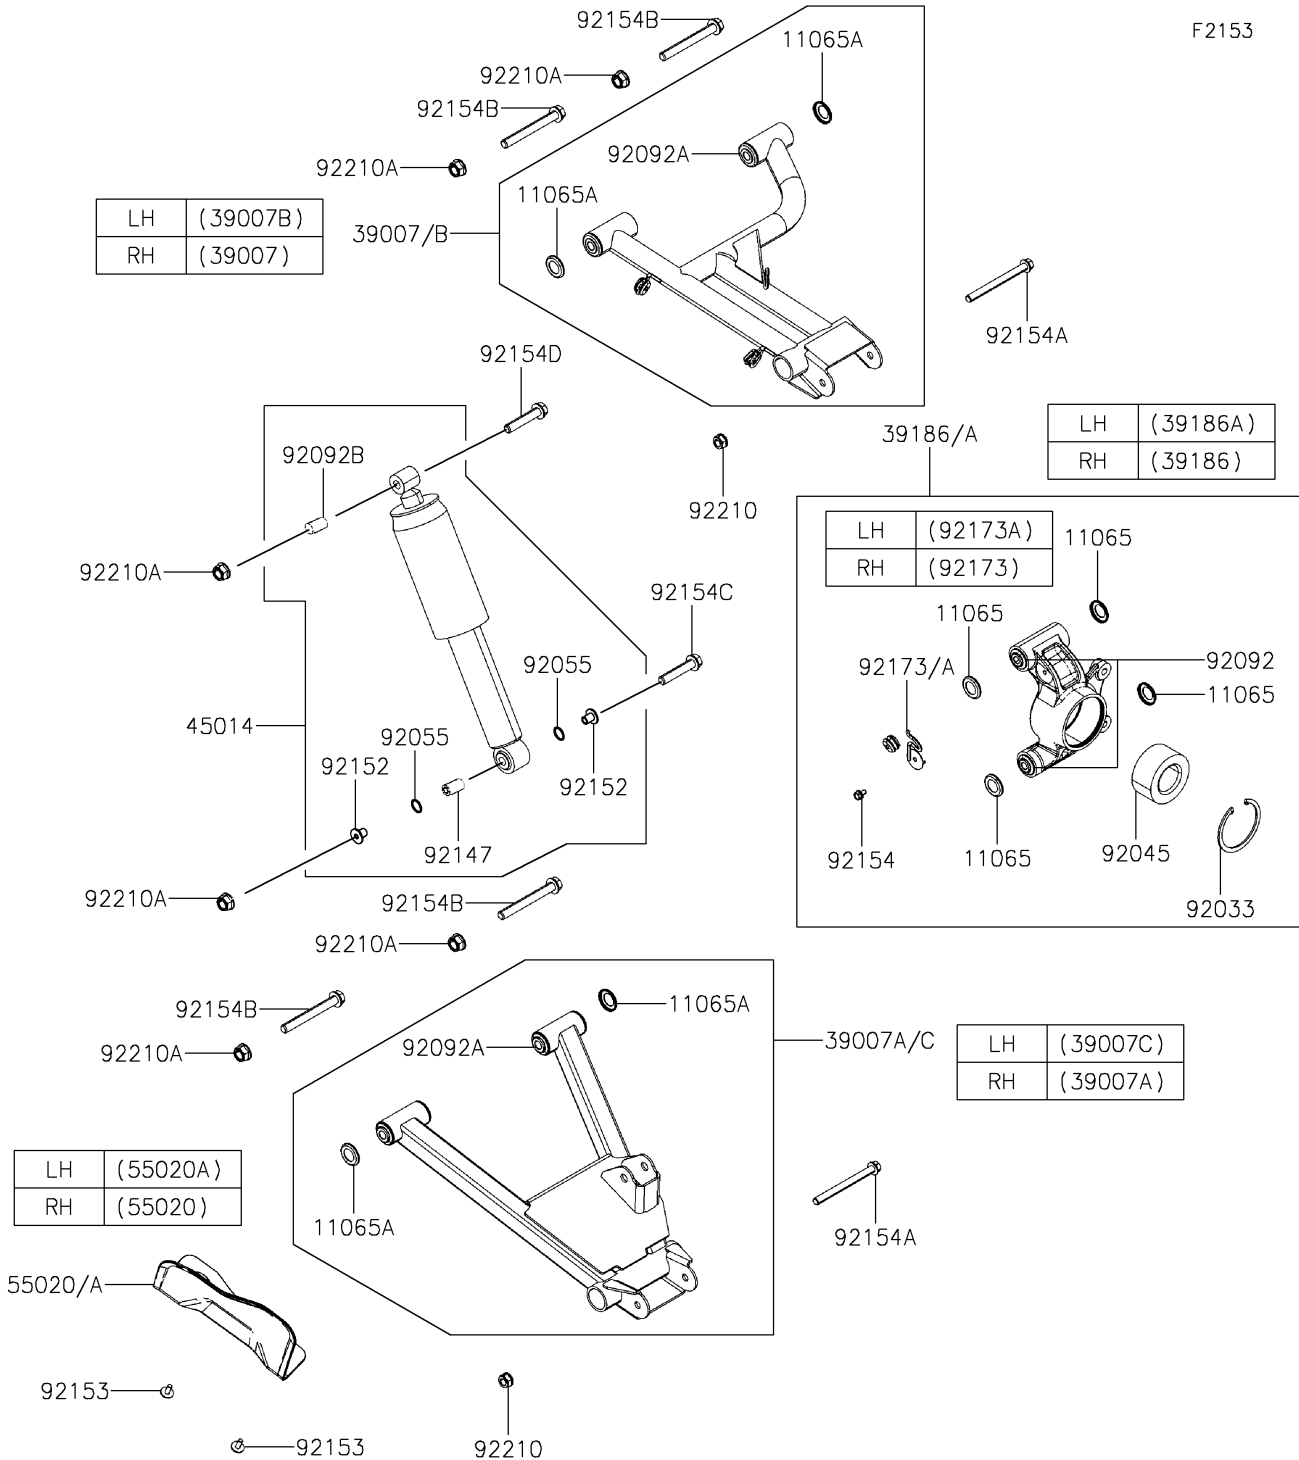

2026 Mule PRO-MX

PARTS DIAGRAM

Rear Suspension

2026 Mule PRO-MX

PARTS LIST

Rear Suspension

ITEM NAME

PART NUMBER

QUANTITY
