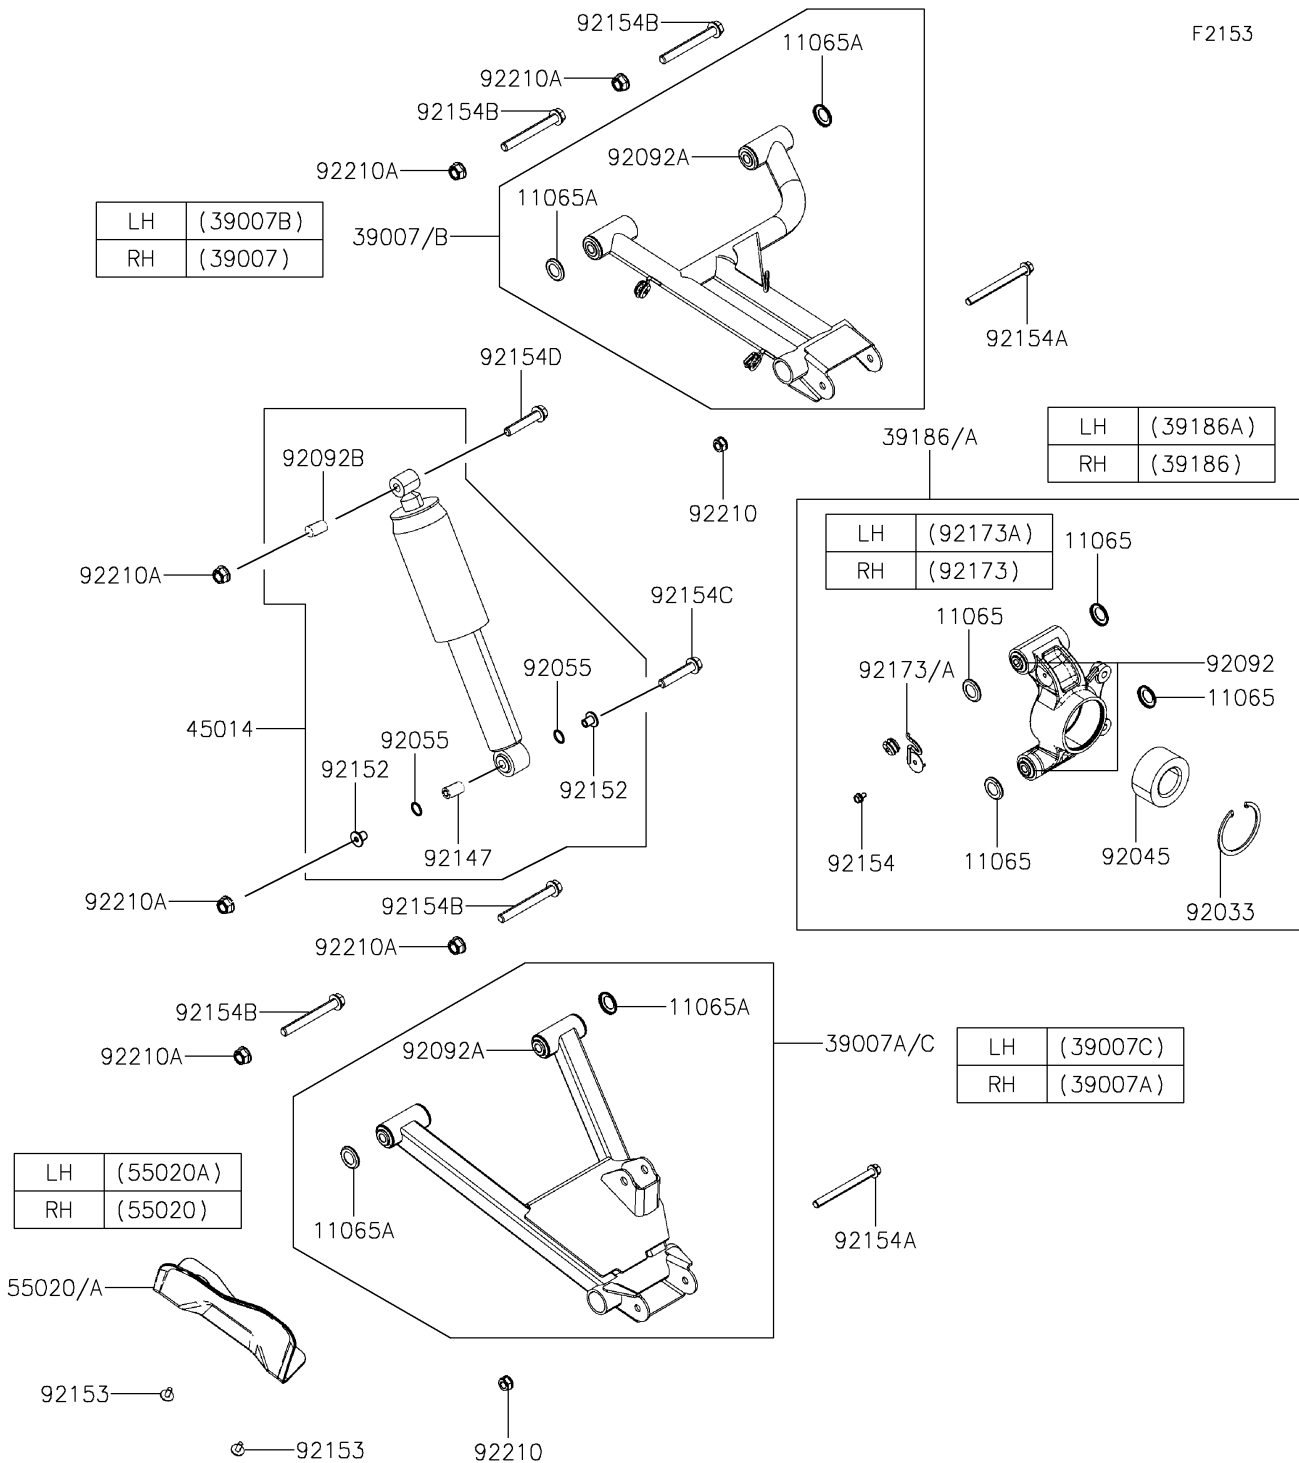

2024 Mule PRO-MX

PARTS DIAGRAM

Rear Suspension

2024 Mule PRO-MX

PARTS LIST

Rear Suspension

ITEM NAME

PART NUMBER

QUANTITY
