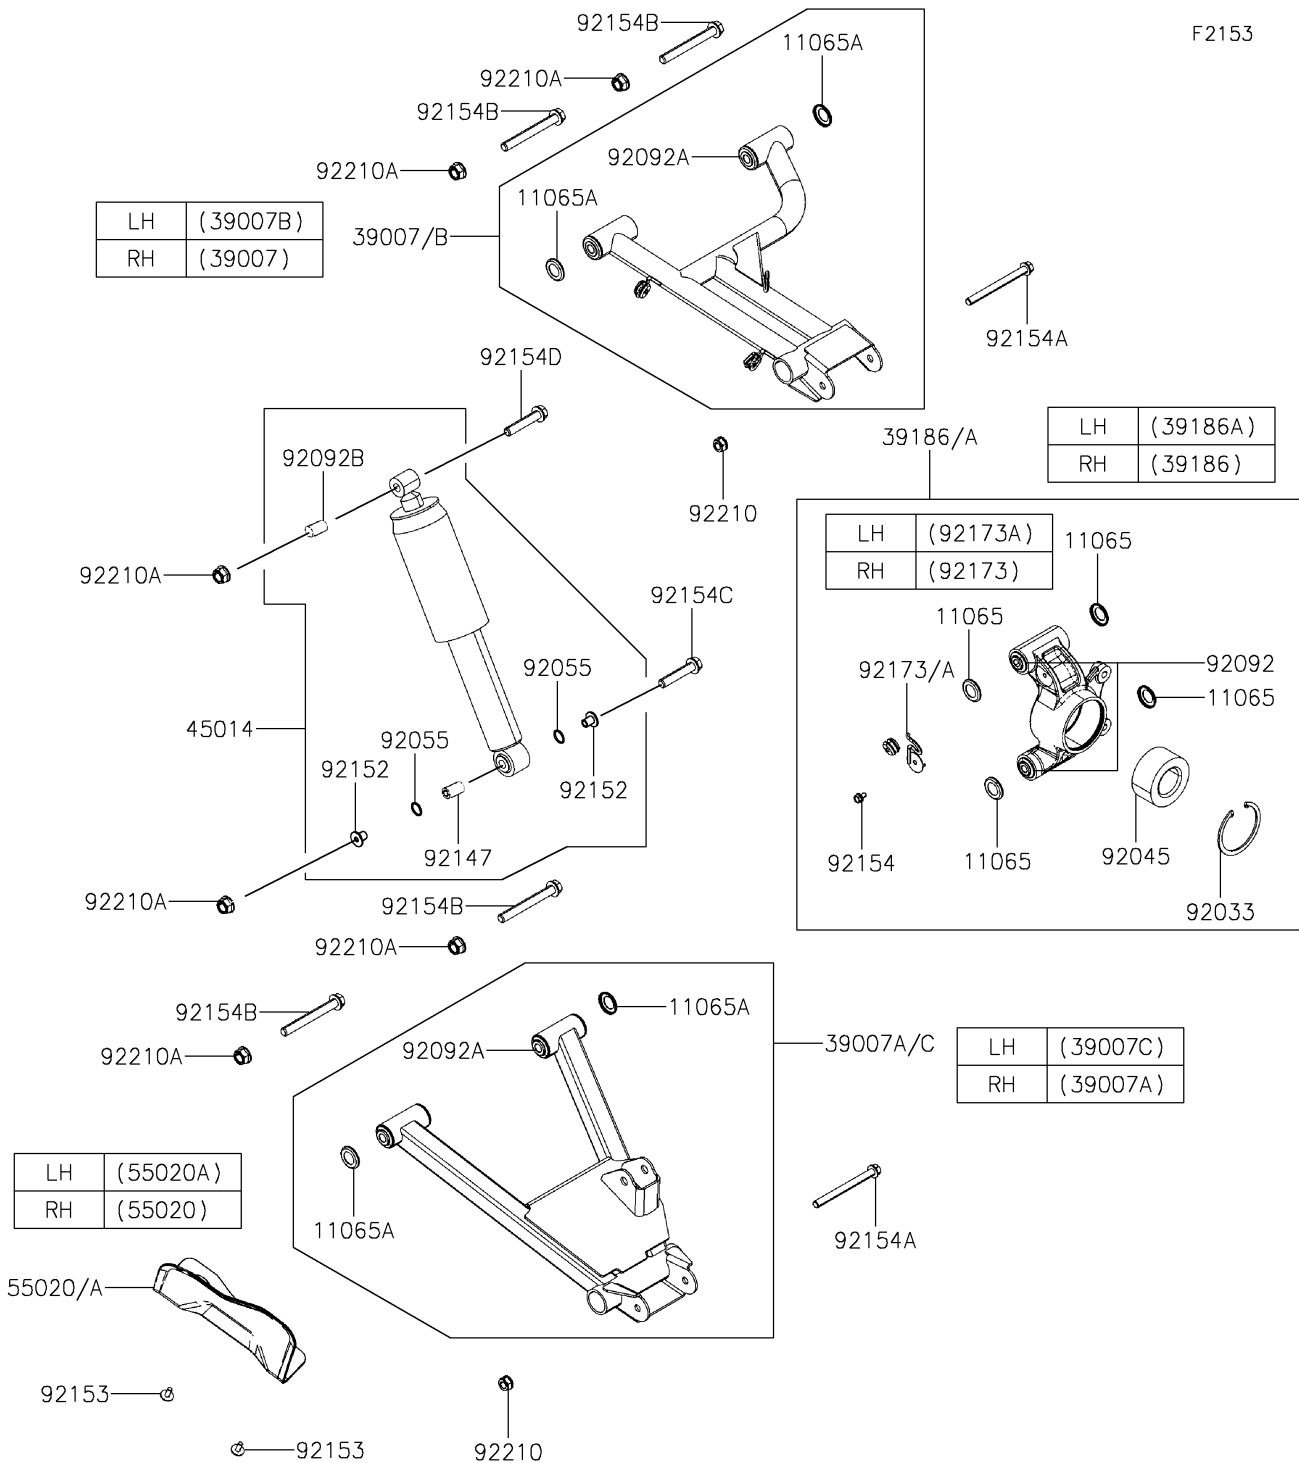

2023 MULE PRO-MX™ SE

PARTS DIAGRAM

Rear Suspension

2023 MULE PRO-MX™ SE

PARTS LIST

Rear Suspension

ITEM NAME	PART NUMBER	QUANTITY
CAP (Ref # 11065)	11065-Y038	8
CAP,ARM (Ref # 11065A)	11065-Y039	8
ARM-SUSP,RR,UPP,RH (Ref # 39007)	39007-Y014	1
ARM-SUSP,RR,LWR,RH (Ref # 39007A)	39007-Y015	1
ARM-SUSP,RR,UPP,LH (Ref # 39007B)	39007-Y016	1
ARM-SUSP,RR,LWR,LH (Ref # 39007C)	39007-Y017	1
KNUCKLE,RR,RH (Ref # 39186)	39186-Y006	1
KNUCKLE,RR,LH (Ref # 39186A)	39186-Y008	1
SHOCKABSORBER,RR (Ref # 45014)	45014-Y009	2
GUARD,RR,RH,S.BLACK (Ref # 55020)	55020-Y018-933	1
GUARD,RR,LH,S.BLACK (Ref # 55020A)	55020-Y019-933	1
RING-SNAP (Ref # 92033)	92033-Y039	2
BEARING-BALL,40X74X36 (Ref # 92045)	92045-0897	2
RING-O (Ref # 92055)	92055-Y074	4
BUSHING-RUBBER (Ref # 92092)	92092-Y004	4
BUSHING-RUBBER (Ref # 92092A)	92092-Y005	8
BUSHING-RUBBER (Ref # 92092B)	92092-Y006	2
BEARING,SPHERICAL (Ref # 92147)	92147-Y002	2
COLLAR (Ref # 92152)	92152-Y076	4
BOLT,6X16 (Ref # 92153)	92153-Y018	4
BOLT,FLANGE,6X6 (Ref # 92154)	92154-Y192	2
BOLT,FLANGE,10X110 (Ref # 92154A)	92154-Y199	4
BOLT,FLANGE,12X100 (Ref # 92154B)	92154-Y202	8
BOLT,FLANGE,12X60 (Ref # 92154C)	92154-Y203	2
BOLT,FLANGE,12X55 (Ref # 92154D)	92154-Y204	2
CLAMP,KNUCKLE,RH (Ref # 92173)	92173-Y070	1
CLAMP,KNUCKLE,LH (Ref # 92173A)	92173-Y072	1
NUT,10MM (Ref # 92210)	92210-Y009	4
NUT,FLANGE,12MM (Ref # 92210A)	92210-Y090	12