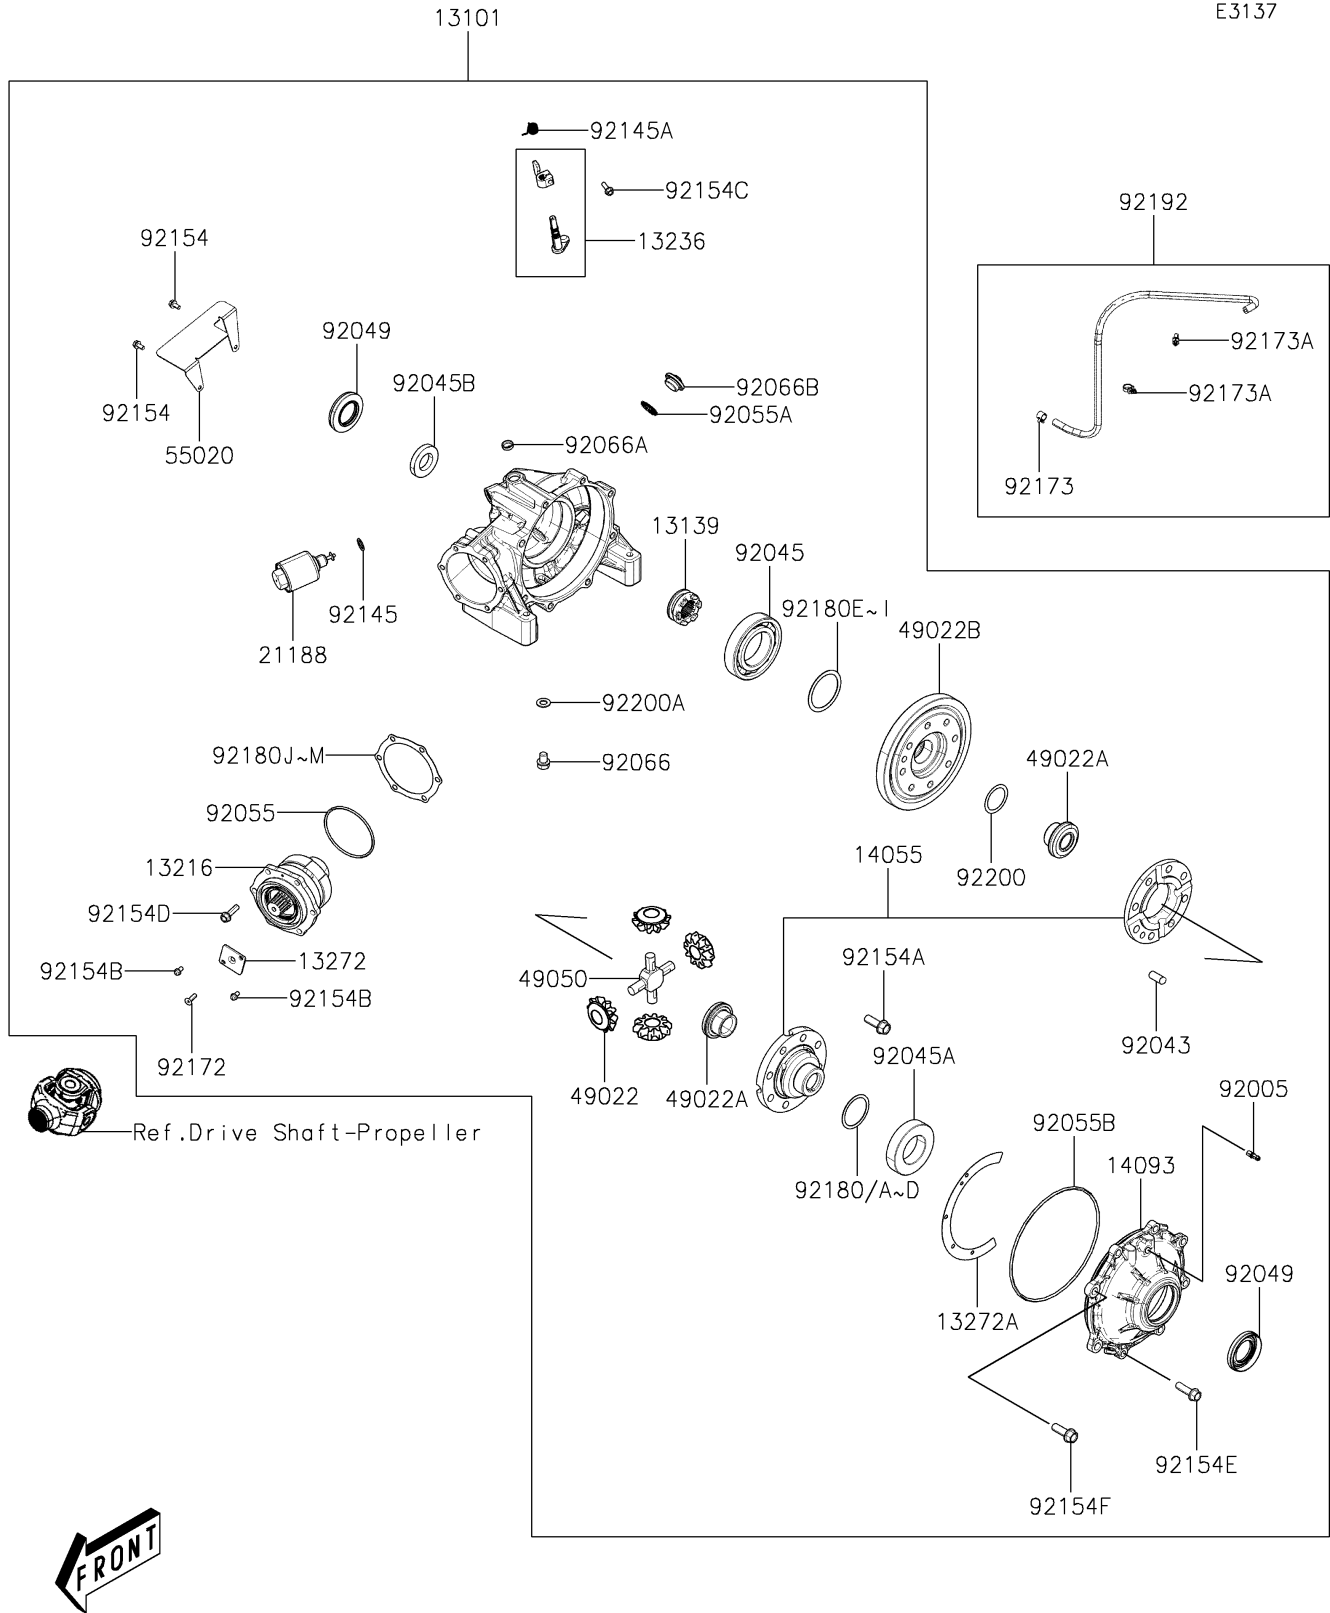

2023 Mule PRO-MX™

PARTS DIAGRAM

Drive Shaft-Rear

2023 Mule PRO-MX™

PARTS LIST

Drive Shaft-Rear

ITEM NAME

PART NUMBER

QUANTITY
