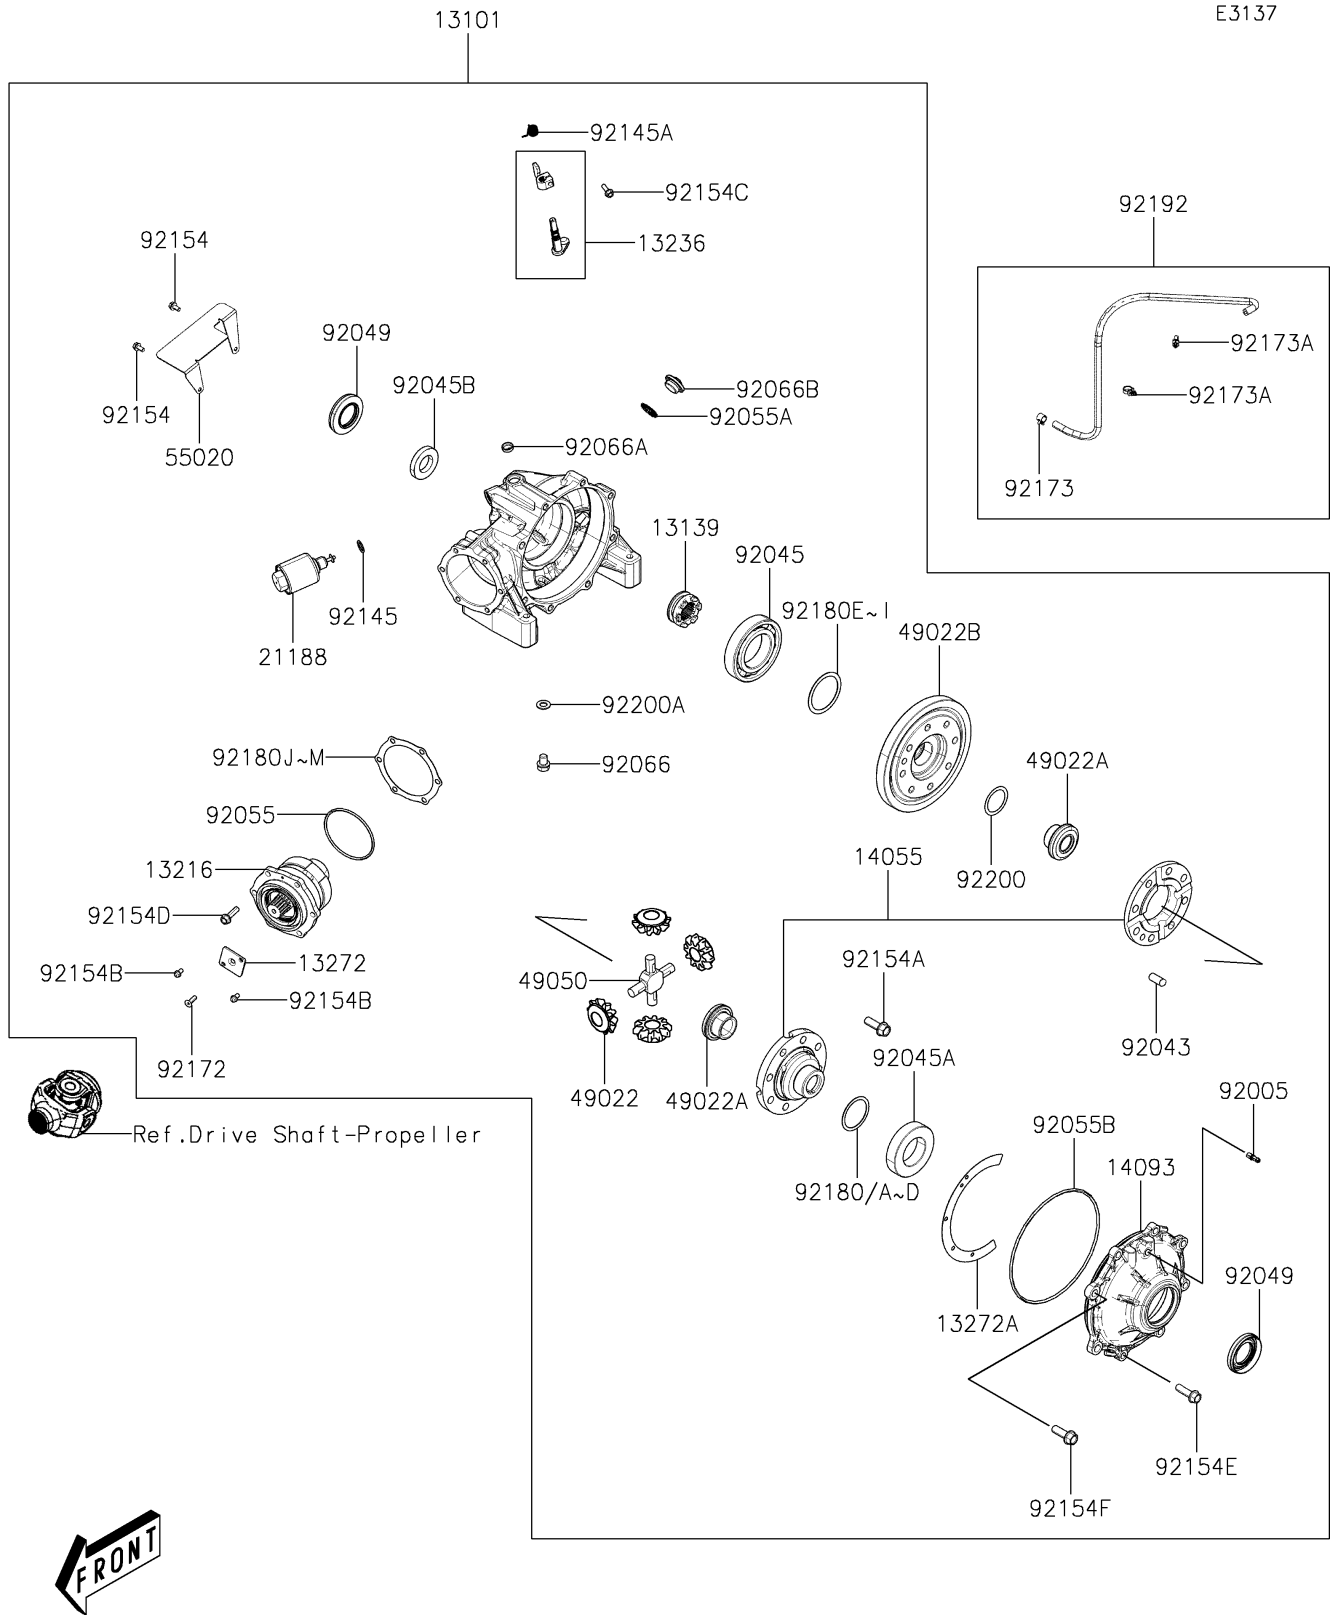

2022 MULE PRO-MX™ SE

PARTS DIAGRAM

Drive Shaft-Rear

2022 MULE PRO-MX™ SE

PARTS LIST

Drive Shaft-Rear

ITEM NAME

PART NUMBER

QUANTITY
