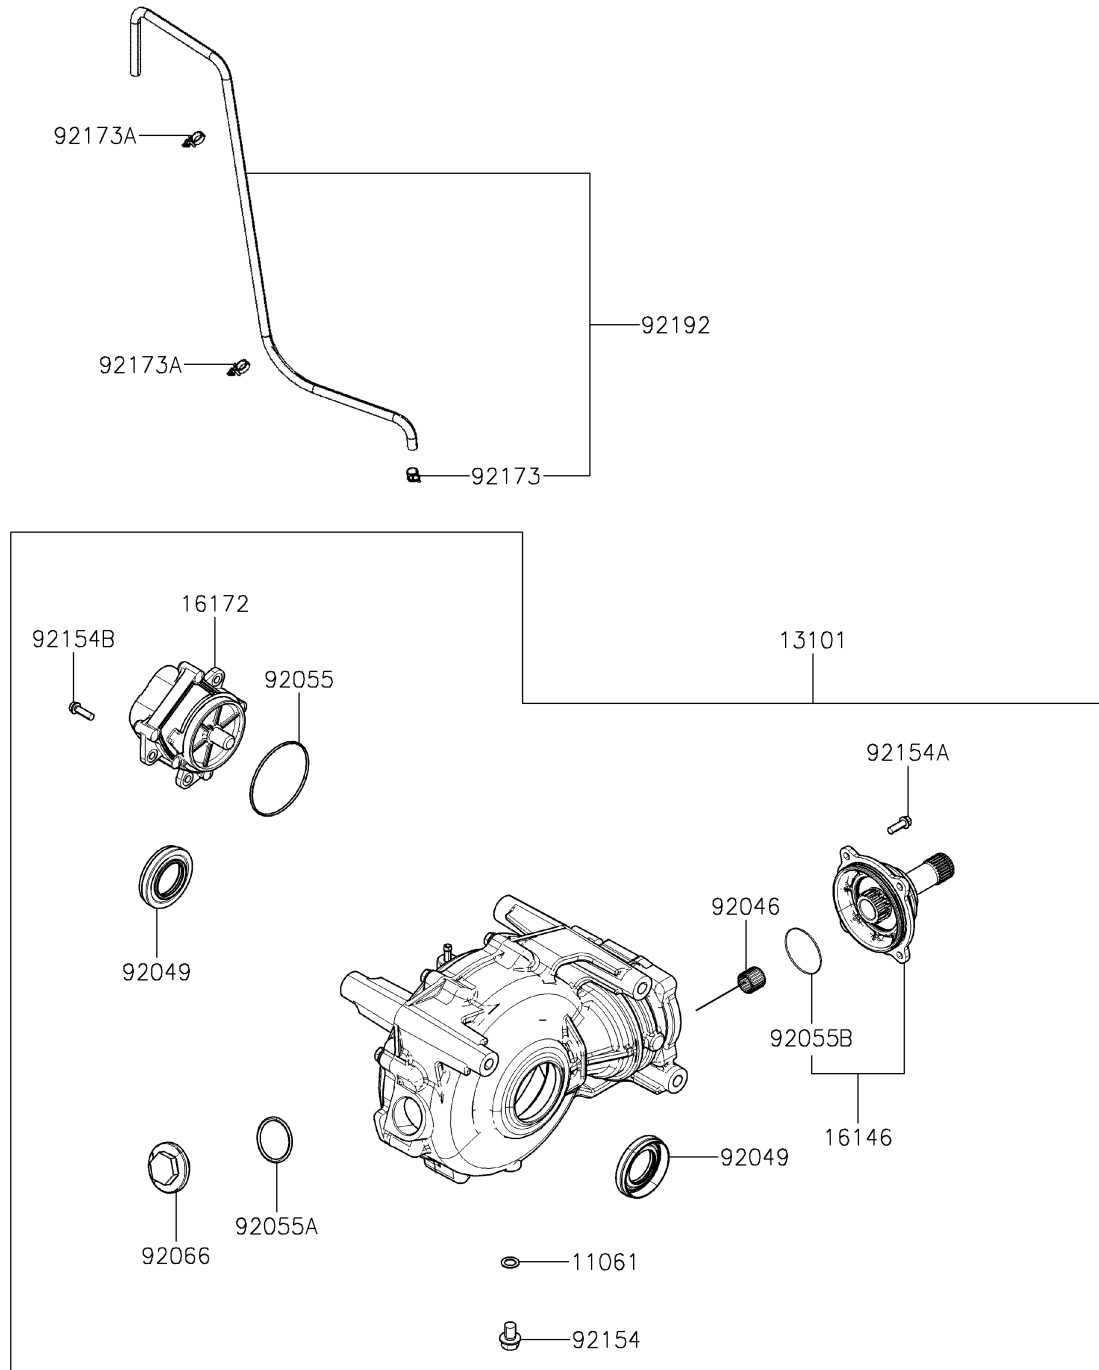

2026 Mule PRO-MX

PARTS DIAGRAM

Drive Shaft-Front

E3136

2026 Mule PRO-MX

PARTS LIST

Drive Shaft-Front

ITEM NAME

PART NUMBER

QUANTITY
