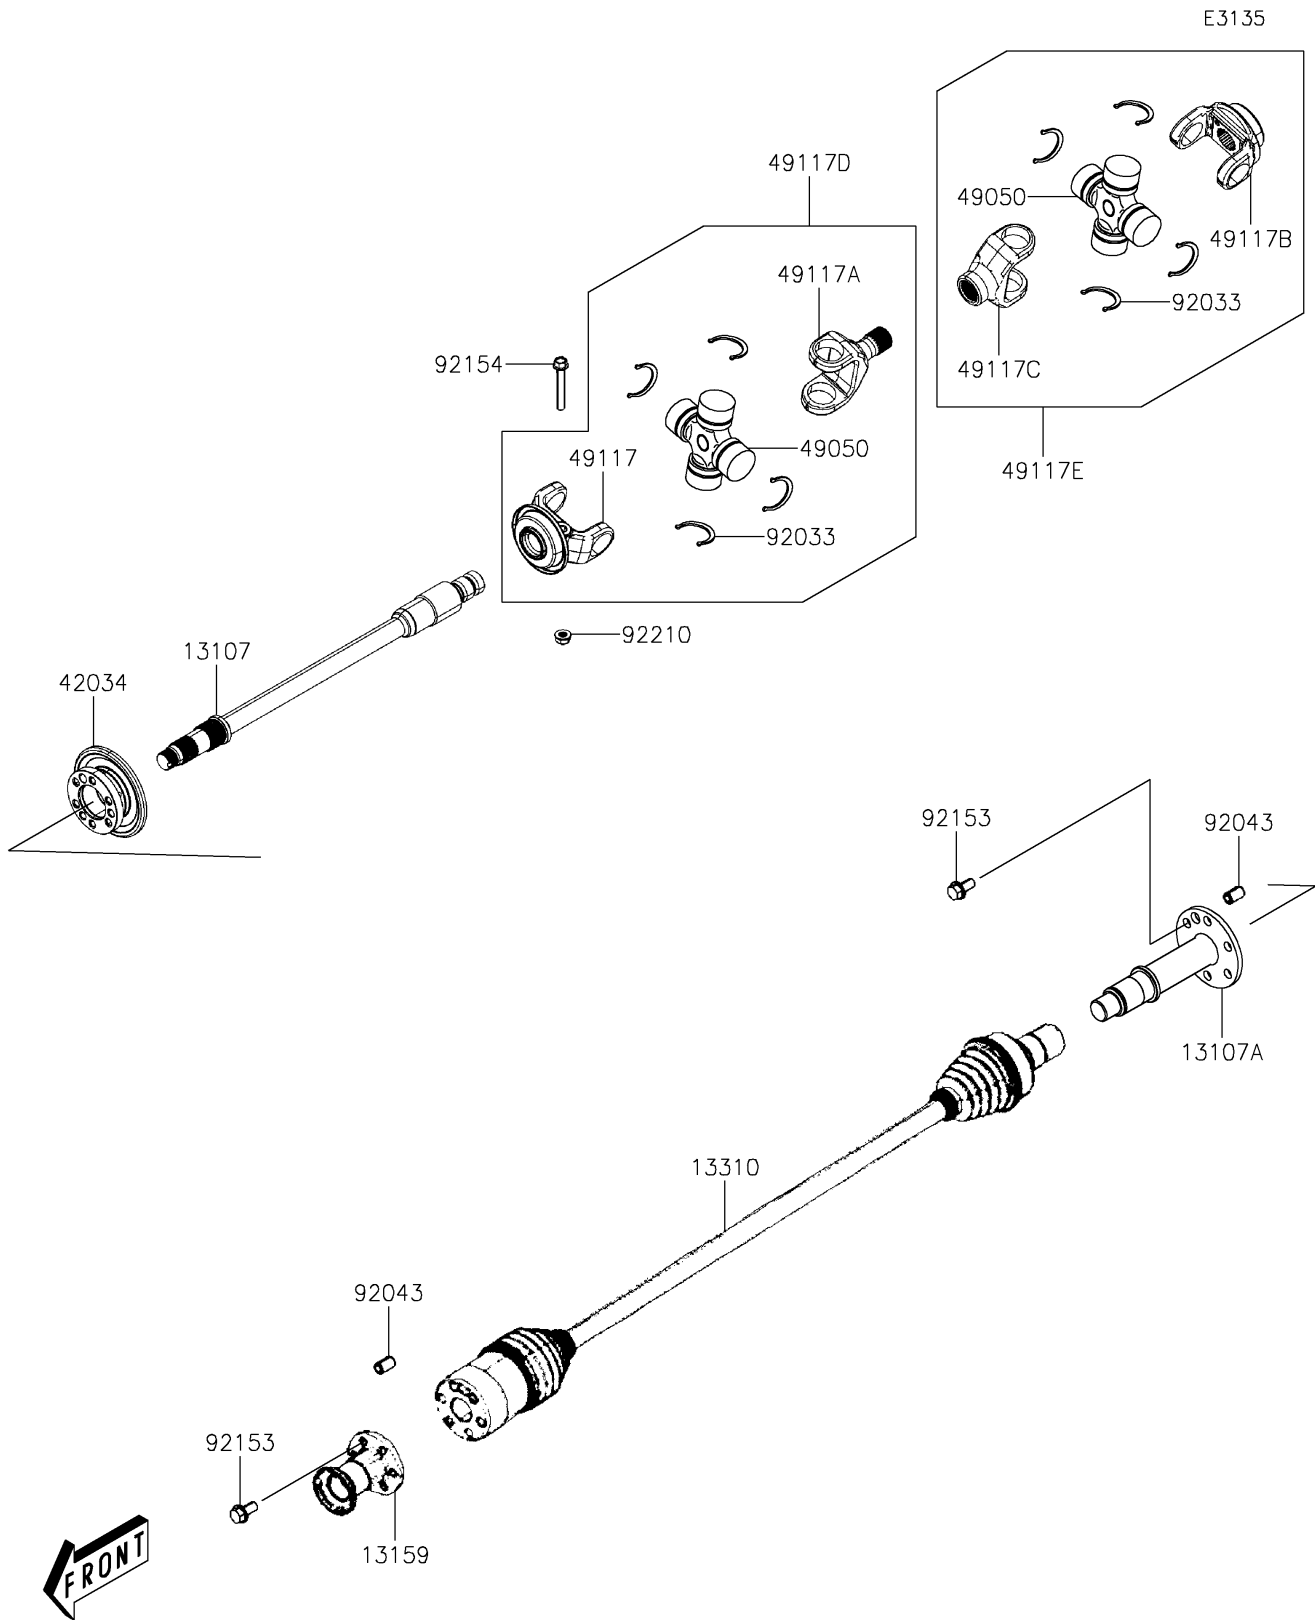

2024 Mule PRO-MX

PARTS DIAGRAM

Drive Shaft-Propeller

2024 Mule PRO-MX

PARTS LIST

Drive Shaft-Propeller

ITEM NAME

PART NUMBER

QUANTITY
